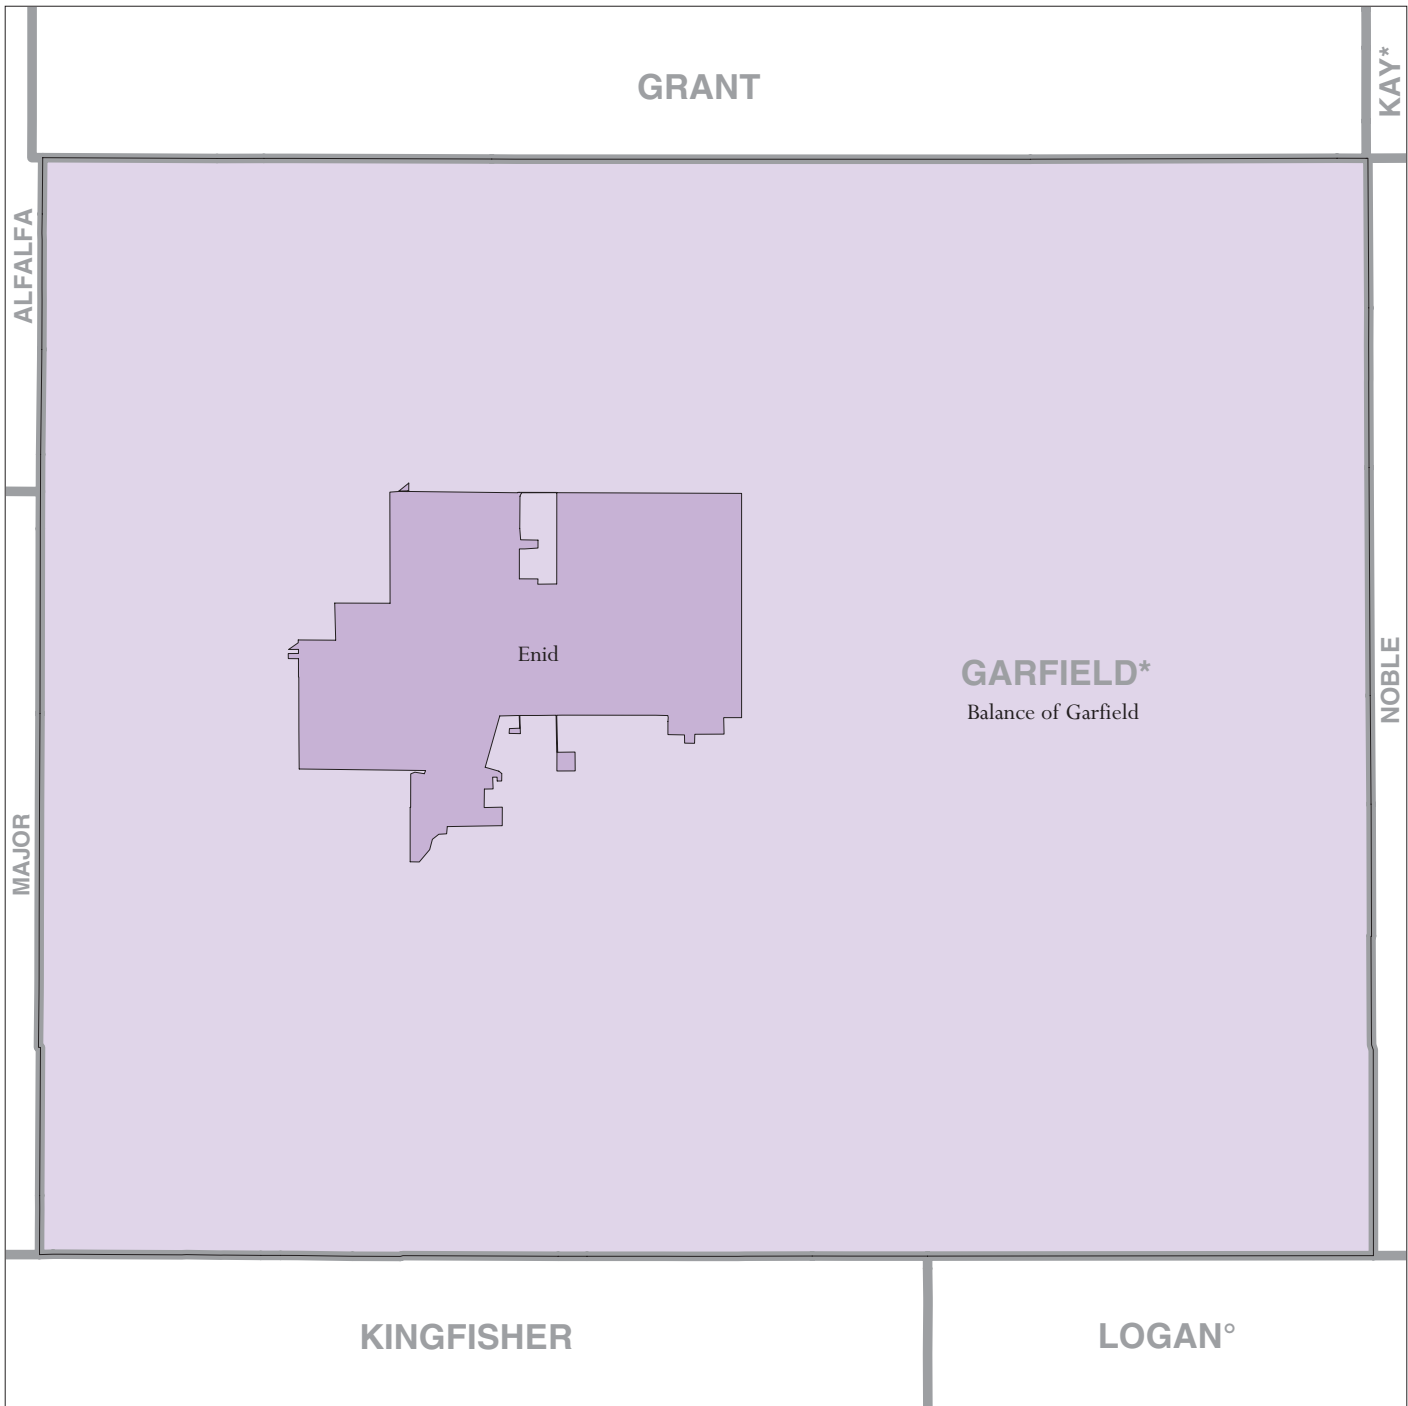

Garfield County, OK - Economic Places

Location in State

Legend

- Madison Economic Place (completely or partially within subject area)
- Balance of Dane 'Balance of County' Economic Place
- DANE** County or statistical equivalent

A degree (°) denotes that the county or statistical equivalent is in a Metropolitan Statistical Area. An asterisk (*) denotes that the county or statistical equivalent is in a Micropolitan Statistical Area.
 All boundaries are as of January 1, 2002.