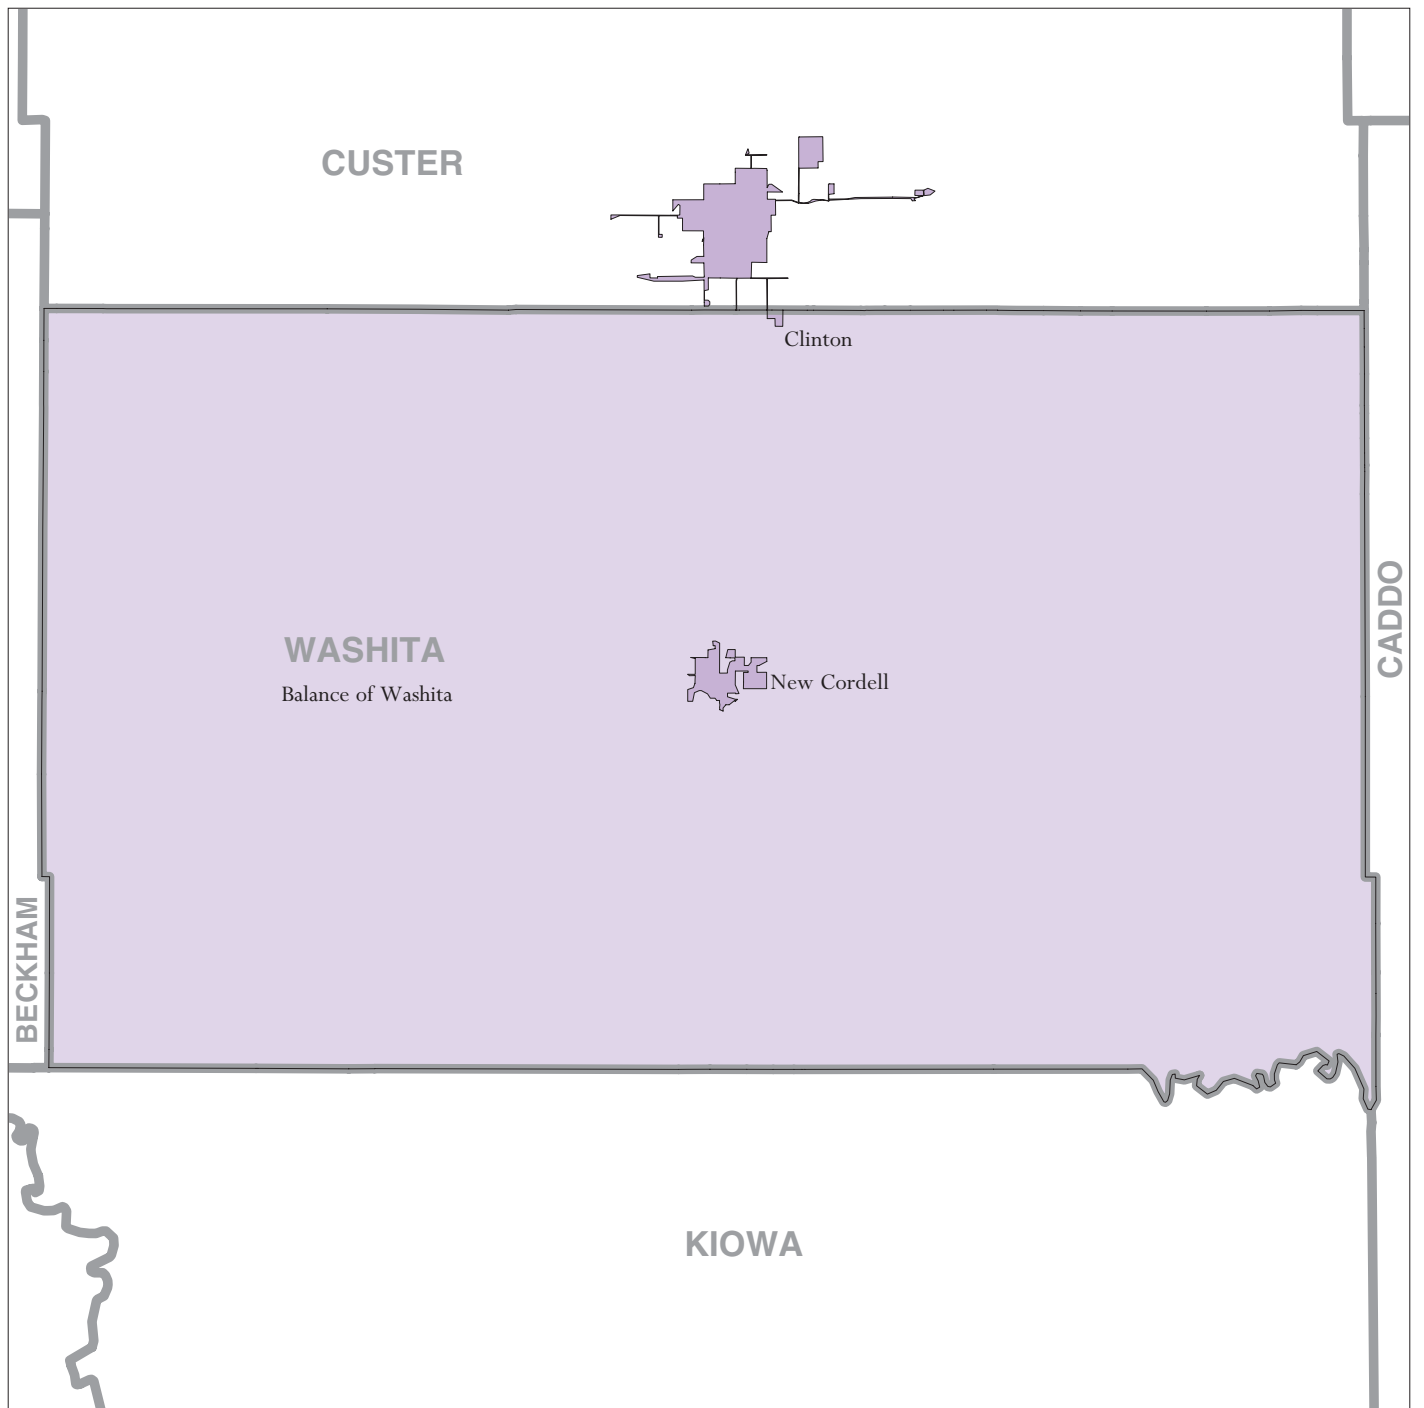

Washita County, OK - Economic Places

Location in State

Legend

- Madison Economic Place (completely or partially within subject area)
- Balance of Dane 'Balance of County' Economic Place
- DANE** County or statistical equivalent

A degree (°) denotes that the county or statistical equivalent is in a Metropolitan Statistical Area. An asterisk (*) denotes that the county or statistical equivalent is in a Micropolitan Statistical Area.
 All boundaries are as of January 1, 2002.