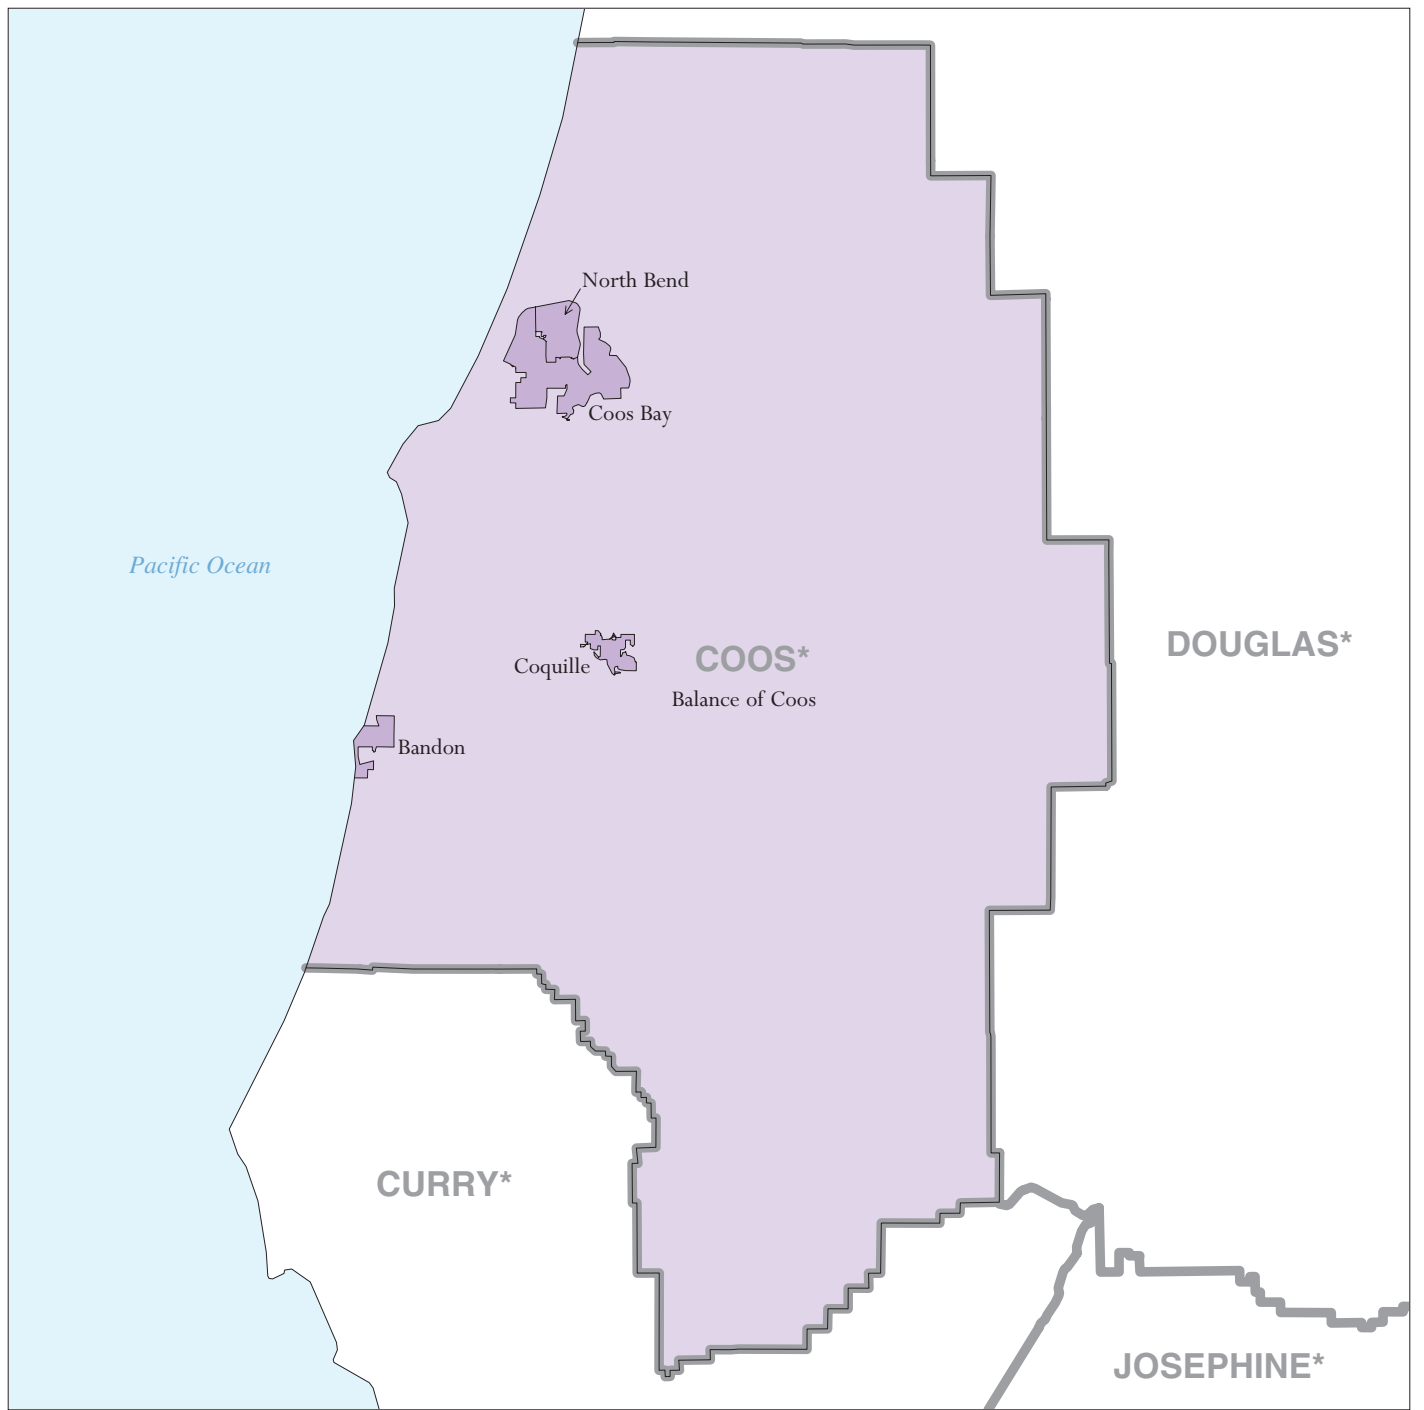

Coos County, OR - Economic Places

Location in State

Legend

- Madison Economic Place (completely or partially within subject area)
- Balance of Dane 'Balance of County' Economic Place
- DANE** County or statistical equivalent
- Lake Michigan* Shoreline

A degree (°) denotes that the county or statistical equivalent is in a Metropolitan Statistical Area. An asterisk (*) denotes that the county or statistical equivalent is in a Micropolitan Statistical Area. All boundaries are as of January 1, 2002.