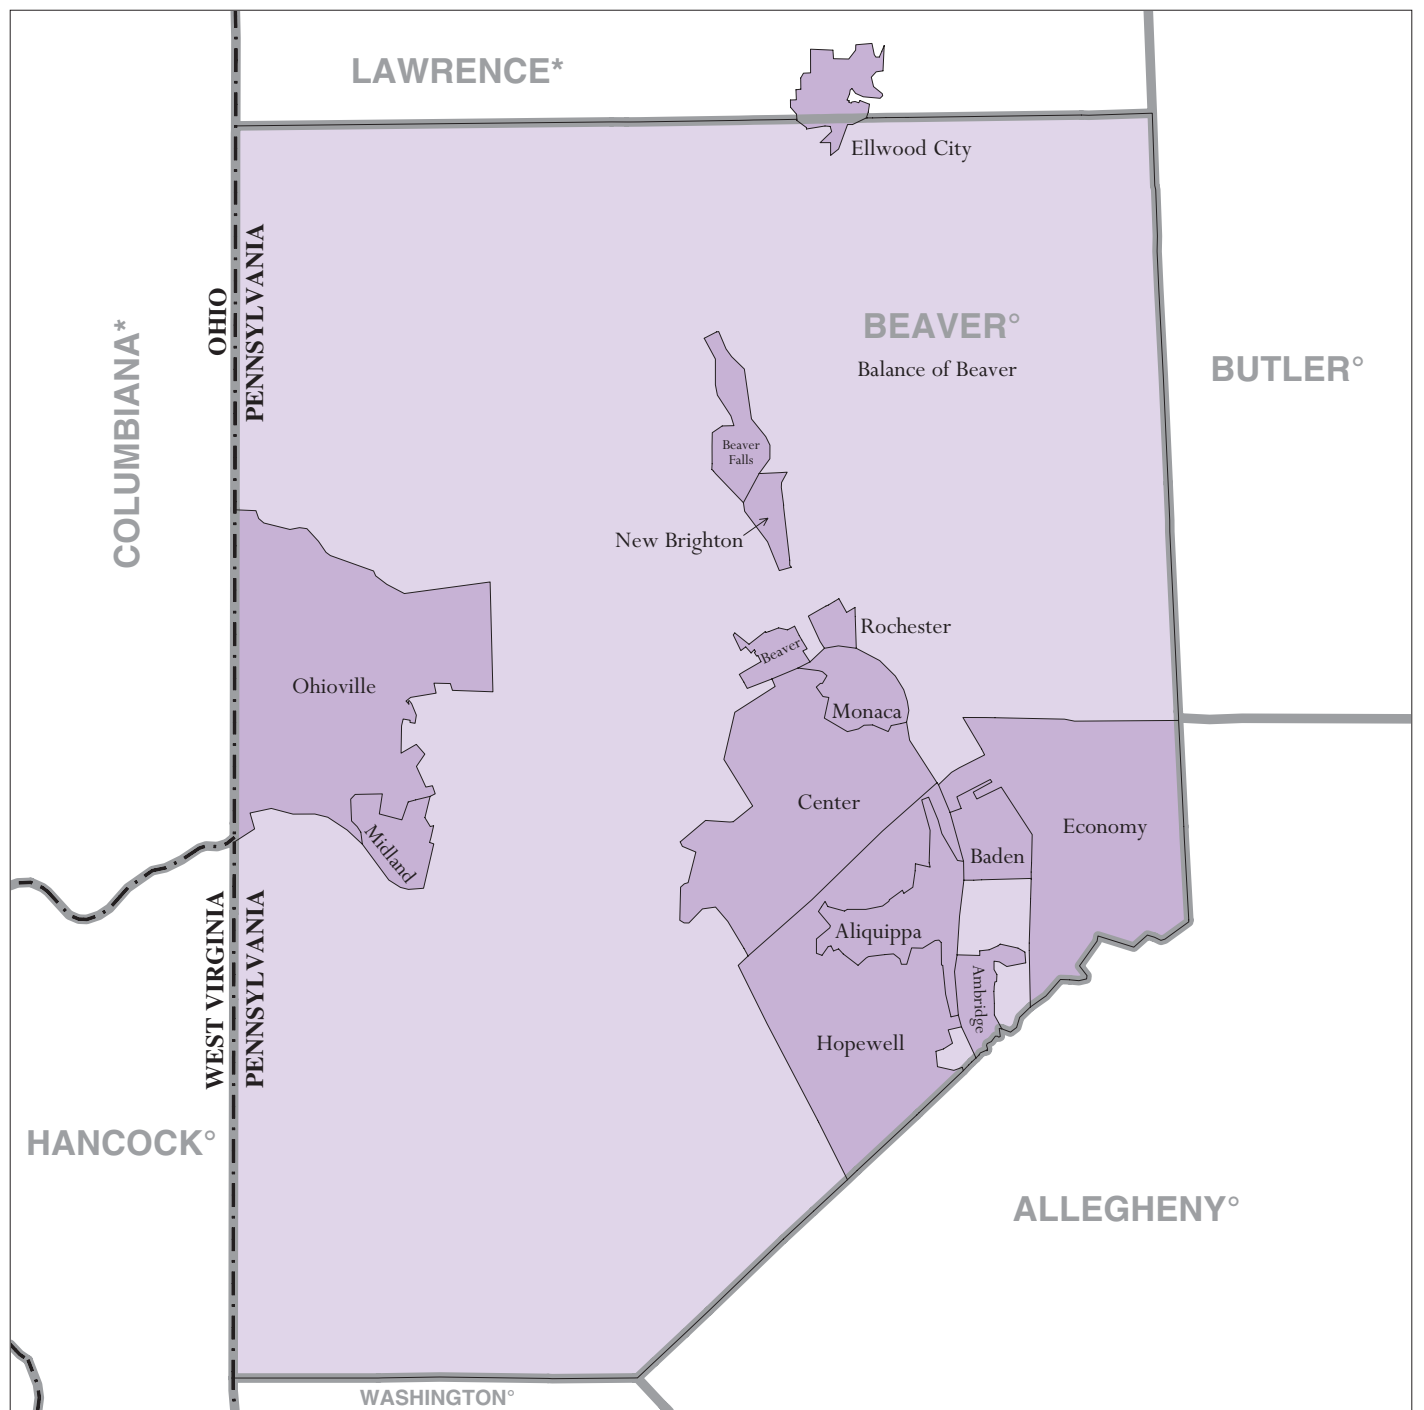

Beaver County, PA - Economic Places

Location in State

Legend

- Madison Economic Place (completely or partially within subject area)
- Balance of Dane 'Balance of County' Economic Place
- DANE** County or statistical equivalent
- WISCONSIN** State

A degree (°) denotes that the county or statistical equivalent is in a Metropolitan Statistical Area. An asterisk (*) denotes that the county or statistical equivalent is in a Micropolitan Statistical Area. All boundaries are as of January 1, 2002.