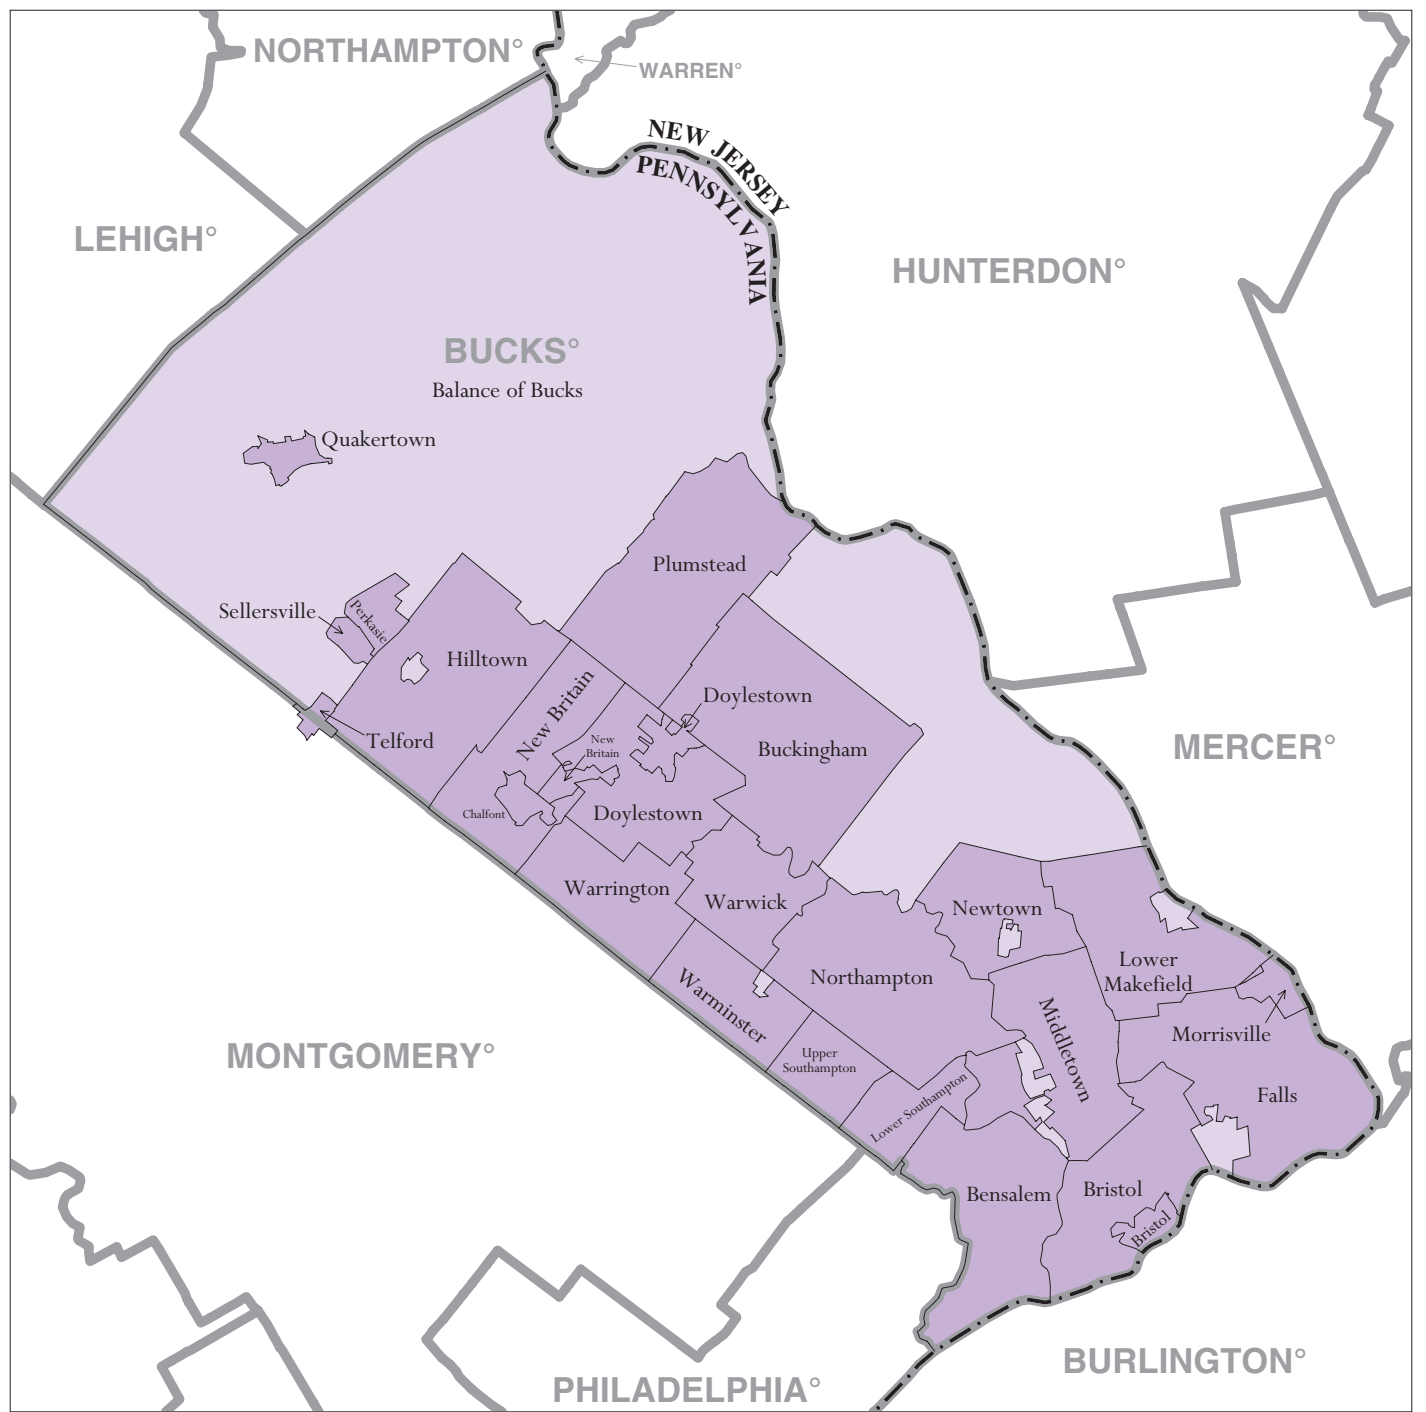

Bucks County, PA - Economic Places

Location in State

Legend

- Madison Economic Place (completely or partially within subject area)
- Balance of Dane 'Balance of County' Economic Place
- DANE County or statistical equivalent
- WISCONSIN State

A degree (°) denotes that the county or statistical equivalent is in a Metropolitan Statistical Area. An asterisk (*) denotes that the county or statistical equivalent is in a Micropolitan Statistical Area. All boundaries are as of January 1, 2002.