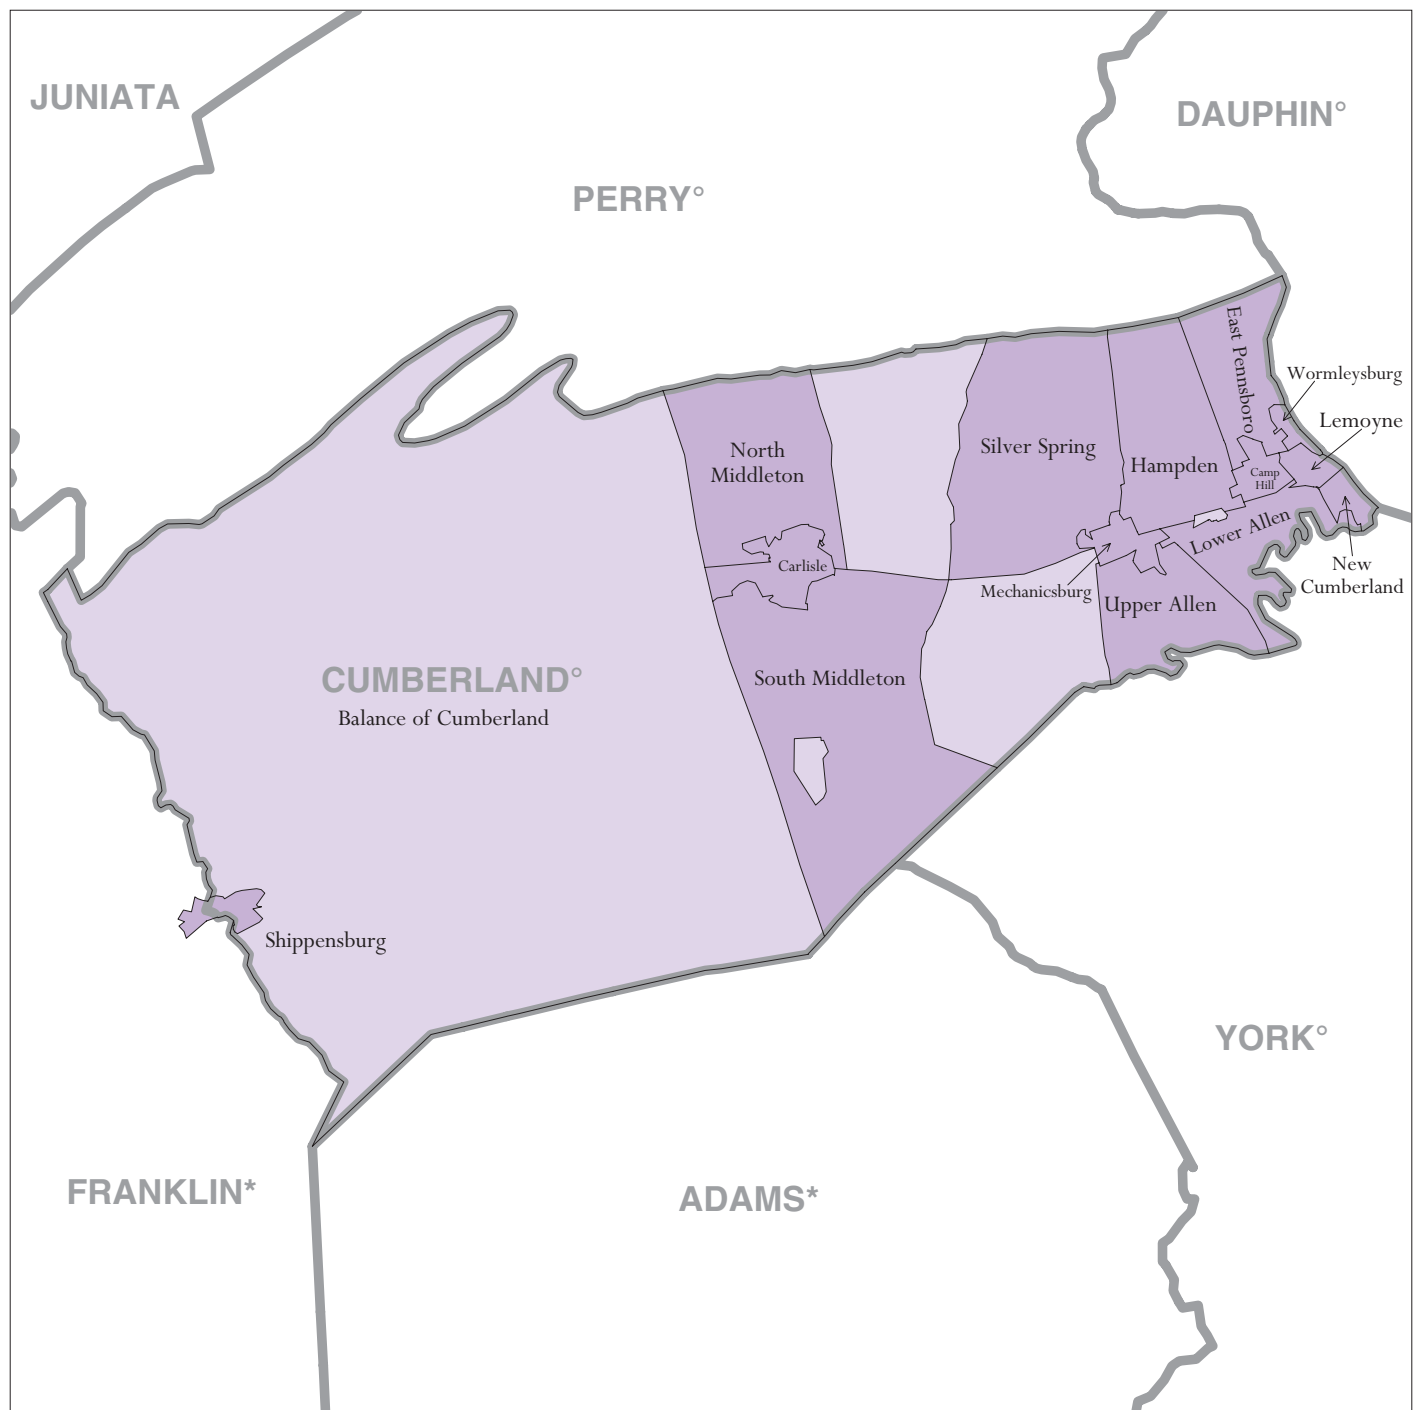

Cumberland County, PA - Economic Places

Location in State

Legend

- Madison  Economic Place (completely or partially within subject area)
- Balance of Dane  'Balance of County' Economic Place
- DANE**  County or statistical equivalent

A degree (°) denotes that the county or statistical equivalent is in a Metropolitan Statistical Area. An asterisk (*) denotes that the county or statistical equivalent is in a Micropolitan Statistical Area. All boundaries are as of January 1, 2002.