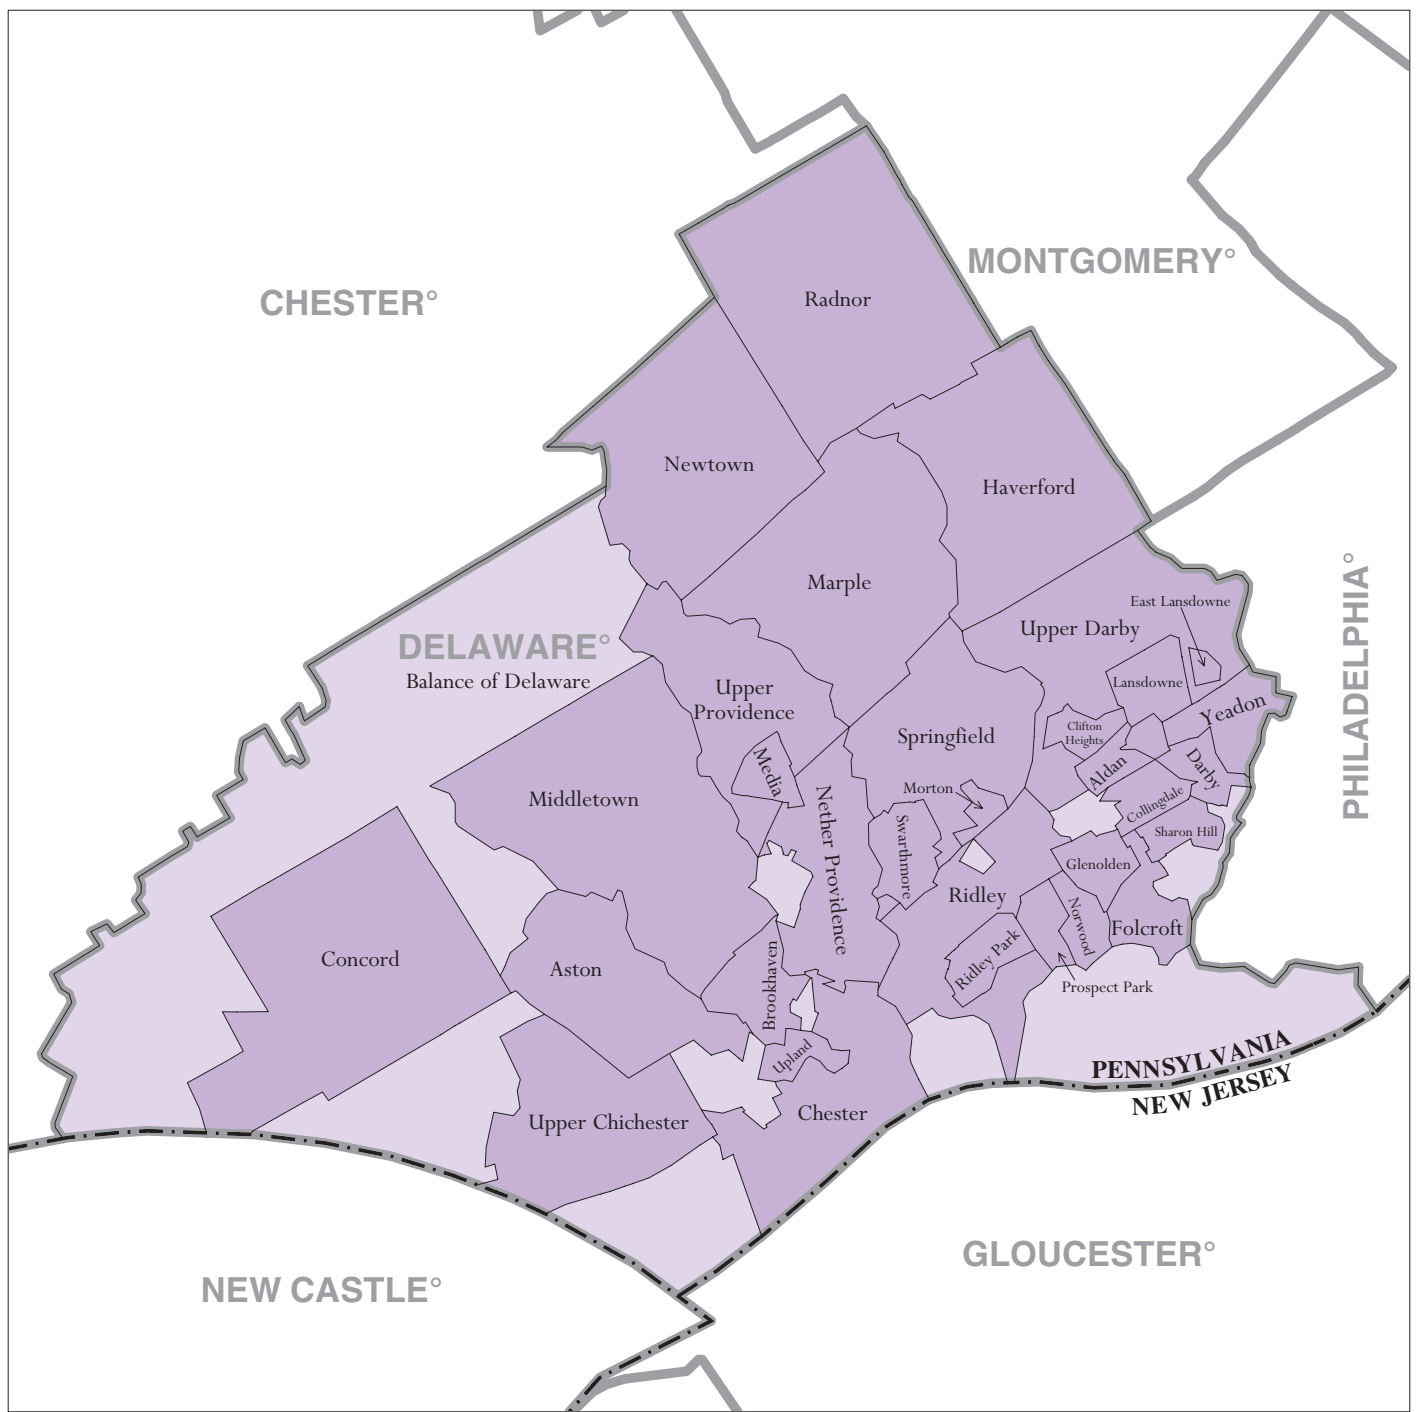

Delaware County, PA - Economic Places

Location in State

Legend

- Madison Economic Place (completely or partially within subject area)
- Balance of Dane 'Balance of County' Economic Place
- DANE** County or statistical equivalent
- WISCONSIN** State

A degree (°) denotes that the county or statistical equivalent is in a Metropolitan Statistical Area. An asterisk (*) denotes that the county or statistical equivalent is in a Micropolitan Statistical Area. All boundaries are as of January 1, 2002.