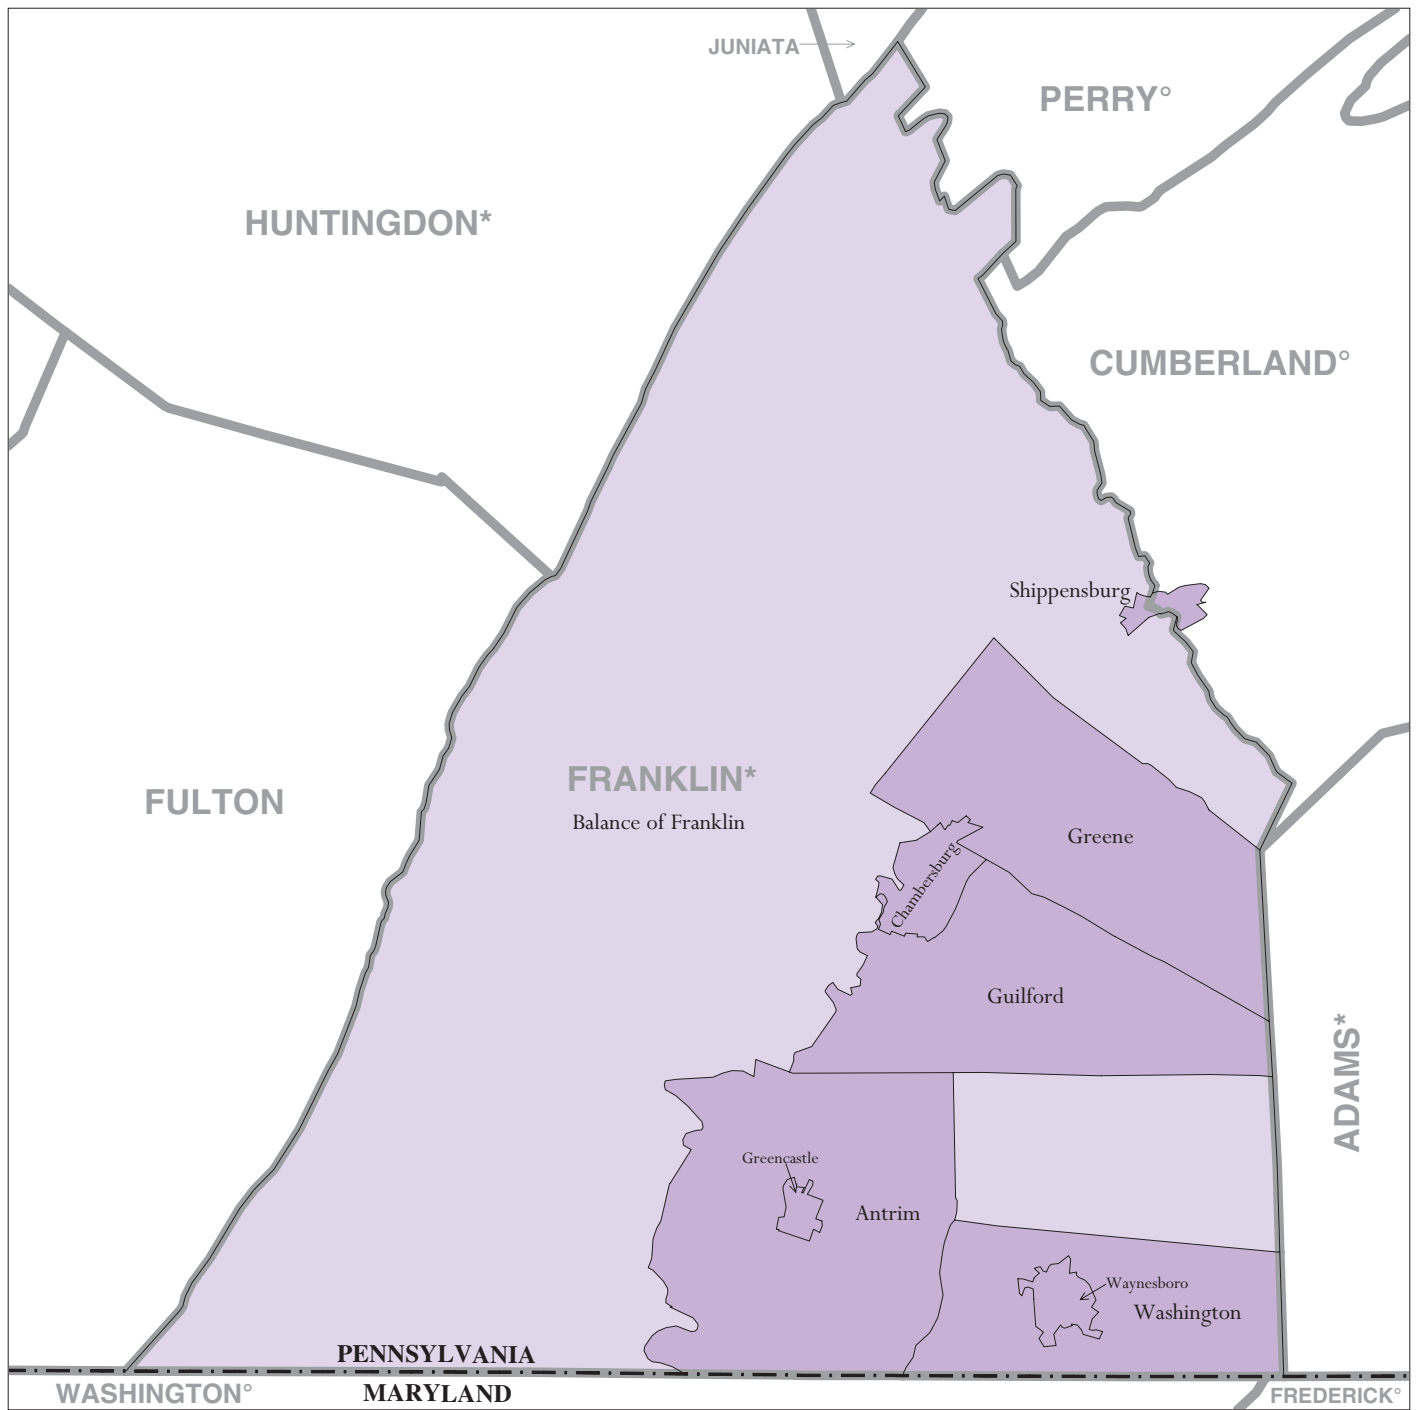

Franklin County, PA - Economic Places

Location in State

Legend

- Madison Economic Place (completely or partially within subject area)
- Balance of Dane 'Balance of County' Economic Place
- DANE County or statistical equivalent
- WISCONSIN State

A degree (°) denotes that the county or statistical equivalent is in a Metropolitan Statistical Area. An asterisk (*) denotes that the county or statistical equivalent is in a Micropolitan Statistical Area. All boundaries are as of January 1, 2002.