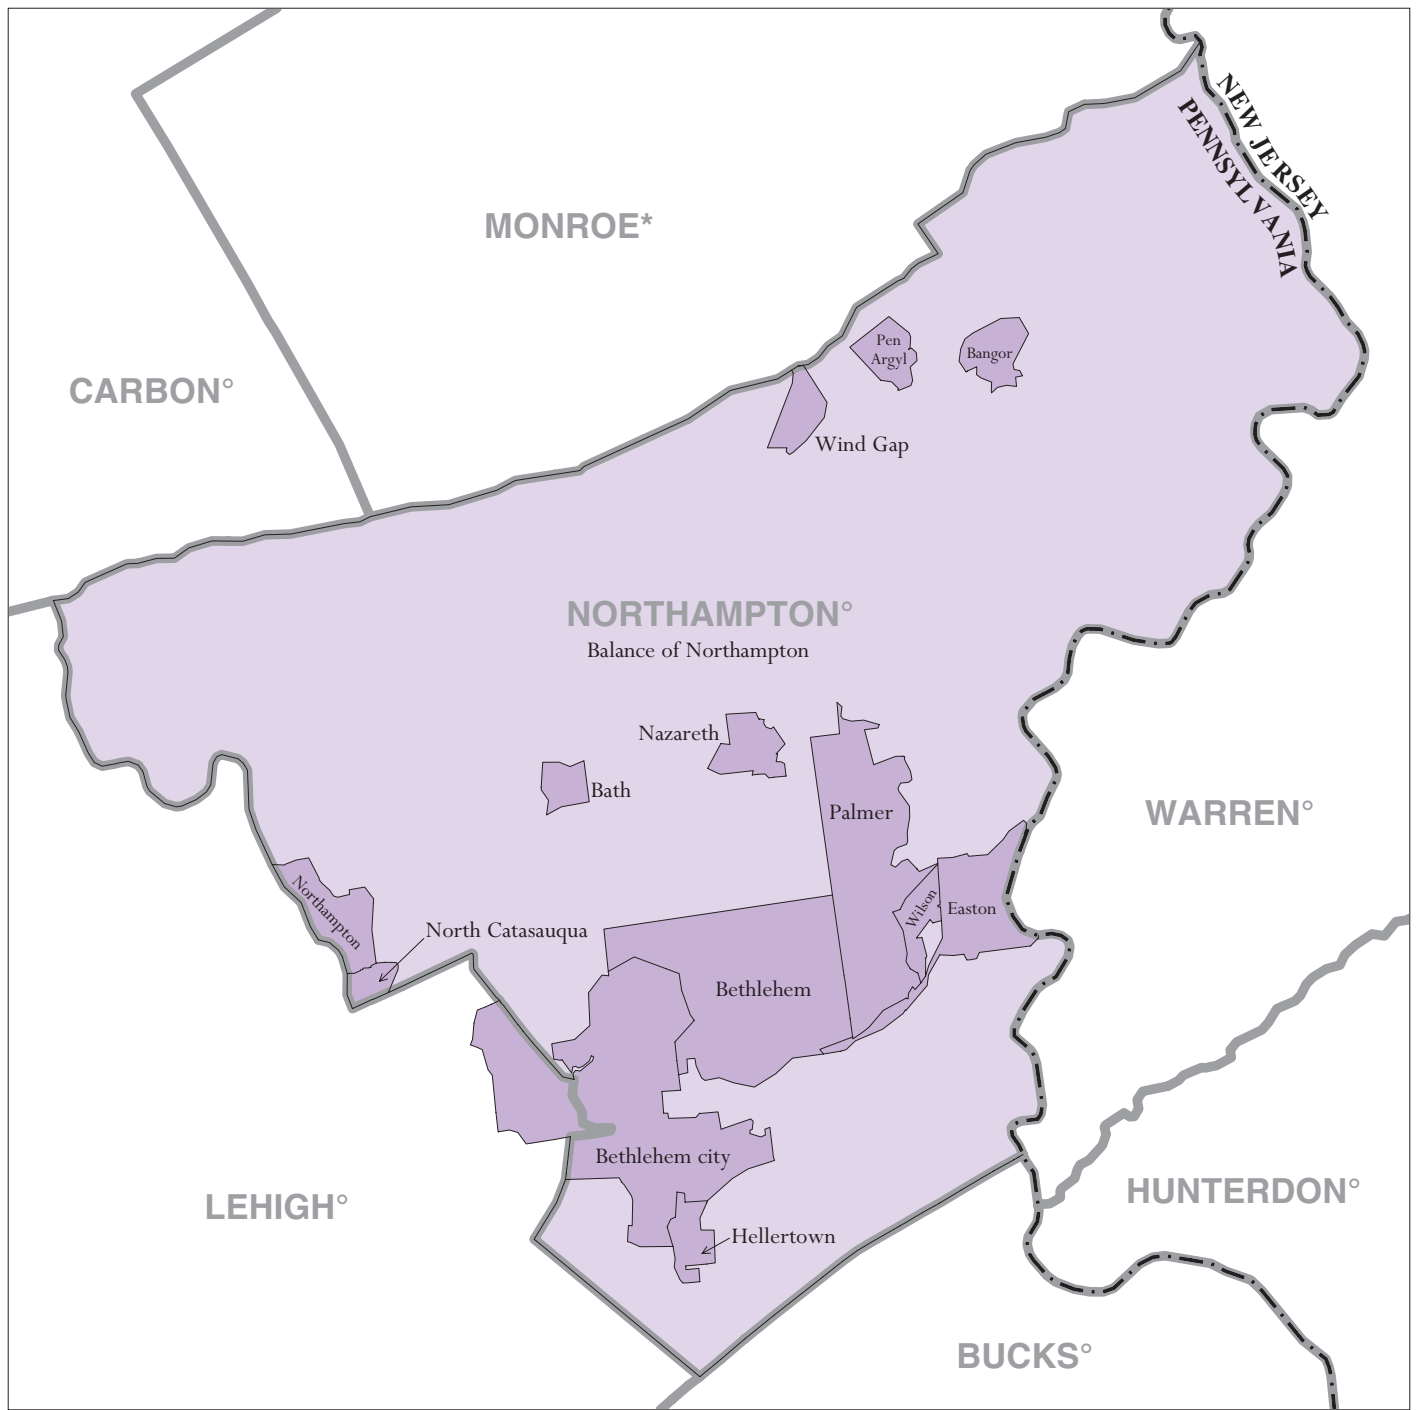

Northampton County, PA - Economic Places

Location in State

Legend

- Madison Economic Place (completely or partially within subject area)
- Balance of Dane 'Balance of County' Economic Place
- DANE** County or statistical equivalent
- WISCONSIN** State

A degree (°) denotes that the county or statistical equivalent is in a Metropolitan Statistical Area. An asterisk (*) denotes that the county or statistical equivalent is in a Micropolitan Statistical Area. All boundaries are as of January 1, 2002.