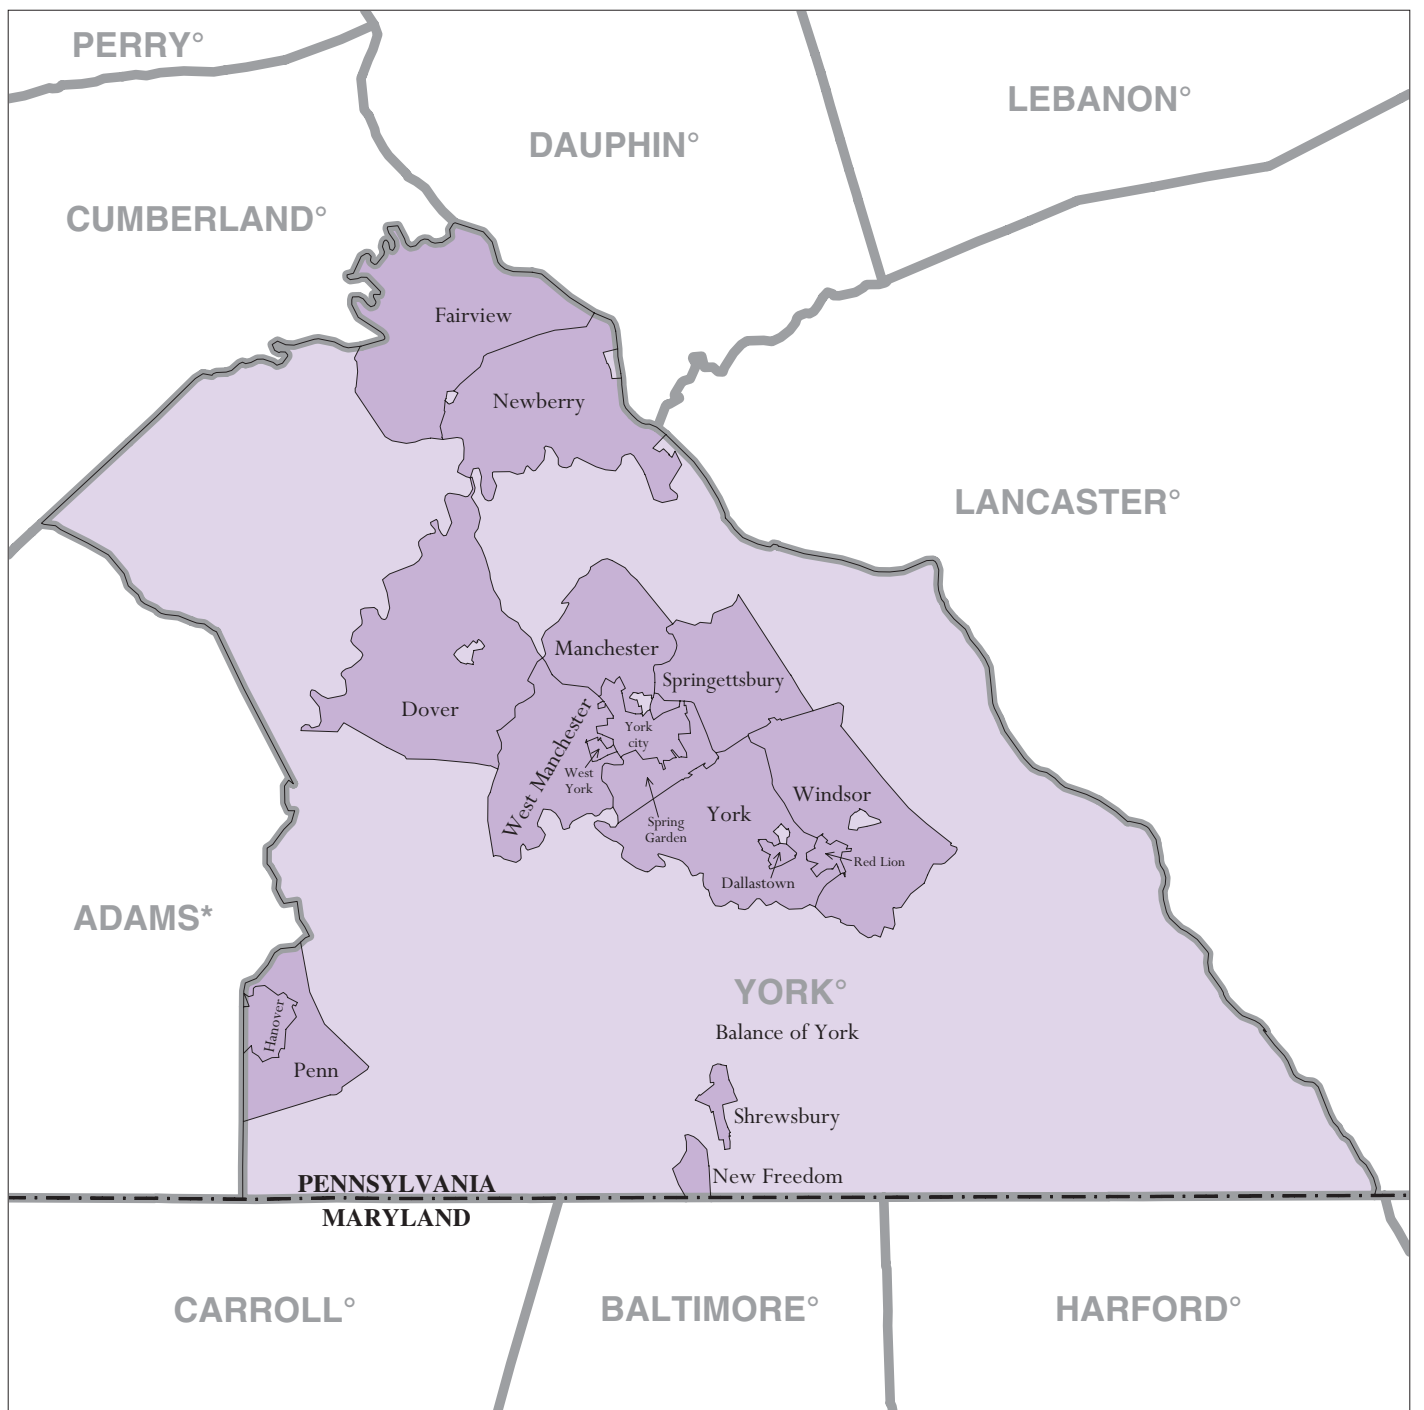

York County, PA - Economic Places

Location in State

Legend

- Madison Economic Place (completely or partially within subject area)
- Balance of Dane 'Balance of County' Economic Place
- DANE County or statistical equivalent
- WISCONSIN State

A degree (°) denotes that the county or statistical equivalent is in a Metropolitan Statistical Area. An asterisk (*) denotes that the county or statistical equivalent is in a Micropolitan Statistical Area. All boundaries are as of January 1, 2002.