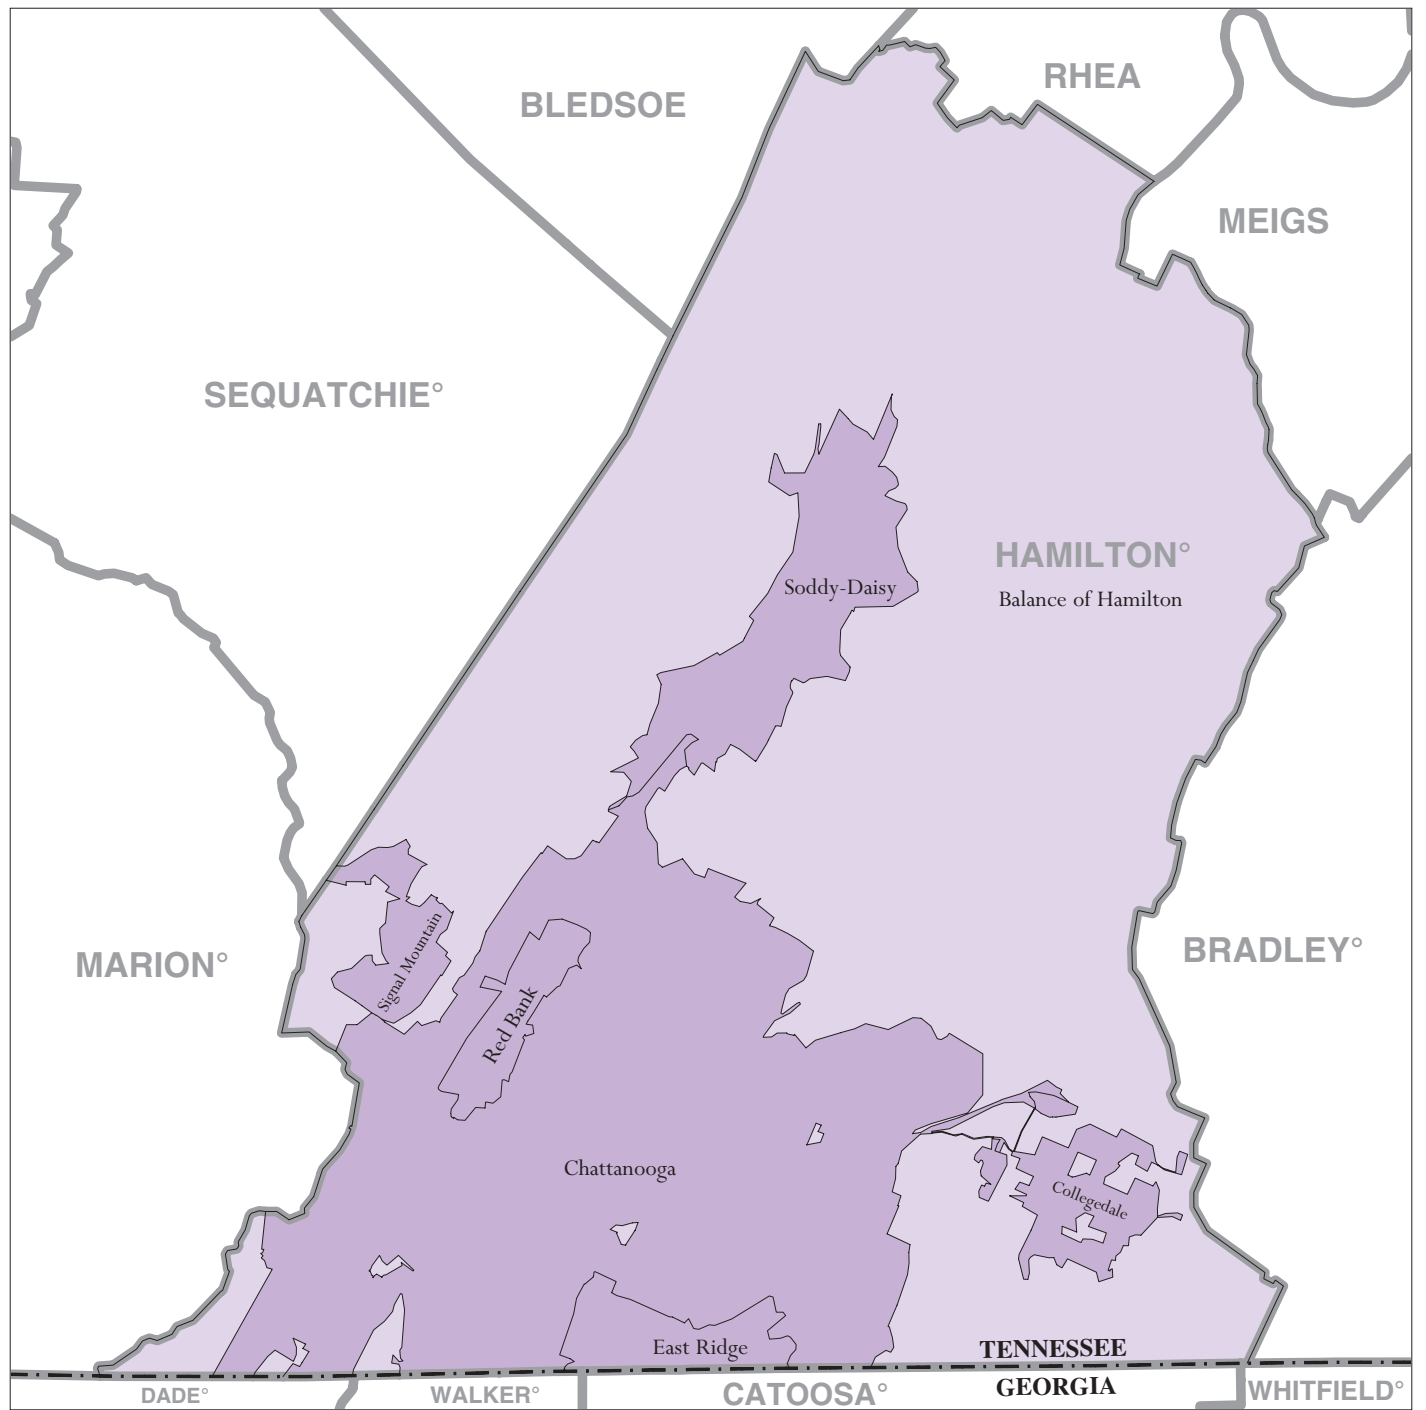

Hamilton County, TN - Economic Places

Location in State

Legend

- Madison Economic Place (completely or partially within subject area)
- Balance of Dane 'Balance of County' Economic Place
- DANE County or statistical equivalent
- WISCONSIN State

A degree (°) denotes that the county or statistical equivalent is in a Metropolitan Statistical Area. An asterisk (*) denotes that the county or statistical equivalent is in a Micropolitan Statistical Area. All boundaries are as of January 1, 2002.