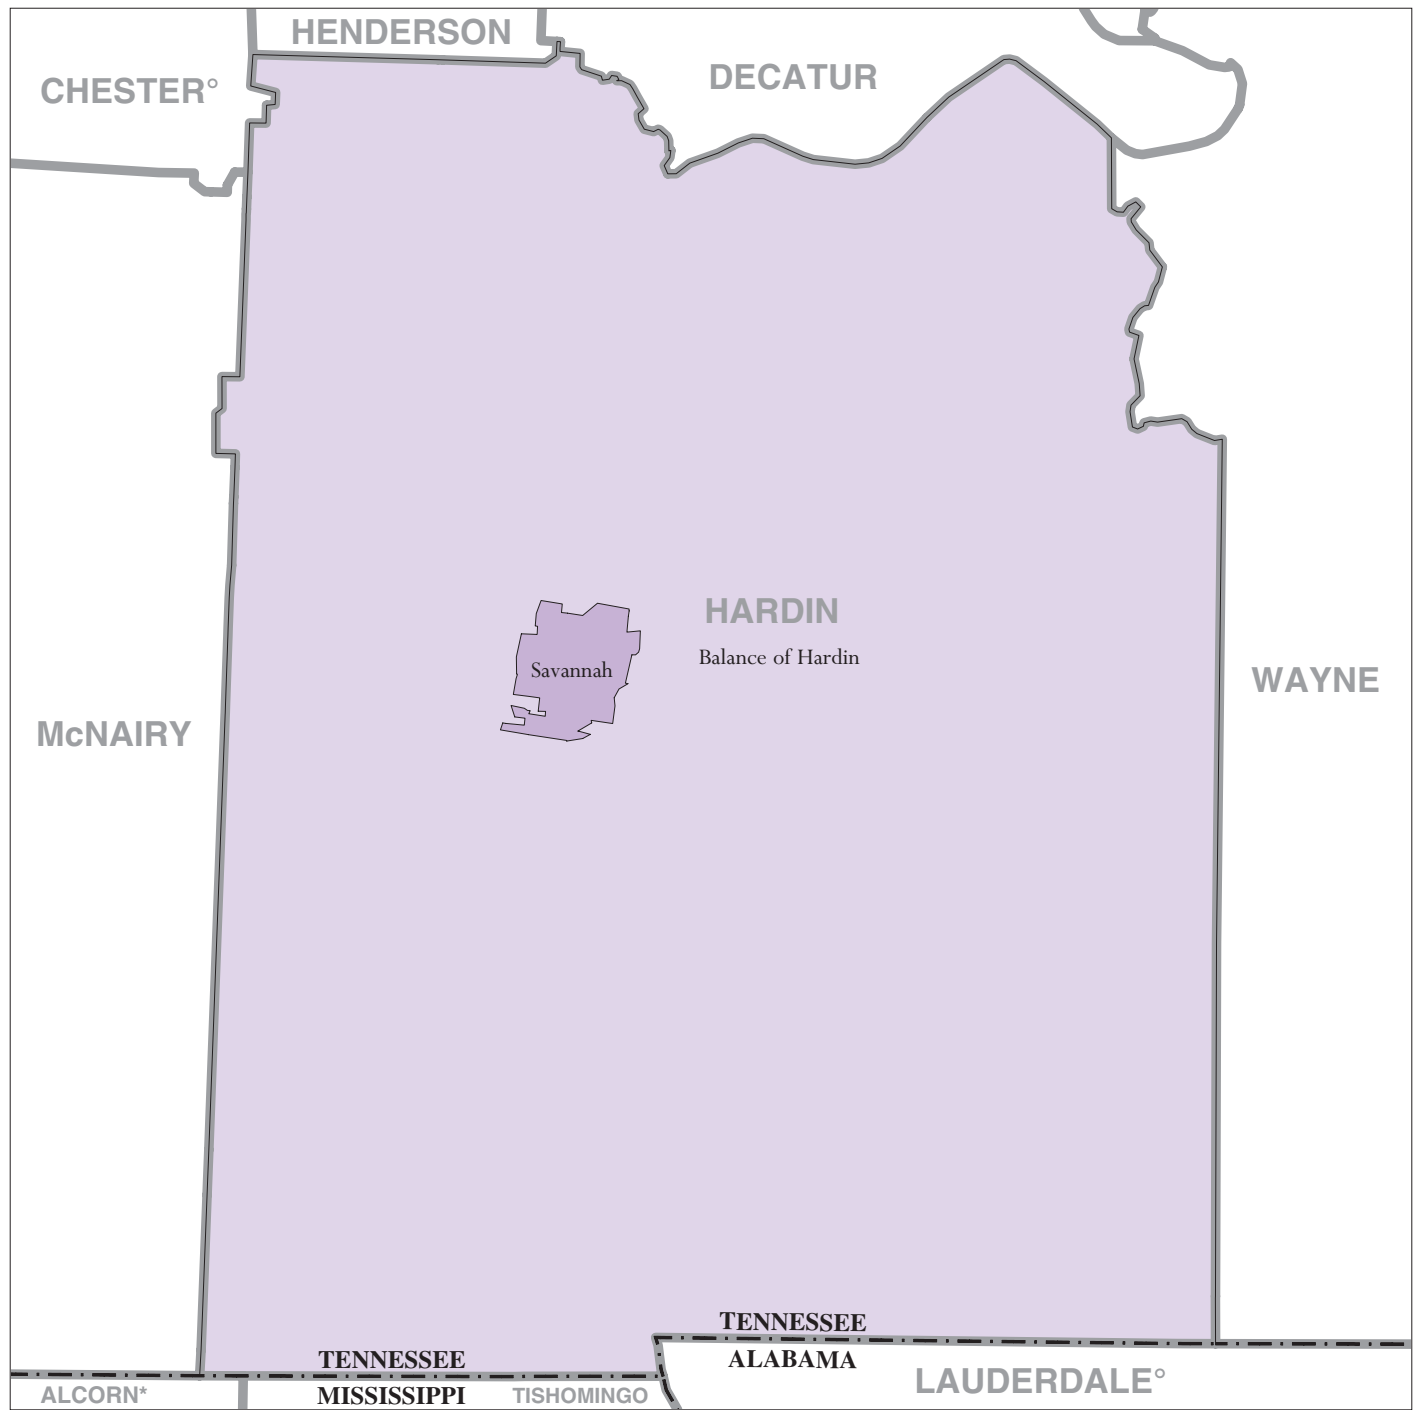

Hardin County, TN - Economic Places

Location in State

Legend

- Madison Economic Place (completely or partially within subject area)
- Balance of Dane 'Balance of County' Economic Place
- DANE** County or statistical equivalent
- WISCONSIN** State

A degree (°) denotes that the county or statistical equivalent is in a Metropolitan Statistical Area. An asterisk (*) denotes that the county or statistical equivalent is in a Micropolitan Statistical Area.
 All boundaries are as of January 1, 2002.