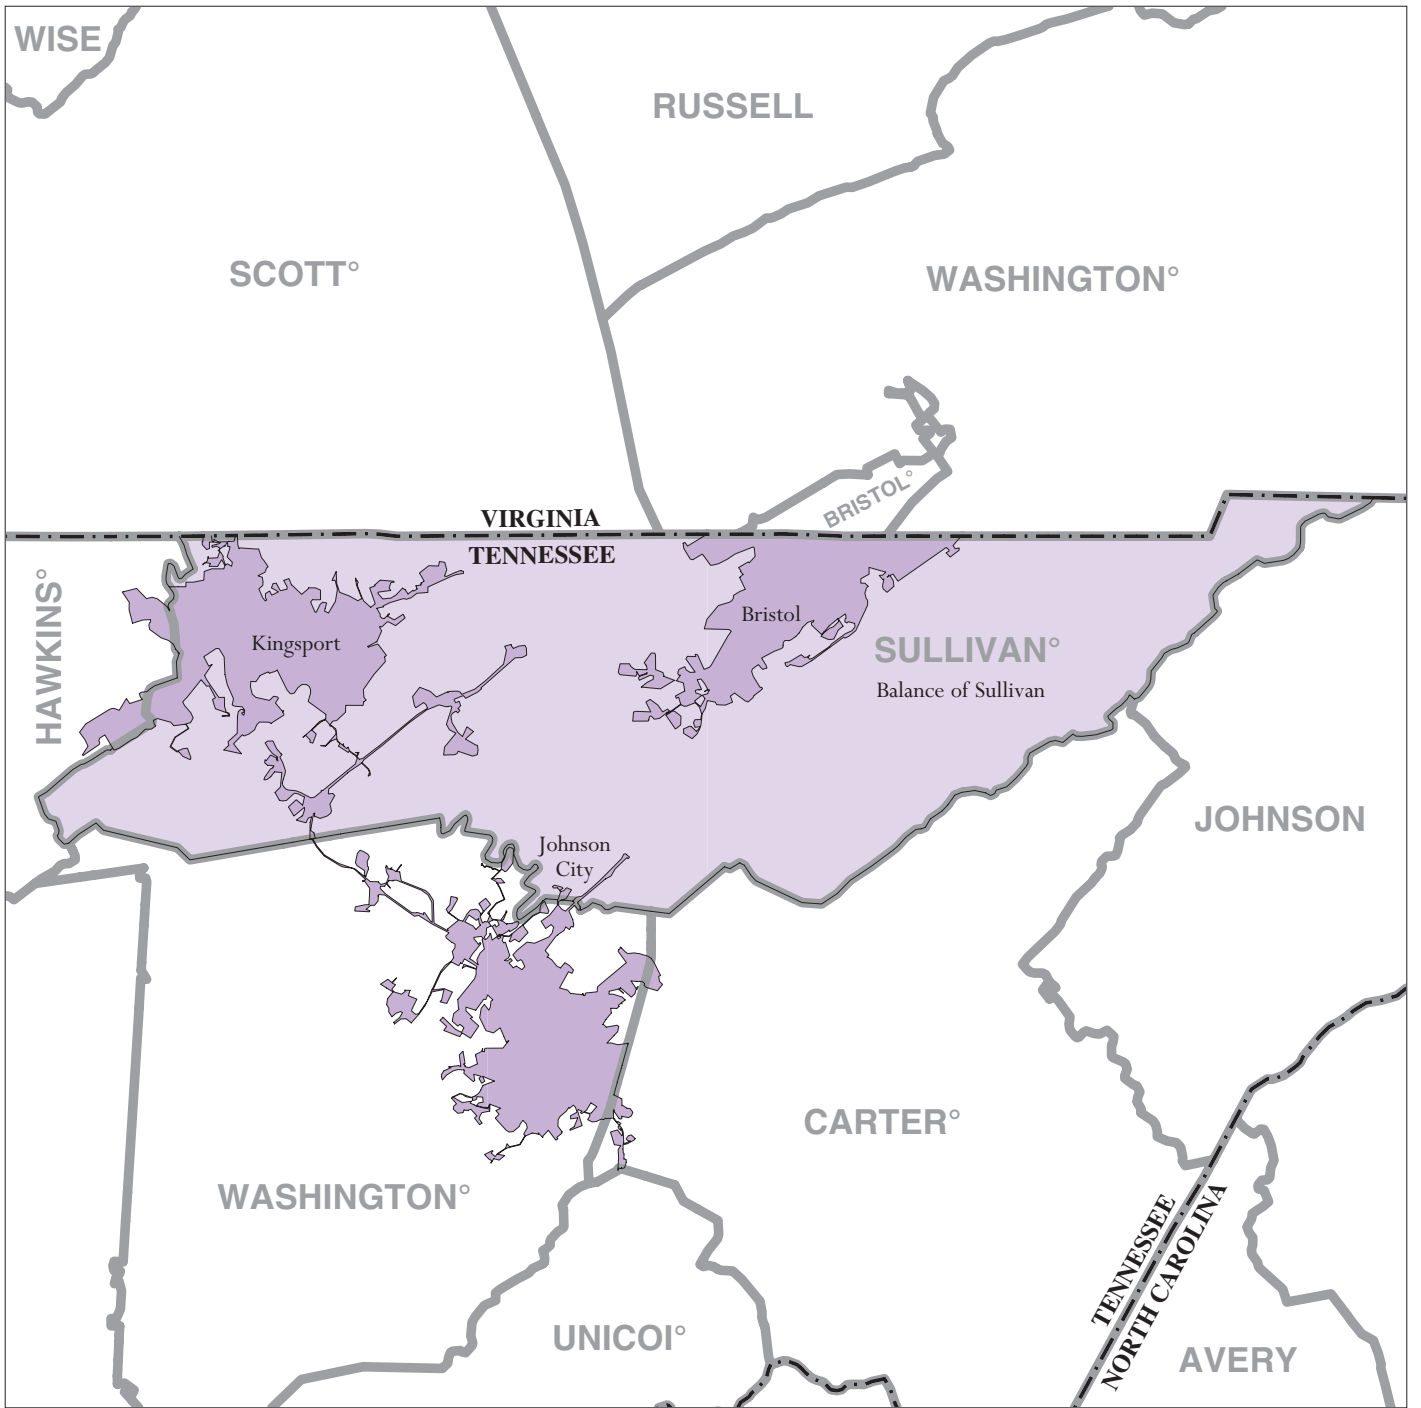

**Sullivan County, TN - Economic Places**

**Location in State**

**Legend**

- Madison Economic Place (completely or partially within subject area)
- Balance of Dane 'Balance of County' Economic Place
- DANE County or statistical equivalent
- WISCONSIN State

A degree (°) denotes that the county or statistical equivalent is in a Metropolitan Statistical Area. An asterisk (\*) denotes that the county or statistical equivalent is in a Micropolitan Statistical Area. All boundaries are as of January 1, 2002.