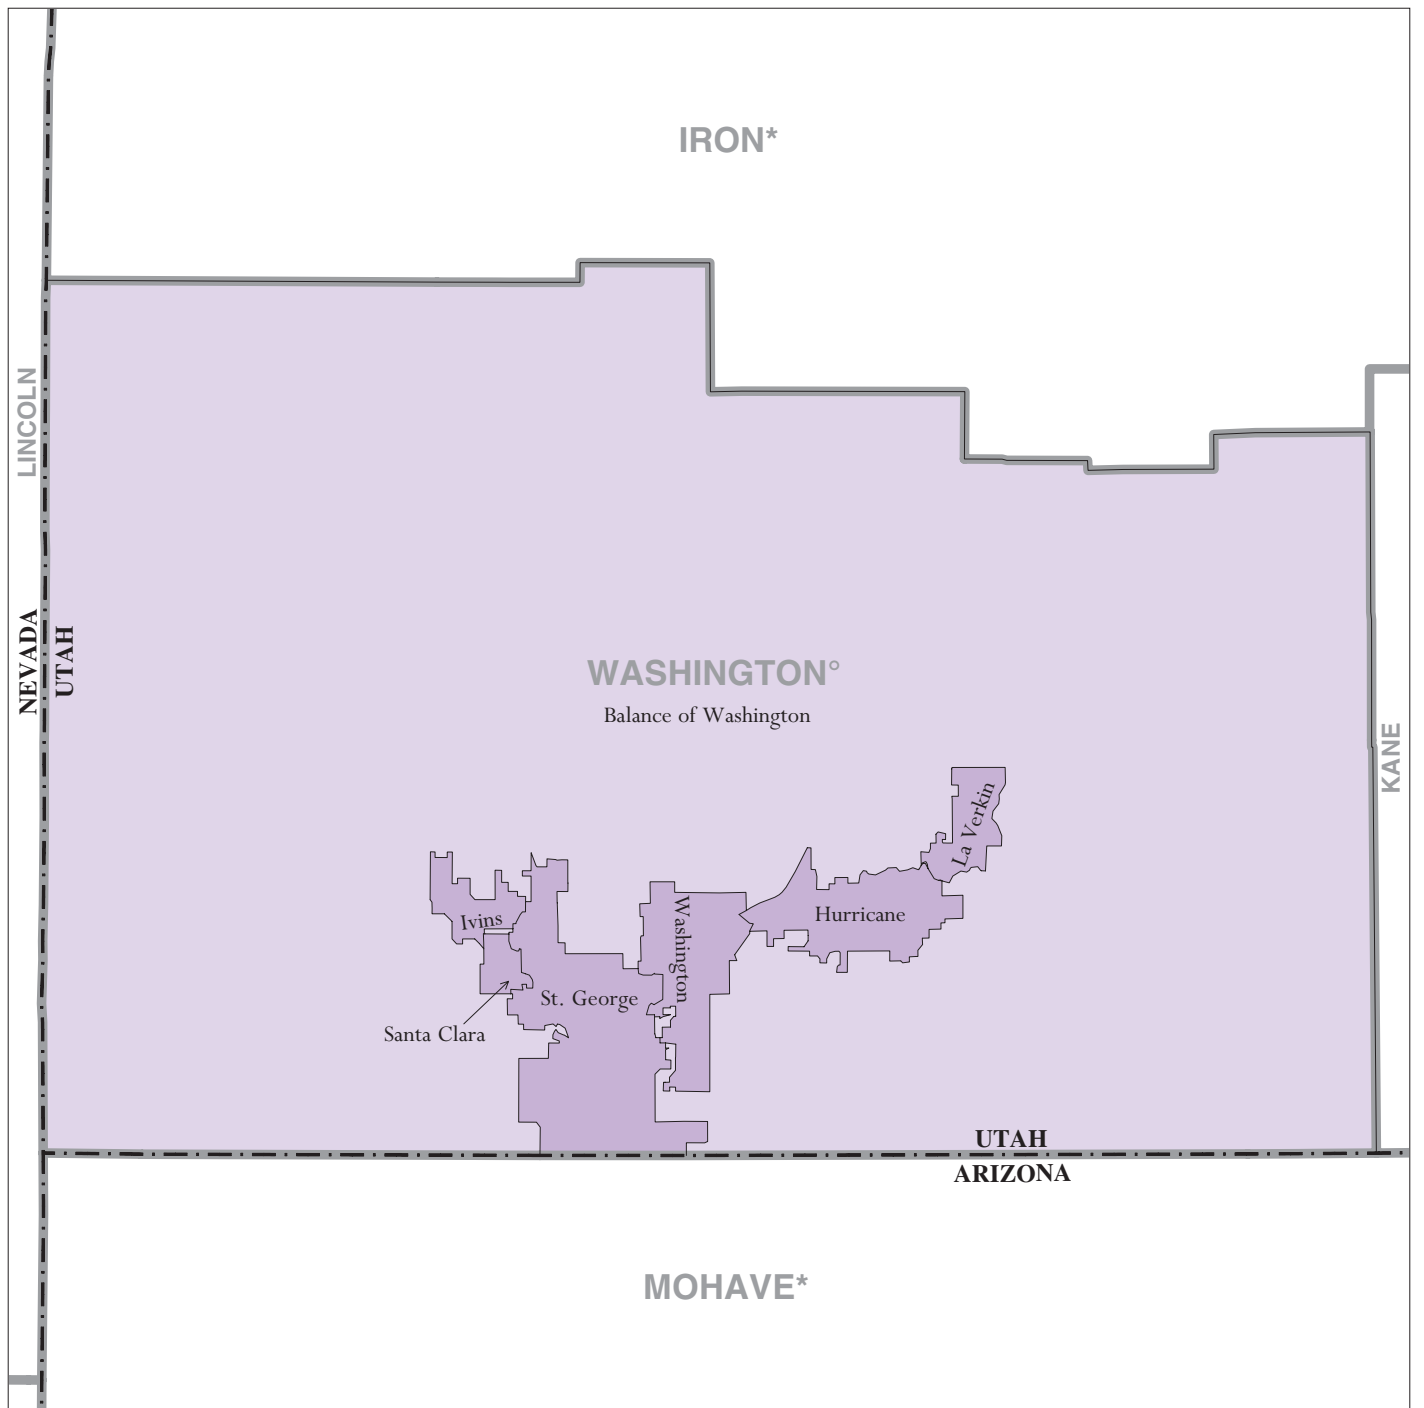

Washington County, UT - Economic Places

Location in State

Legend

- Madison Economic Place (completely or partially within subject area)
- Balance of Dane 'Balance of County' Economic Place
- DANE** County or statistical equivalent
- WISCONSIN** State

A degree (°) denotes that the county or statistical equivalent is in a Metropolitan Statistical Area. An asterisk (*) denotes that the county or statistical equivalent is in a Micropolitan Statistical Area. All boundaries are as of January 1, 2002.