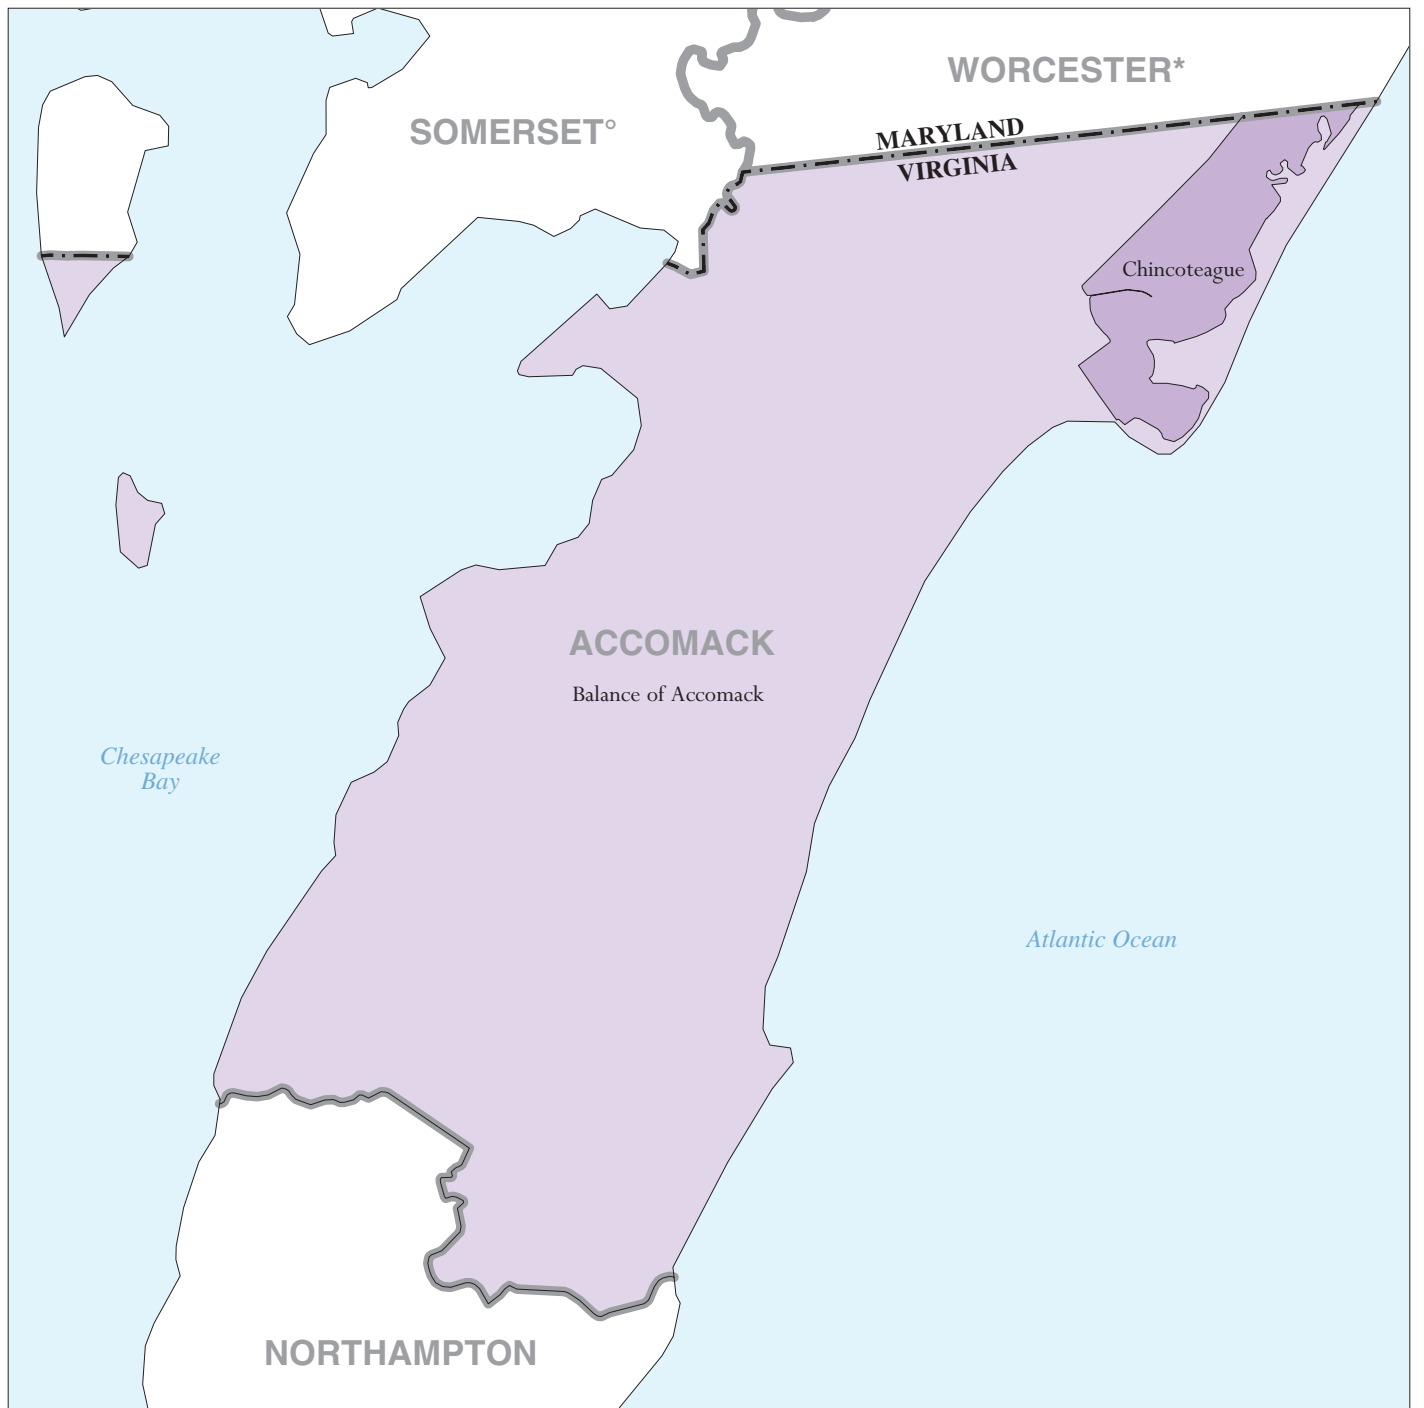

Accomack County, VA - Economic Places

Location in State

Legend

- Madison Economic Place (completely or partially within subject area)
- Balance of Dane 'Balance of County' Economic Place
- DANE** County or statistical equivalent
- WISCONSIN** State
- Lake Michigan* Shoreline

A degree (°) denotes that the county or statistical equivalent is in a Metropolitan Statistical Area. An asterisk (*) denotes that the county or statistical equivalent is in a Micropolitan Statistical Area. All boundaries are as of January 1, 2002.