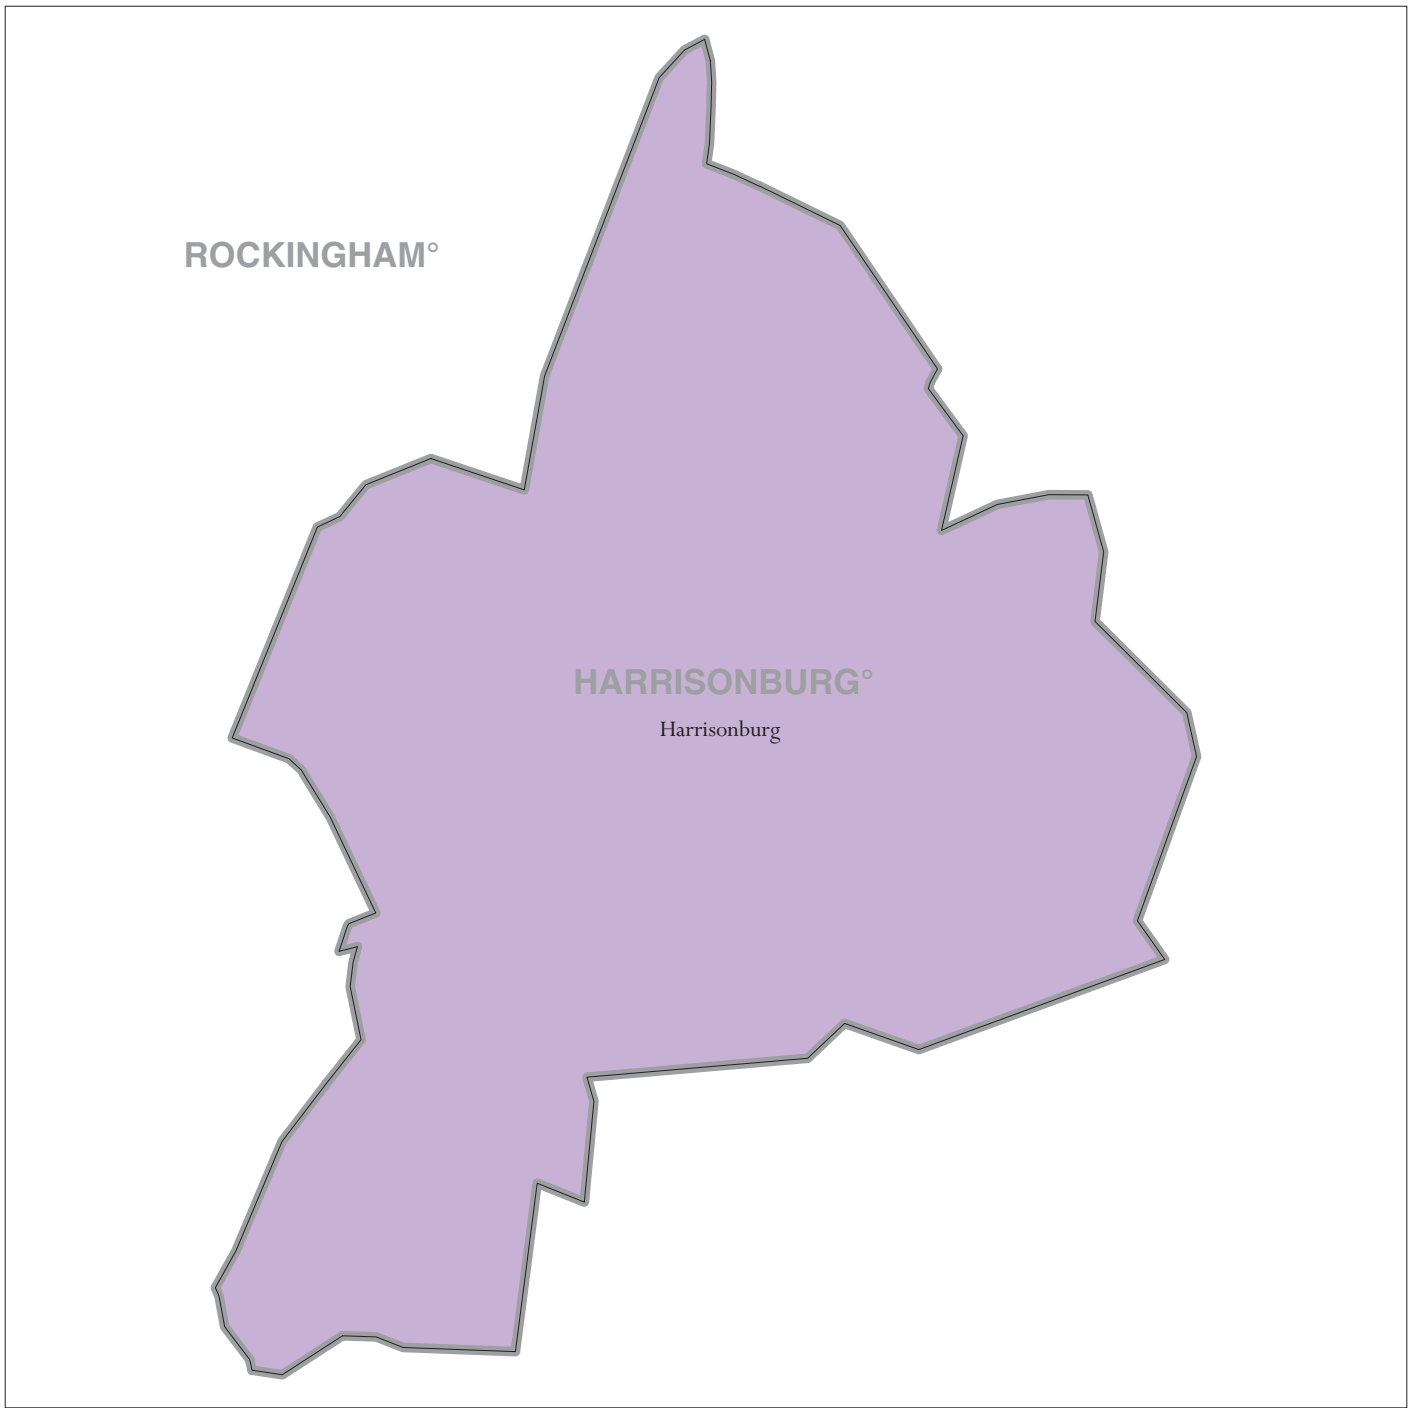

**Harrisonburg city, VA - Economic Places**

**Location in State**

**Legend**

- Madison  Economic Place (completely or partially within subject area)
- Balance of Dane  'Balance of County' Economic Place
- DANE**  County or statistical equivalent

A degree (°) denotes that the county or statistical equivalent is in a Metropolitan Statistical Area. An asterisk (\*) denotes that the county or statistical equivalent is in a Micropolitan Statistical Area.  
 All boundaries are as of January 1, 2002.