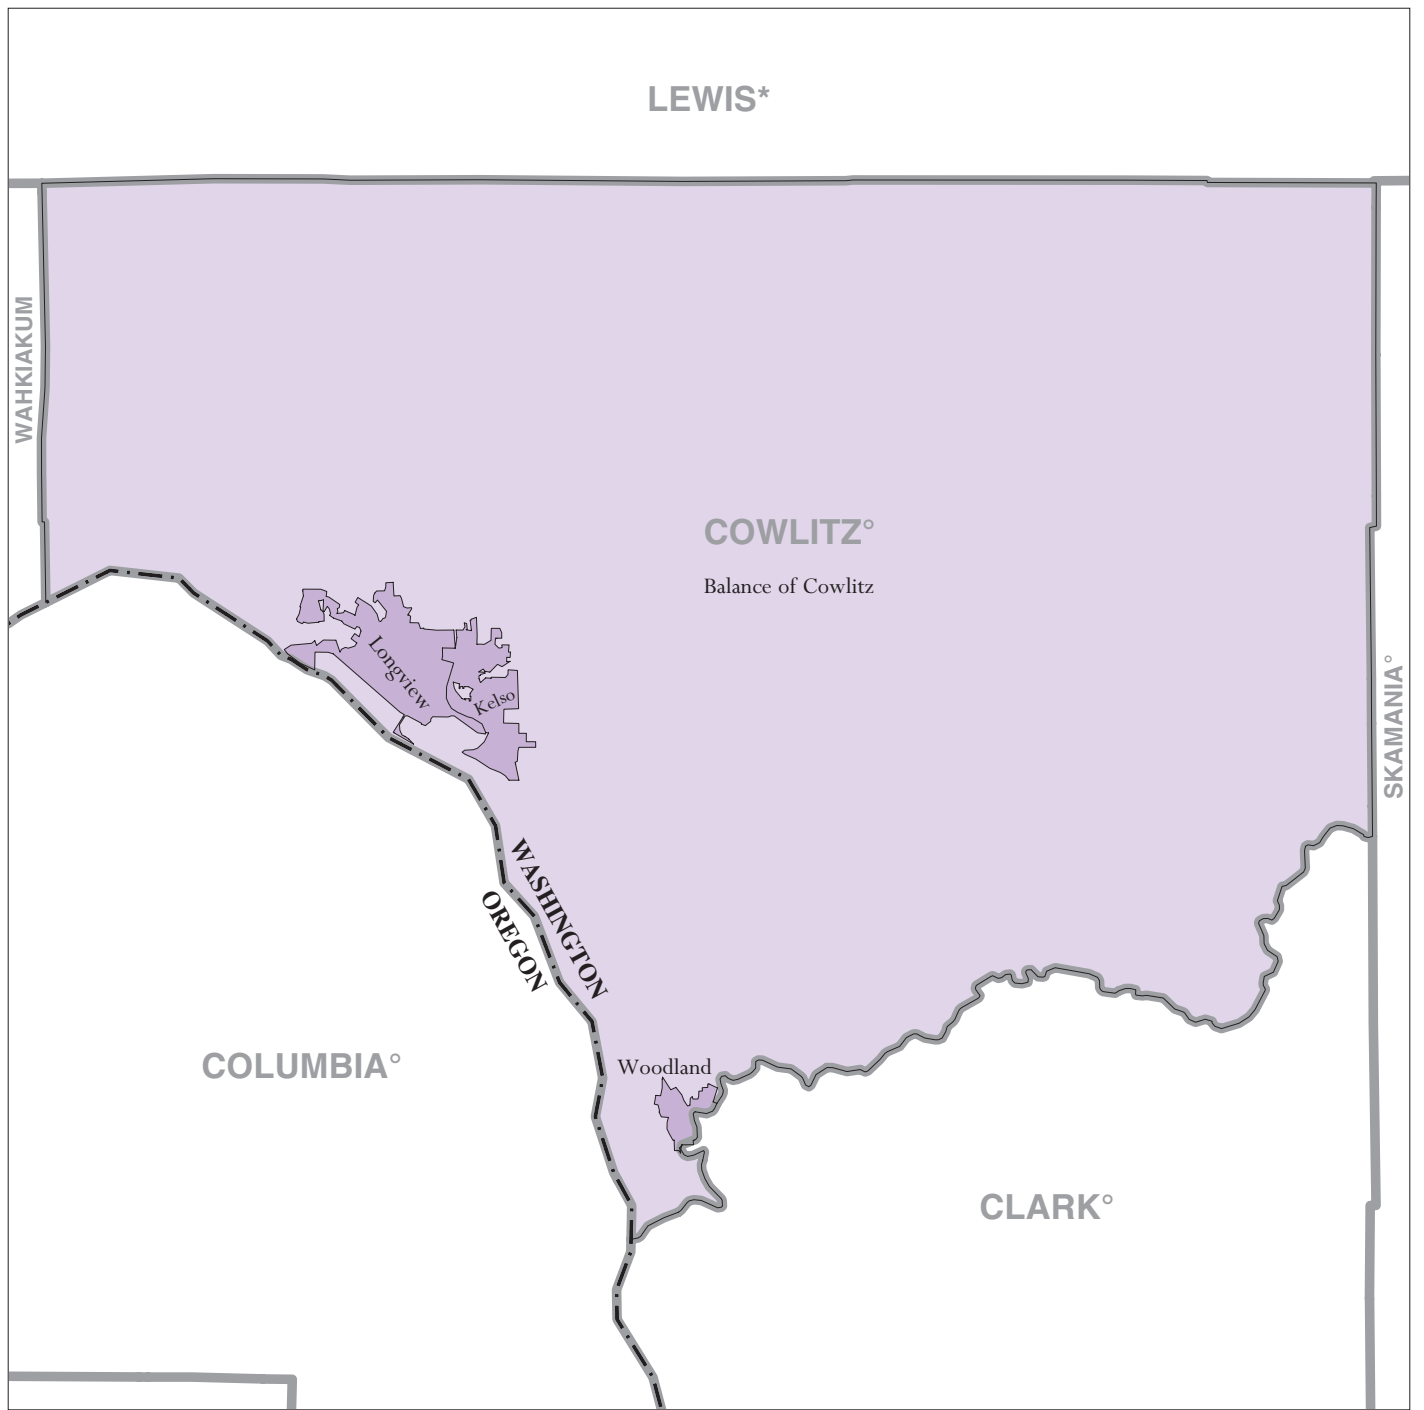

Cowlitz County, WA - Economic Places

Location in State

Legend

- Madison Economic Place (completely or partially within subject area)
- Balance of Dane 'Balance of County' Economic Place
- DANE** County or statistical equivalent
- WISCONSIN** State

A degree (°) denotes that the county or statistical equivalent is in a Metropolitan Statistical Area. An asterisk (*) denotes that the county or statistical equivalent is in a Micropolitan Statistical Area. All boundaries are as of January 1, 2002.