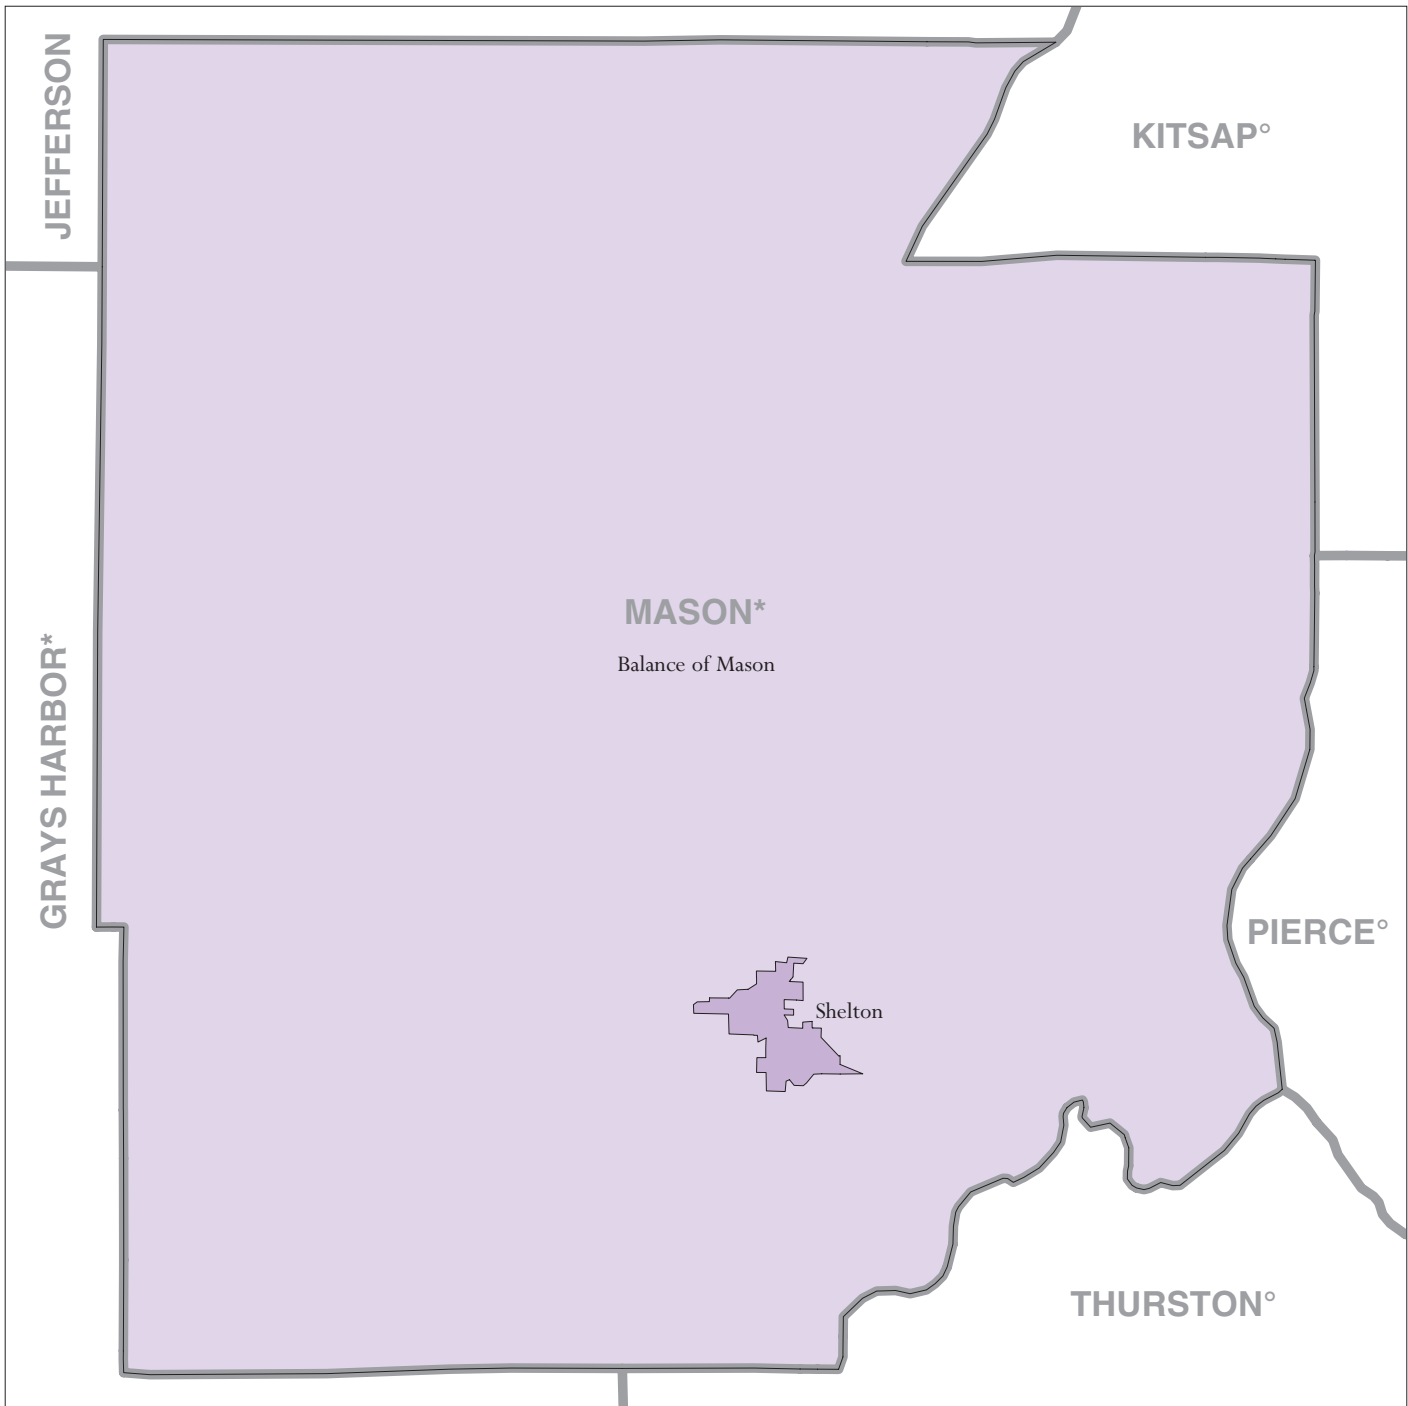

Mason County, WA - Economic Places

Location in State

Legend

- Madison  Economic Place (completely or partially within subject area)
- Balance of Dane  'Balance of County' Economic Place
- DANE**  County or statistical equivalent

A degree (°) denotes that the county or statistical equivalent is in a Metropolitan Statistical Area. An asterisk (*) denotes that the county or statistical equivalent is in a Micropolitan Statistical Area. All boundaries are as of January 1, 2002.