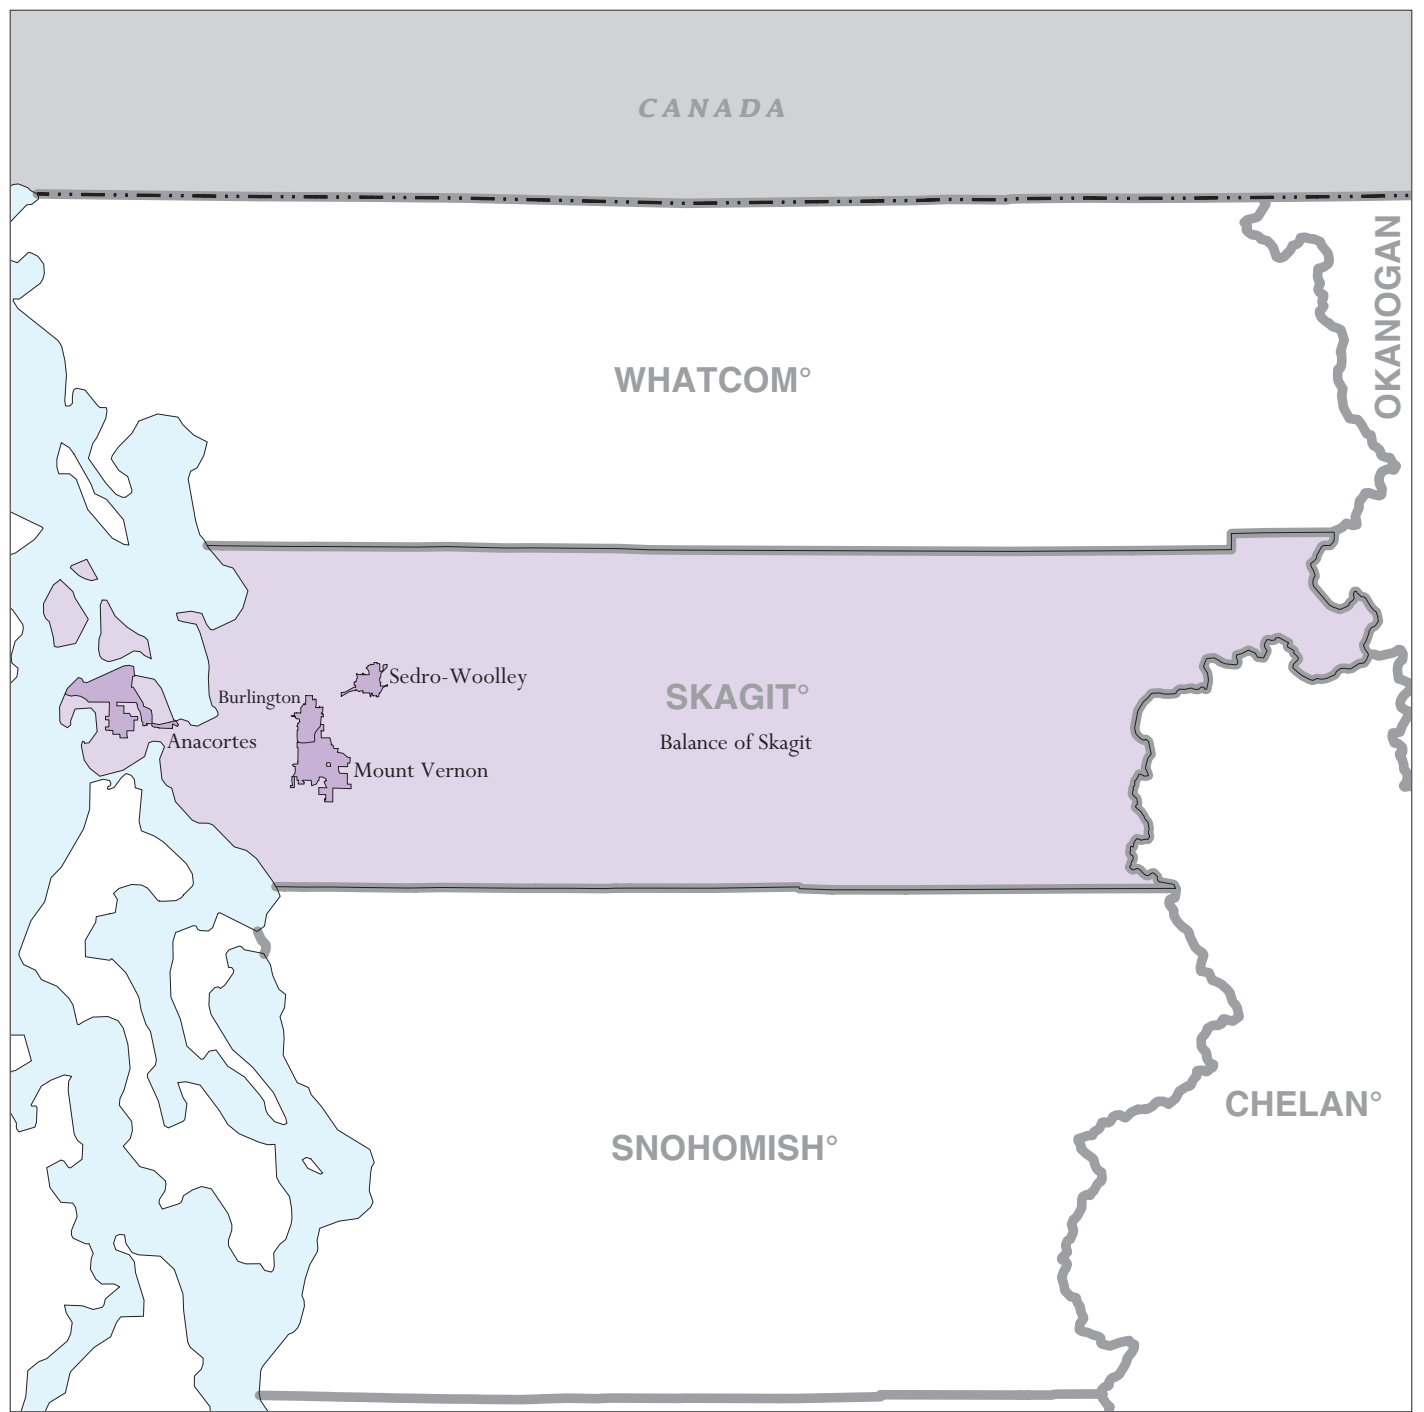

Skagit County, WA - Economic Places

Location in State

Legend

- Madison Economic Place (completely or partially within subject area)
- Balance of Dane 'Balance of County' Economic Place
- DANE** County or statistical equivalent
- CANADA** International
- Lake Michigan* Shoreline

A degree (°) denotes that the county or statistical equivalent is in a Metropolitan Statistical Area. An asterisk (*) denotes that the county or statistical equivalent is in a Micropolitan Statistical Area. All boundaries are as of January 1, 2002.