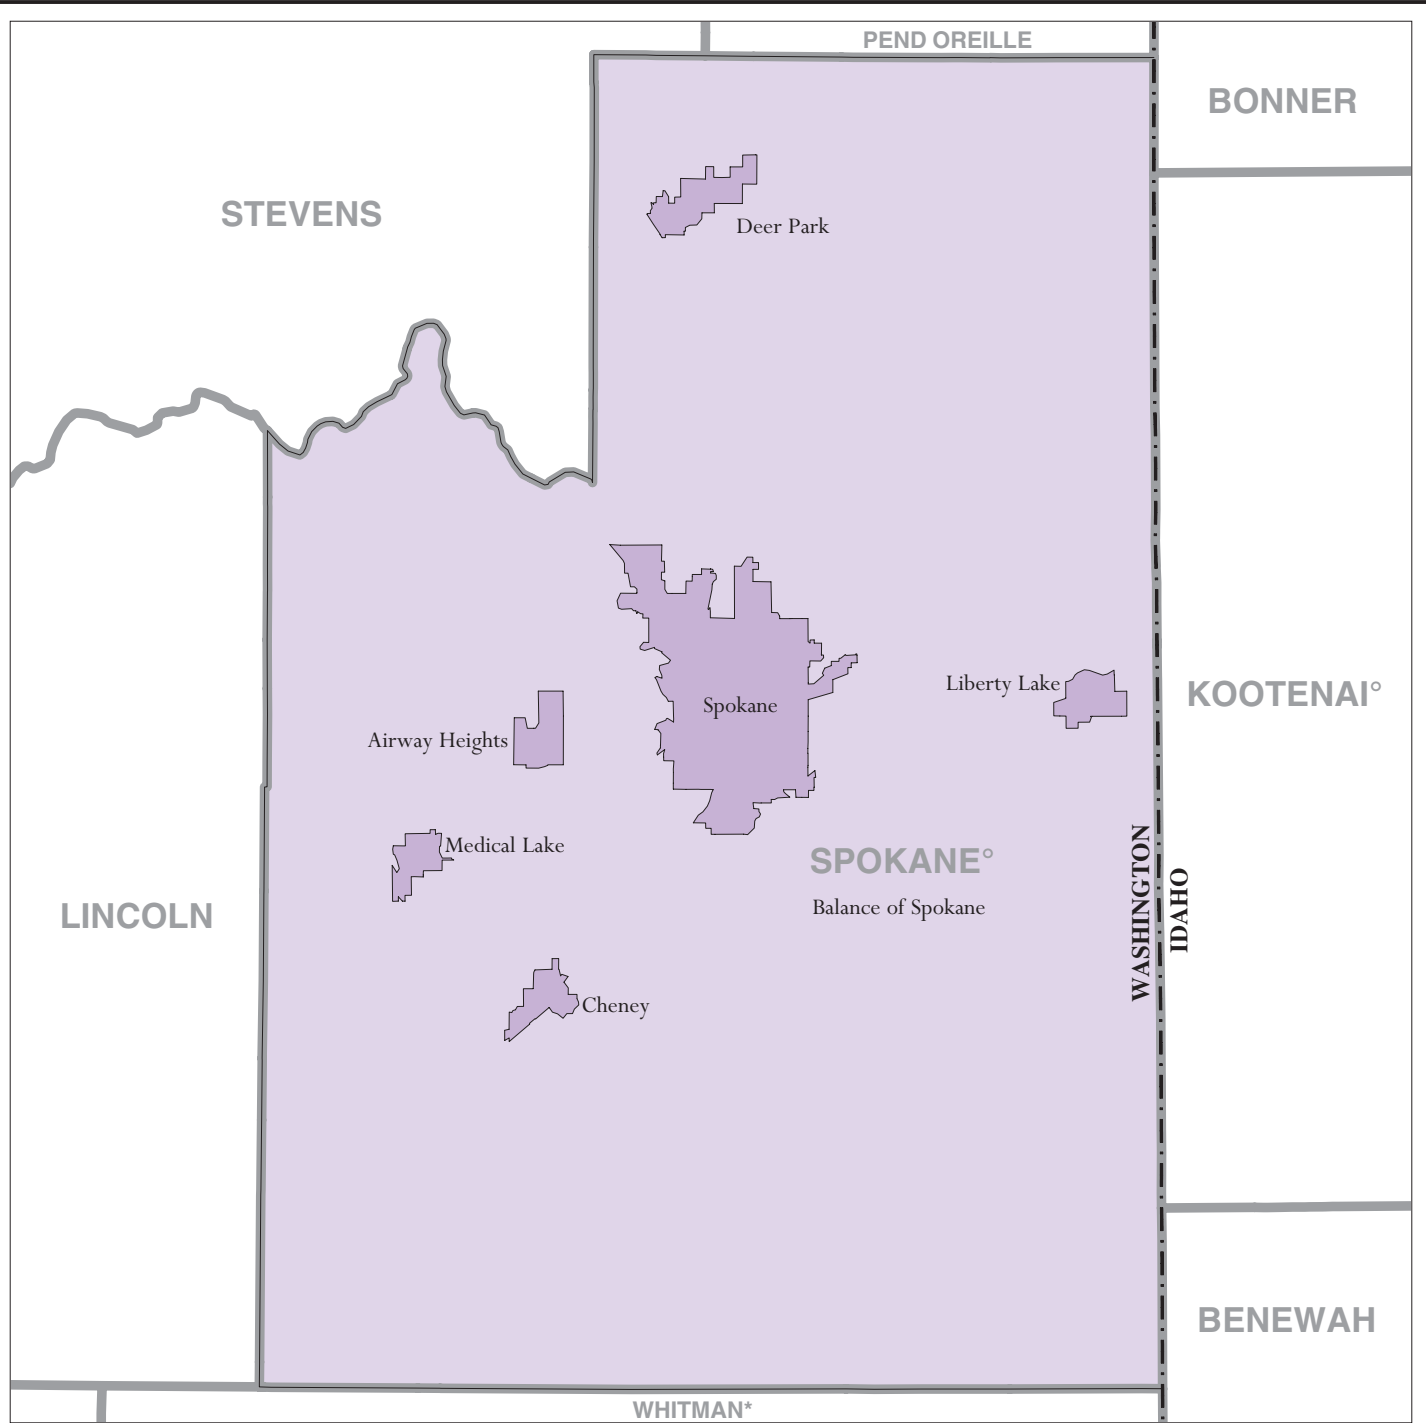

Spokane County, WA - Economic Places

Location in State

Legend

- Madison Economic Place (completely or partially within subject area)
- Balance of Dane 'Balance of County' Economic Place
- DANE** County or statistical equivalent
- WISCONSIN** State

A degree (°) denotes that the county or statistical equivalent is in a Metropolitan Statistical Area. An asterisk (*) denotes that the county or statistical equivalent is in a Micropolitan Statistical Area. All boundaries are as of January 1, 2002.