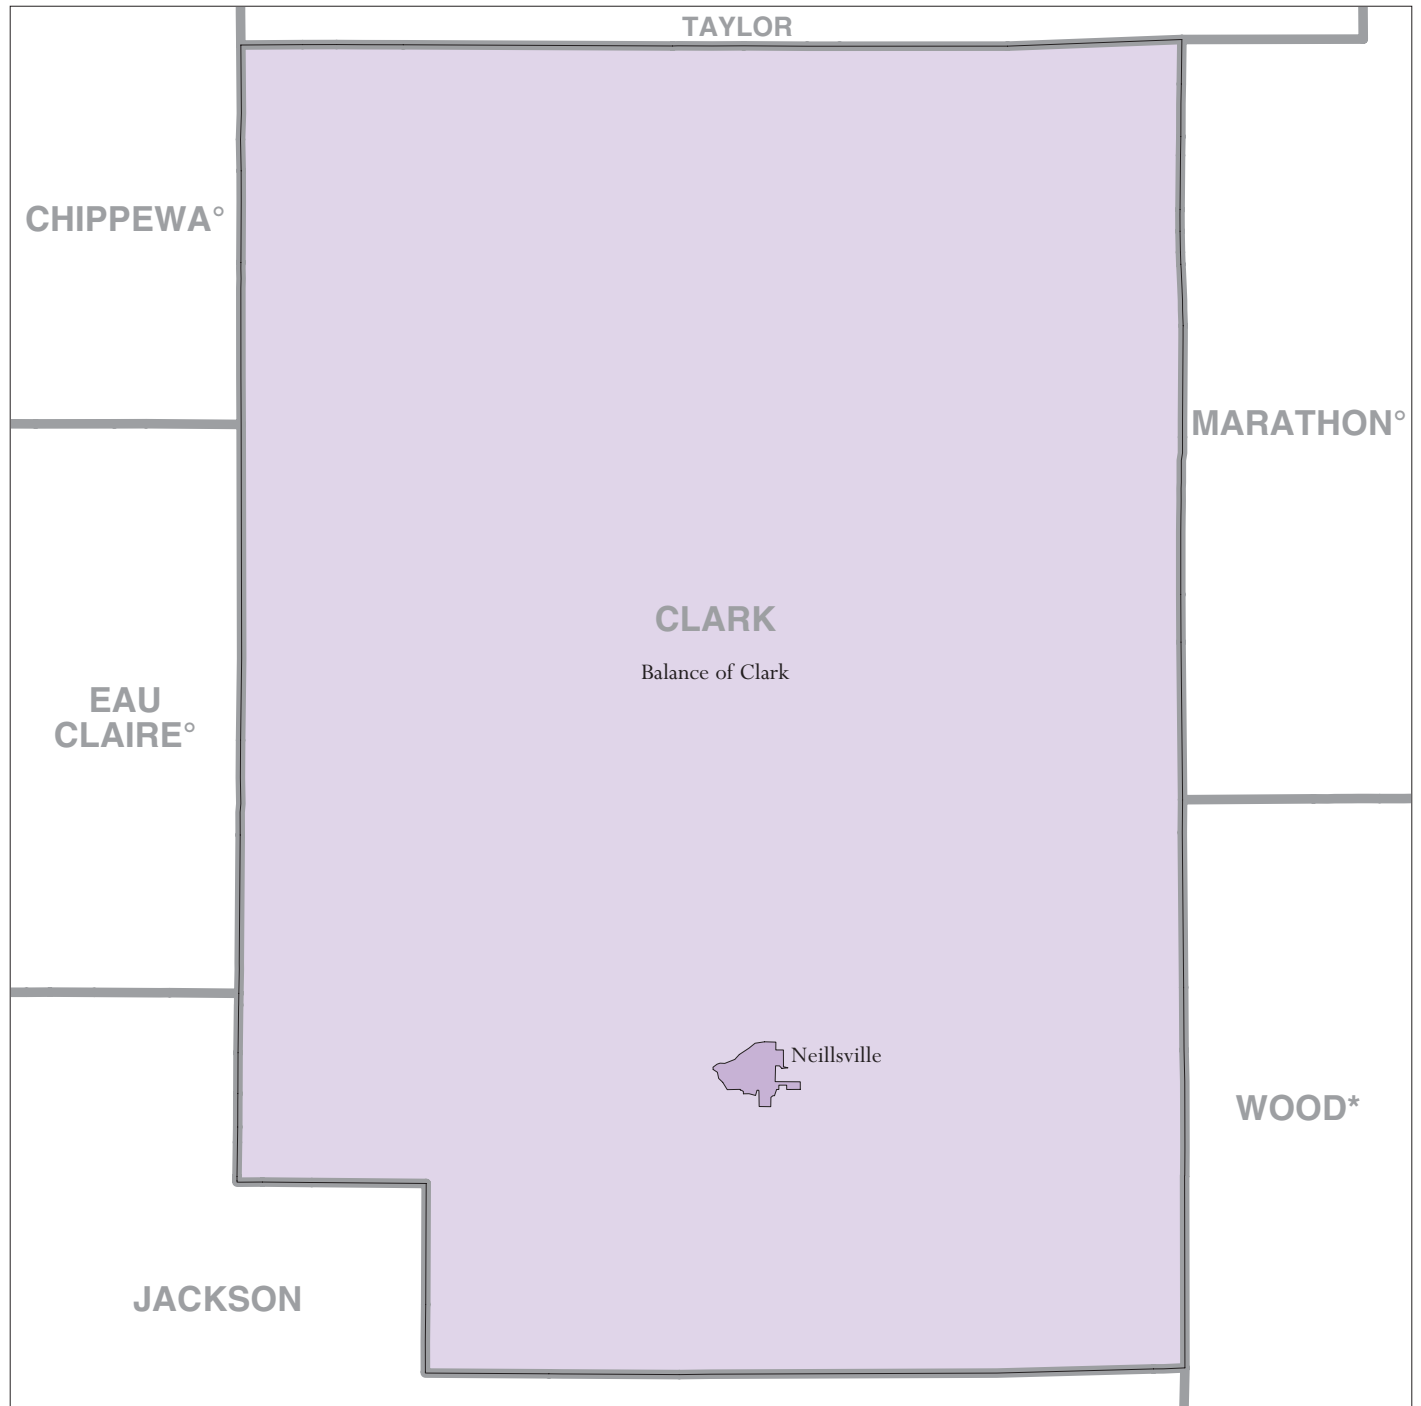

# Clark County, WI - Economic Places

## Location in State

## Legend

- Madison Economic Place (completely or partially within subject area)
- Balance of Dane 'Balance of County' Economic Place
- DANE** County or statistical equivalent

A degree (°) denotes that the county or statistical equivalent is in a Metropolitan Statistical Area. An asterisk (\*) denotes that the county or statistical equivalent is in a Micropolitan Statistical Area.  
 All boundaries are as of January 1, 2002.