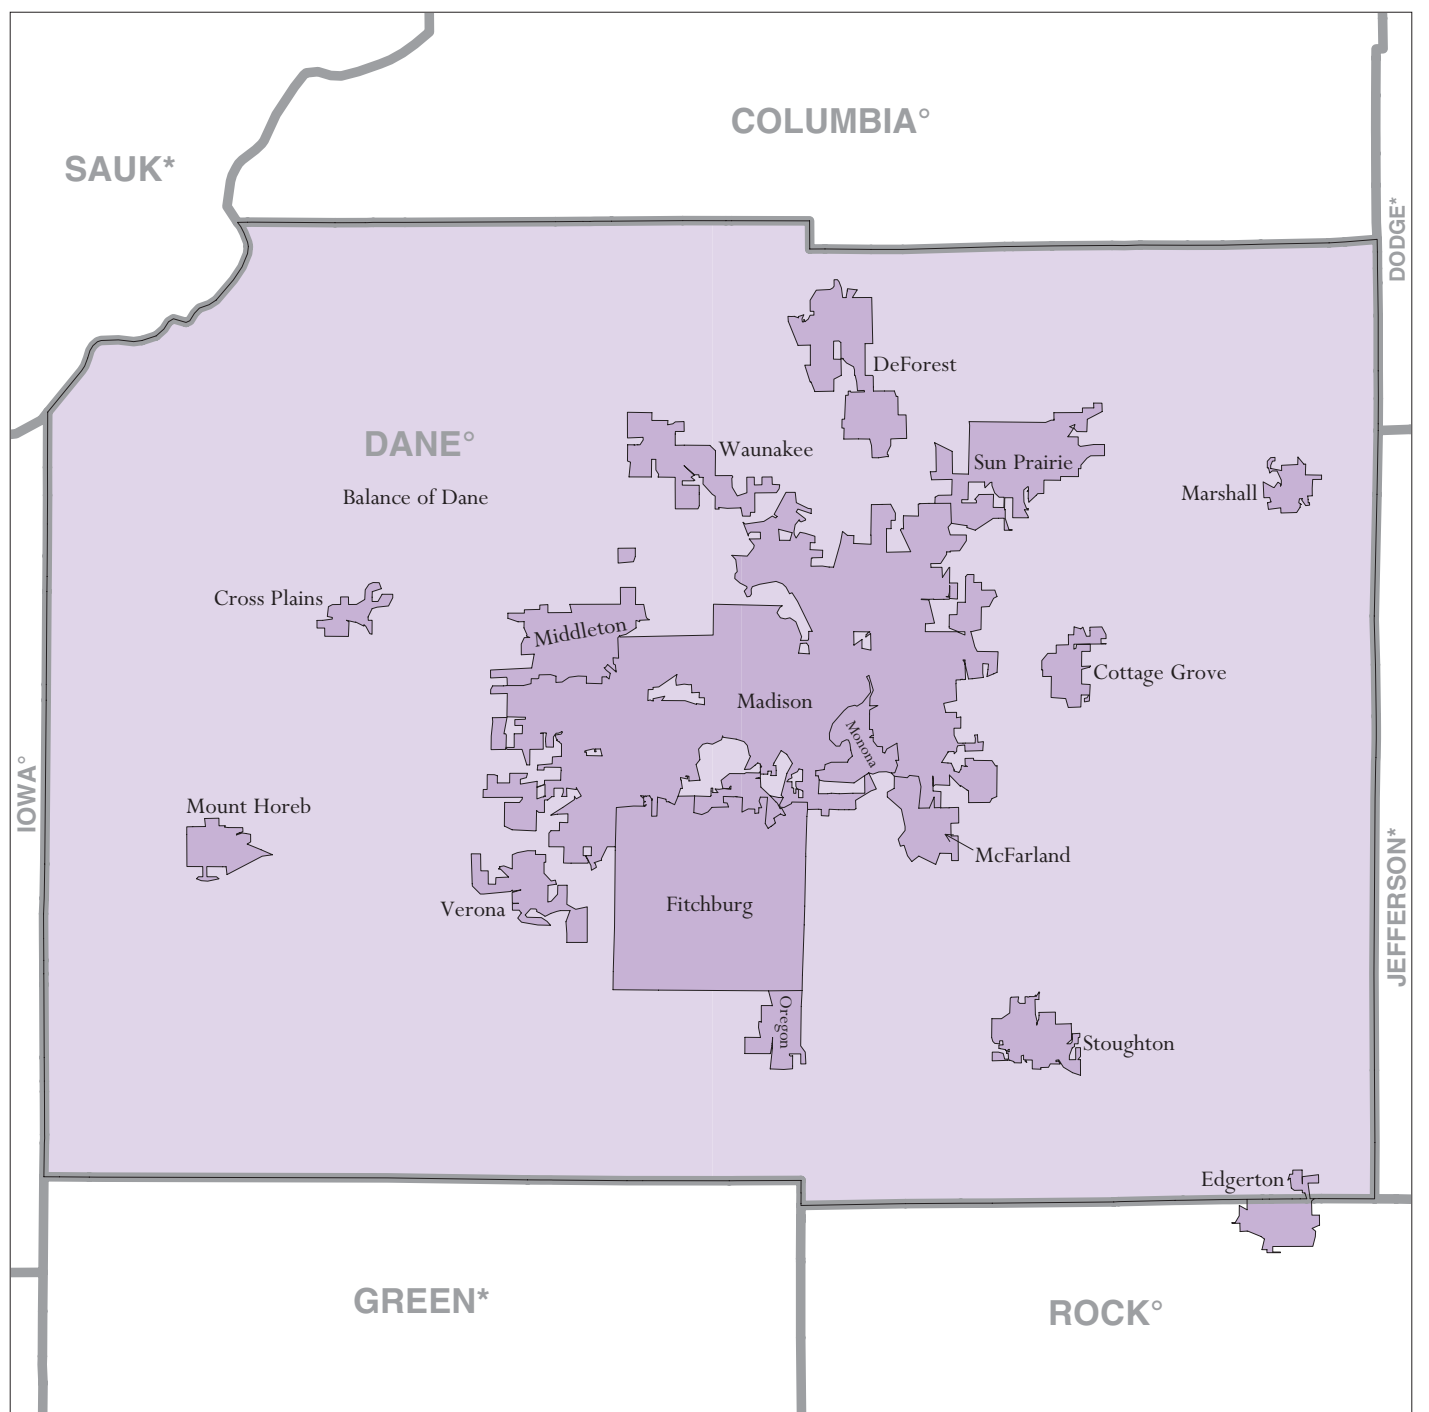

Dane County, WI - Economic Places

Location in State

Legend

- Madison Economic Place (completely or partially within subject area)
- Balance of Dane 'Balance of County' Economic Place
- DANE County or statistical equivalent

A degree (°) denotes that the county or statistical equivalent is in a Metropolitan Statistical Area. An asterisk (*) denotes that the county or statistical equivalent is in a Micropolitan Statistical Area. All boundaries are as of January 1, 2002.