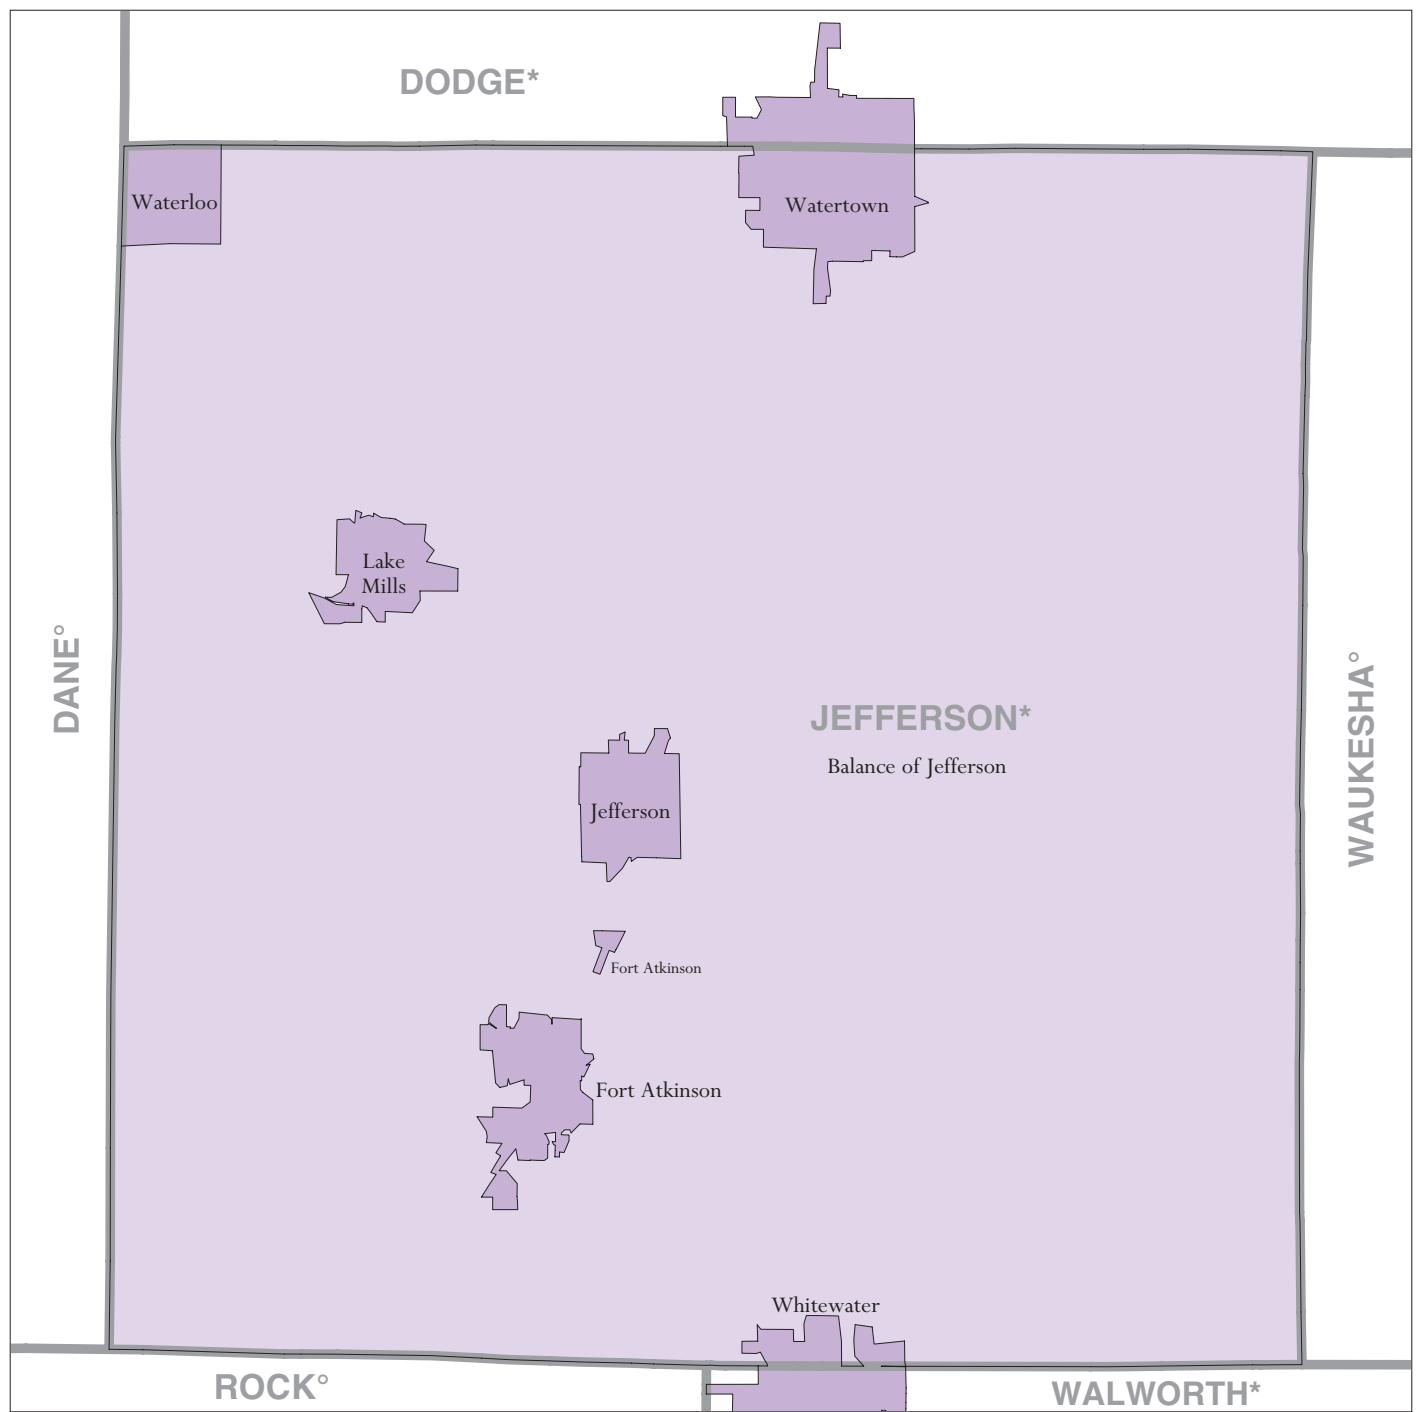

Jefferson County, WI - Economic Places

Location in State

Legend

- Madison Economic Place (completely or partially within subject area)
- Balance of Dane 'Balance of County' Economic Place
- DANE County or statistical equivalent

A degree (°) denotes that the county or statistical equivalent is in a Metropolitan Statistical Area. An asterisk (*) denotes that the county or statistical equivalent is in a Micropolitan Statistical Area. All boundaries are as of January 1, 2002.