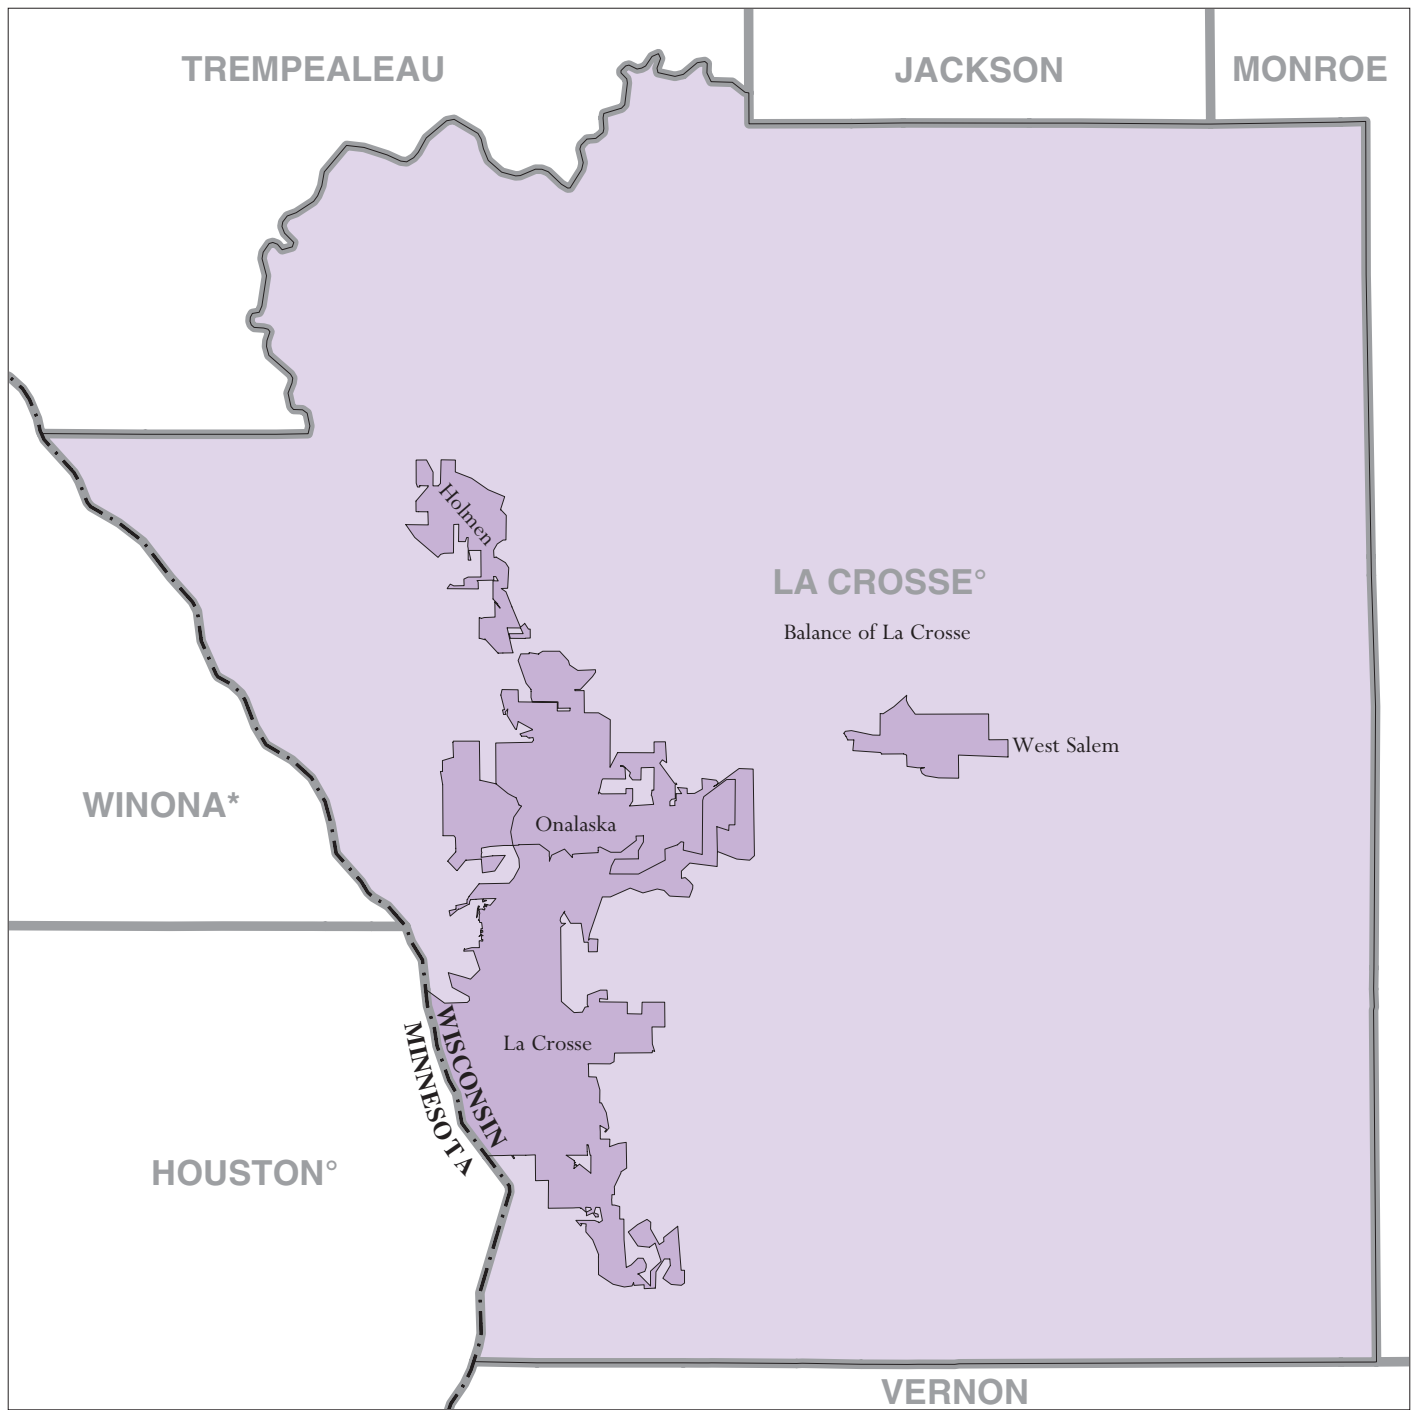

La Crosse County, WI - Economic Places

Location in State

Legend

- Madison Economic Place (completely or partially within subject area)
- Balance of Dane 'Balance of County' Economic Place
- DANE County or statistical equivalent
- WISCONSIN State

A degree (°) denotes that the county or statistical equivalent is in a Metropolitan Statistical Area. An asterisk (*) denotes that the county or statistical equivalent is in a Micropolitan Statistical Area. All boundaries are as of January 1, 2002.