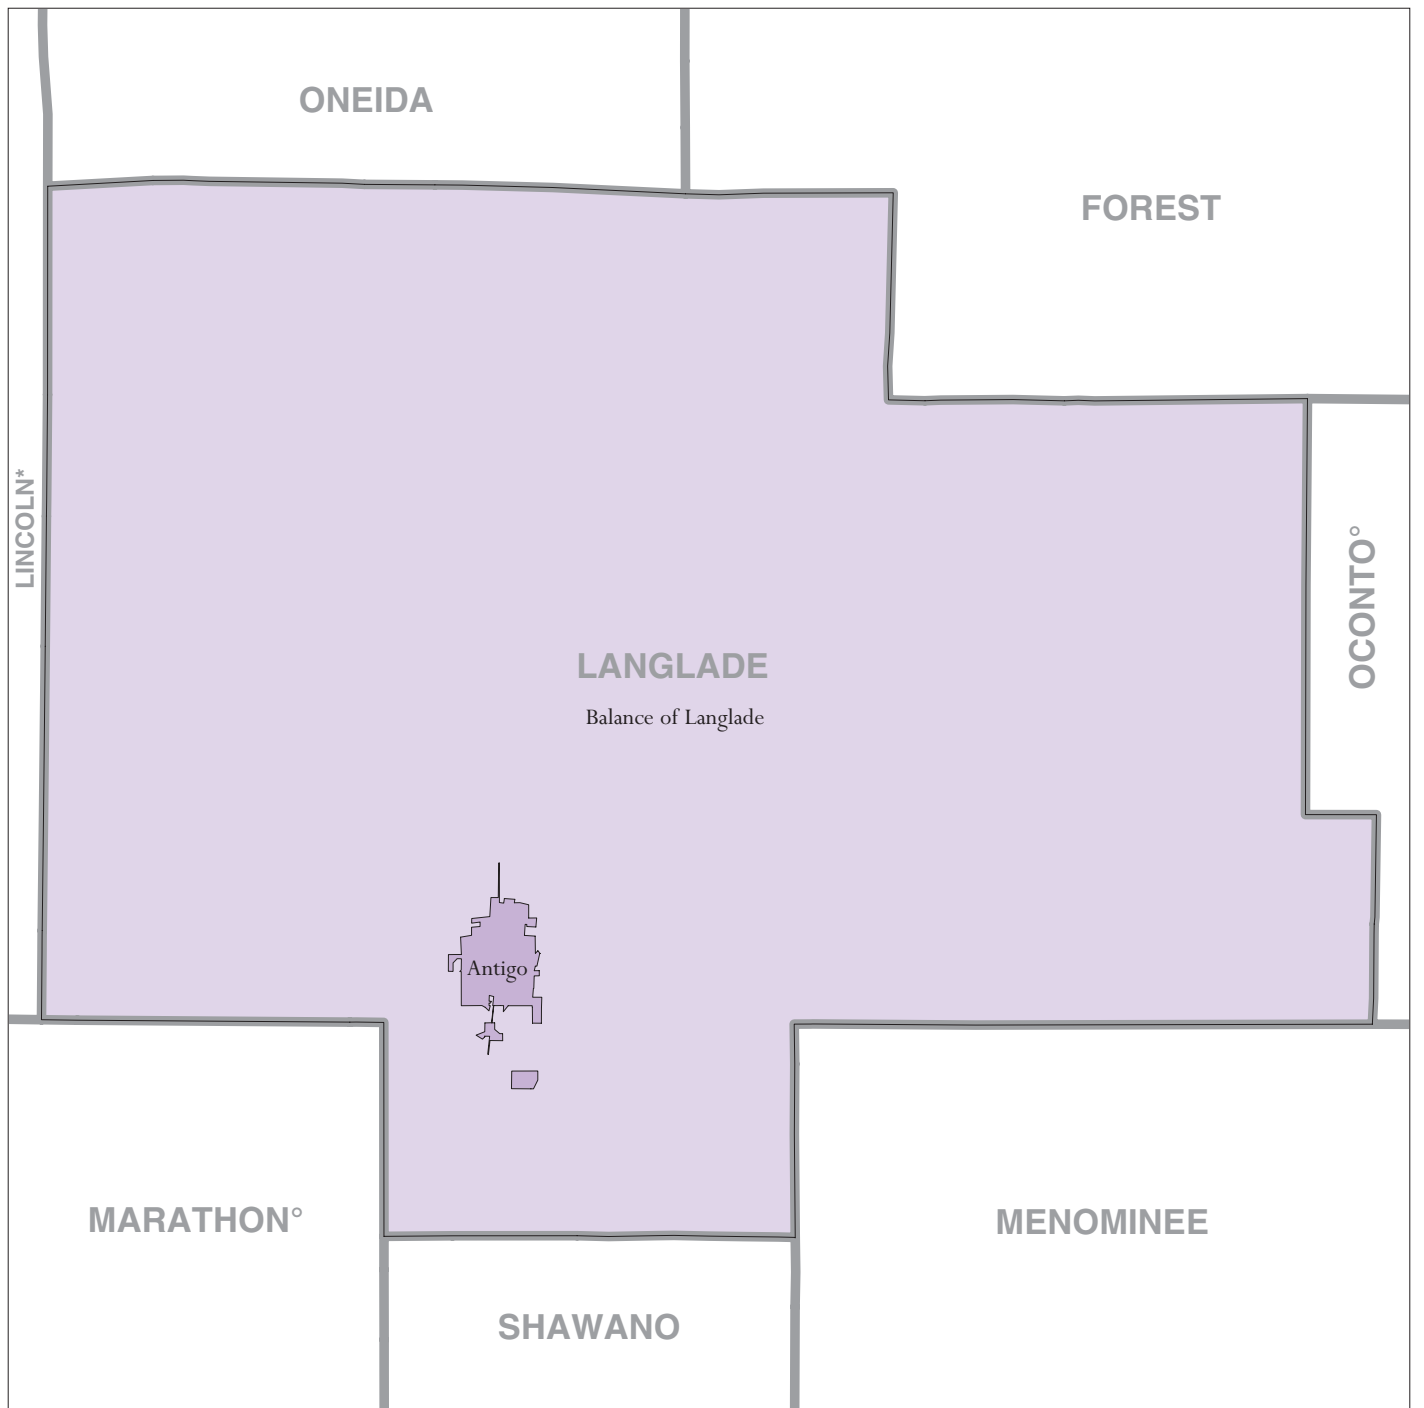

Langlade County, WI - Economic Places

Location in State

Legend

- Madison  Economic Place (completely or partially within subject area)
- Balance of Dane  'Balance of County' Economic Place
- DANE**  County or statistical equivalent

A degree (°) denotes that the county or statistical equivalent is in a Metropolitan Statistical Area. An asterisk (*) denotes that the county or statistical equivalent is in a Micropolitan Statistical Area.
 All boundaries are as of January 1, 2002.