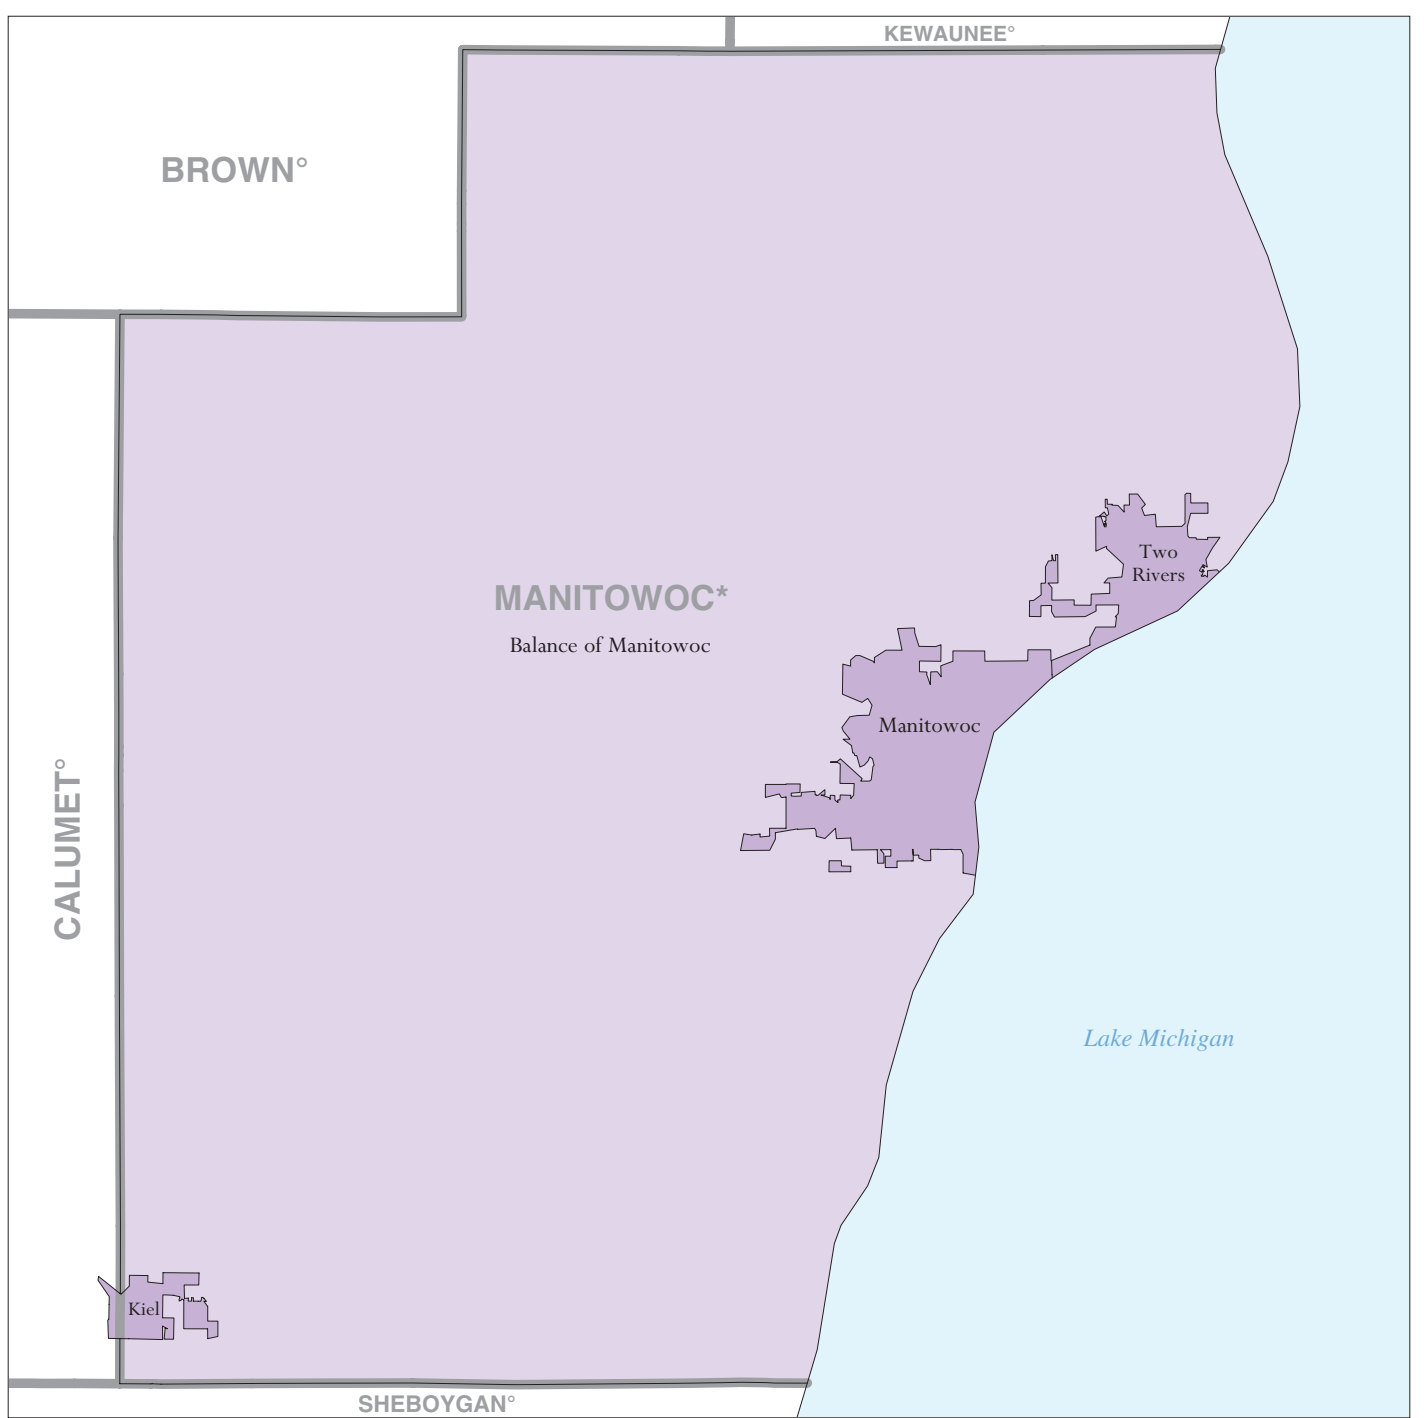

Manitowoc County, WI - Economic Places

Location in State

Legend

- Madison Economic Place (completely or partially within subject area)
- Balance of Dane 'Balance of County' Economic Place
- DANE** County or statistical equivalent
- Lake Michigan* Shoreline

A degree (°) denotes that the county or statistical equivalent is in a Metropolitan Statistical Area. An asterisk (*) denotes that the county or statistical equivalent is in a Micropolitan Statistical Area. All boundaries are as of January 1, 2002.