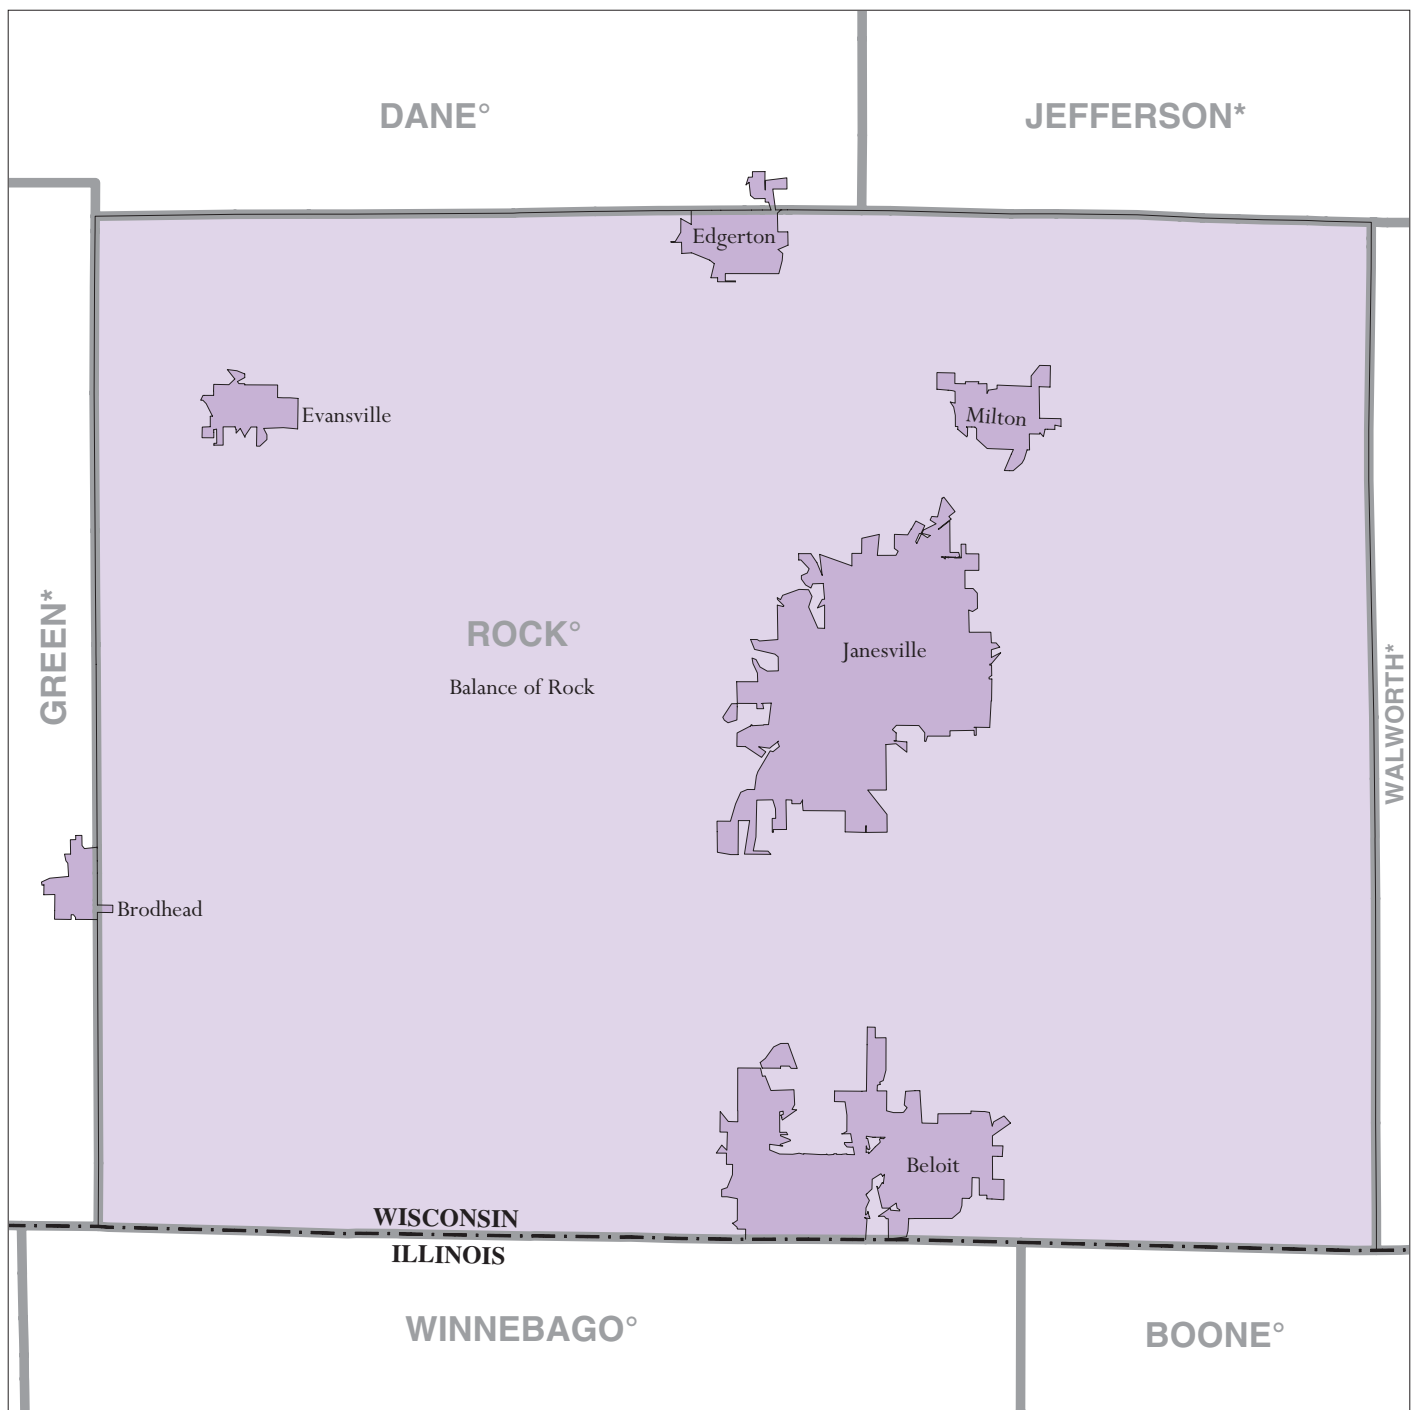

# Rock County, WI - Economic Places

## Location in State

## Legend

- Madison Economic Place (completely or partially within subject area)
- Balance of Dane 'Balance of County' Economic Place
- DANE County or statistical equivalent
- WISCONSIN State

A degree (°) denotes that the county or statistical equivalent is in a Metropolitan Statistical Area. An asterisk (\*) denotes that the county or statistical equivalent is in a Micropolitan Statistical Area. All boundaries are as of January 1, 2002.