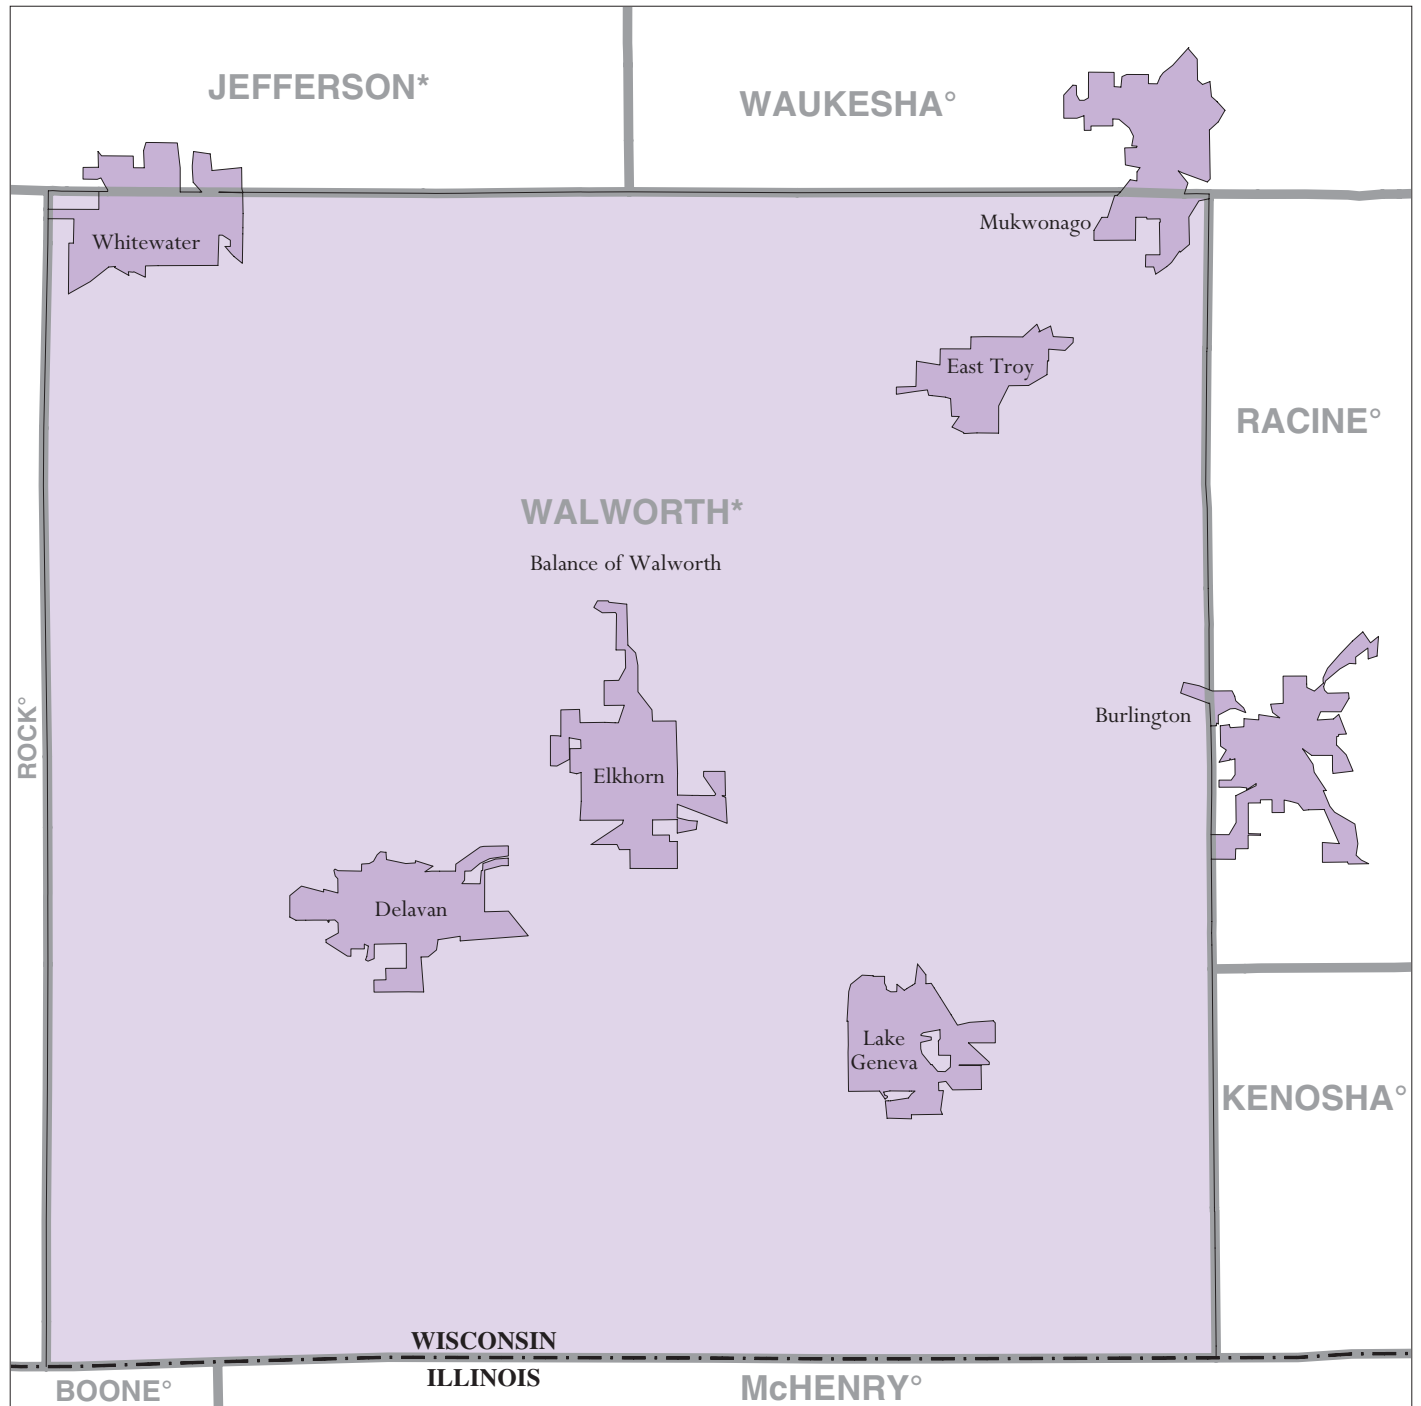

Walworth County, WI - Economic Places

Location in State

Legend

- Madison Economic Place (completely or partially within subject area)
- Balance of Dane 'Balance of County' Economic Place
- DANE** County or statistical equivalent
- WISCONSIN** State

A degree (°) denotes that the county or statistical equivalent is in a Metropolitan Statistical Area. An asterisk (*) denotes that the county or statistical equivalent is in a Micropolitan Statistical Area. All boundaries are as of January 1, 2002.