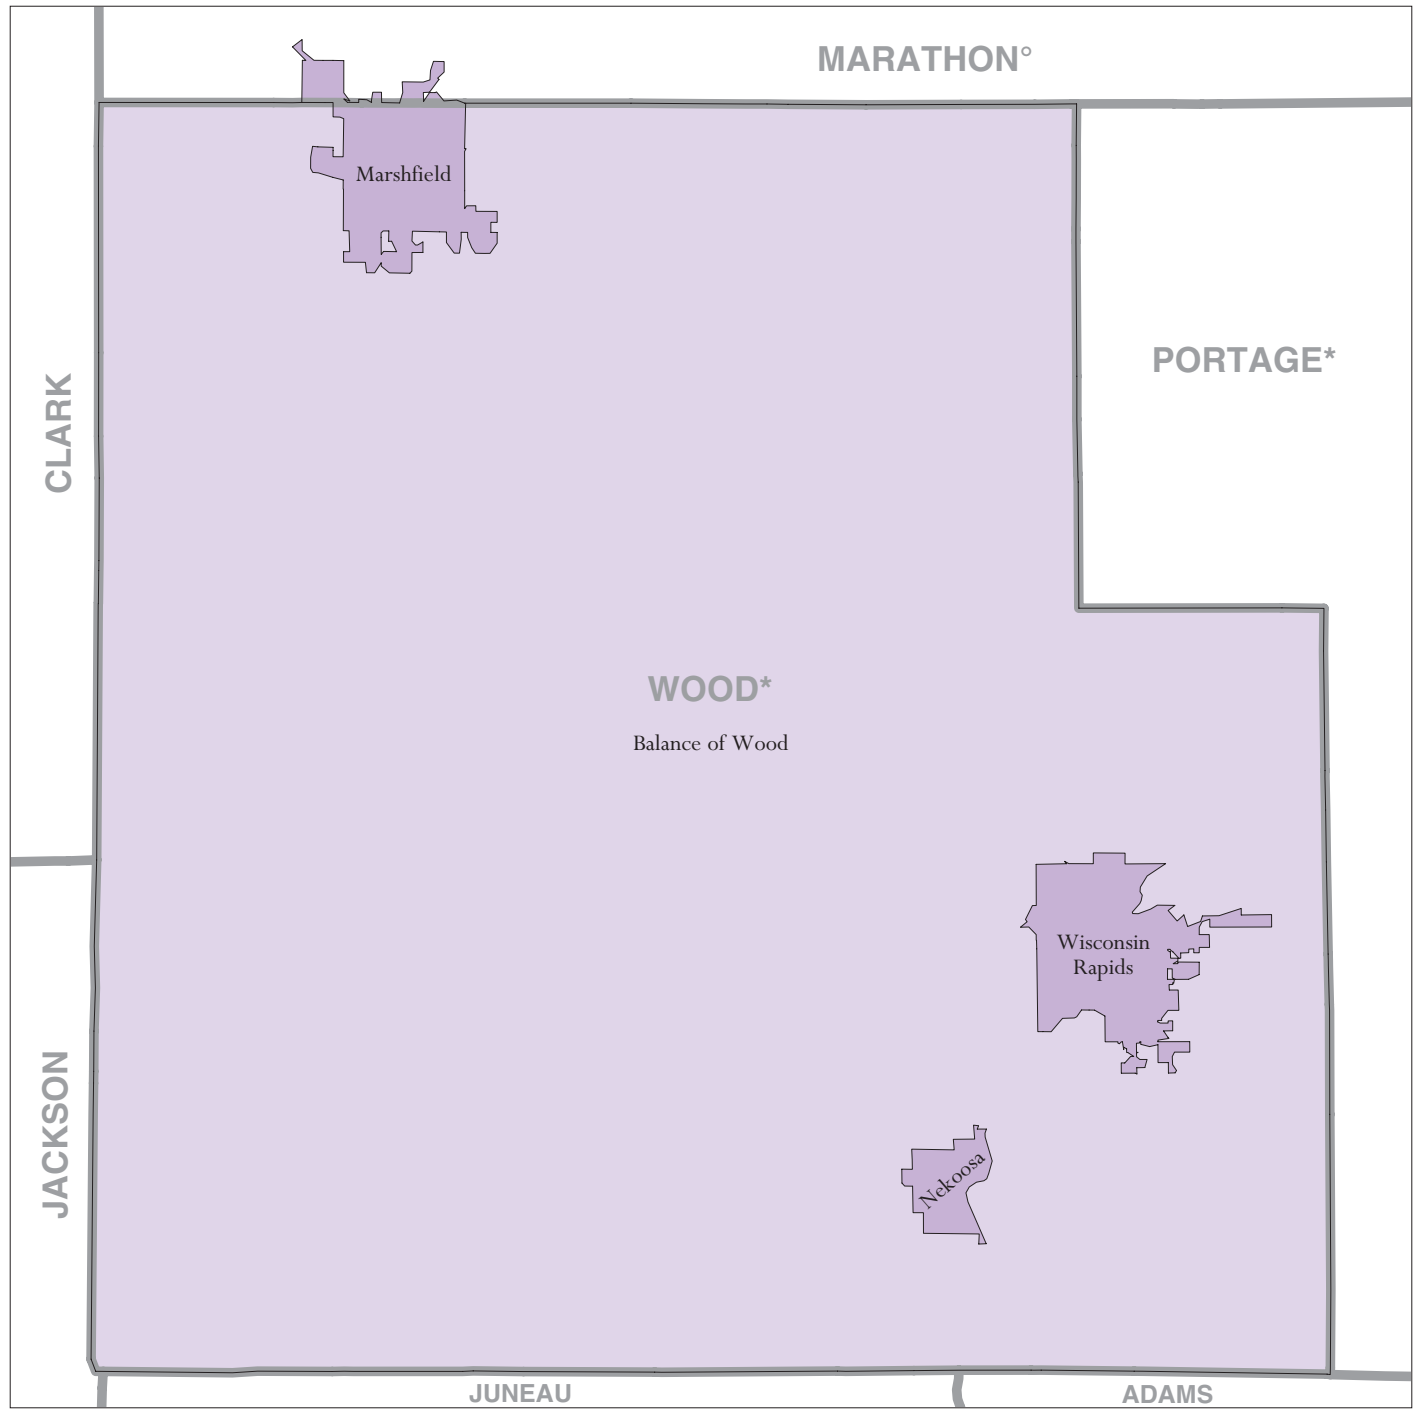

Wood County, WI - Economic Places

Location in State

Legend

- Madison Economic Place (completely or partially within subject area)
- Balance of Dane 'Balance of County' Economic Place
- DANE** County or statistical equivalent

A degree (°) denotes that the county or statistical equivalent is in a Metropolitan Statistical Area. An asterisk (*) denotes that the county or statistical equivalent is in a Micropolitan Statistical Area. All boundaries are as of January 1, 2002.