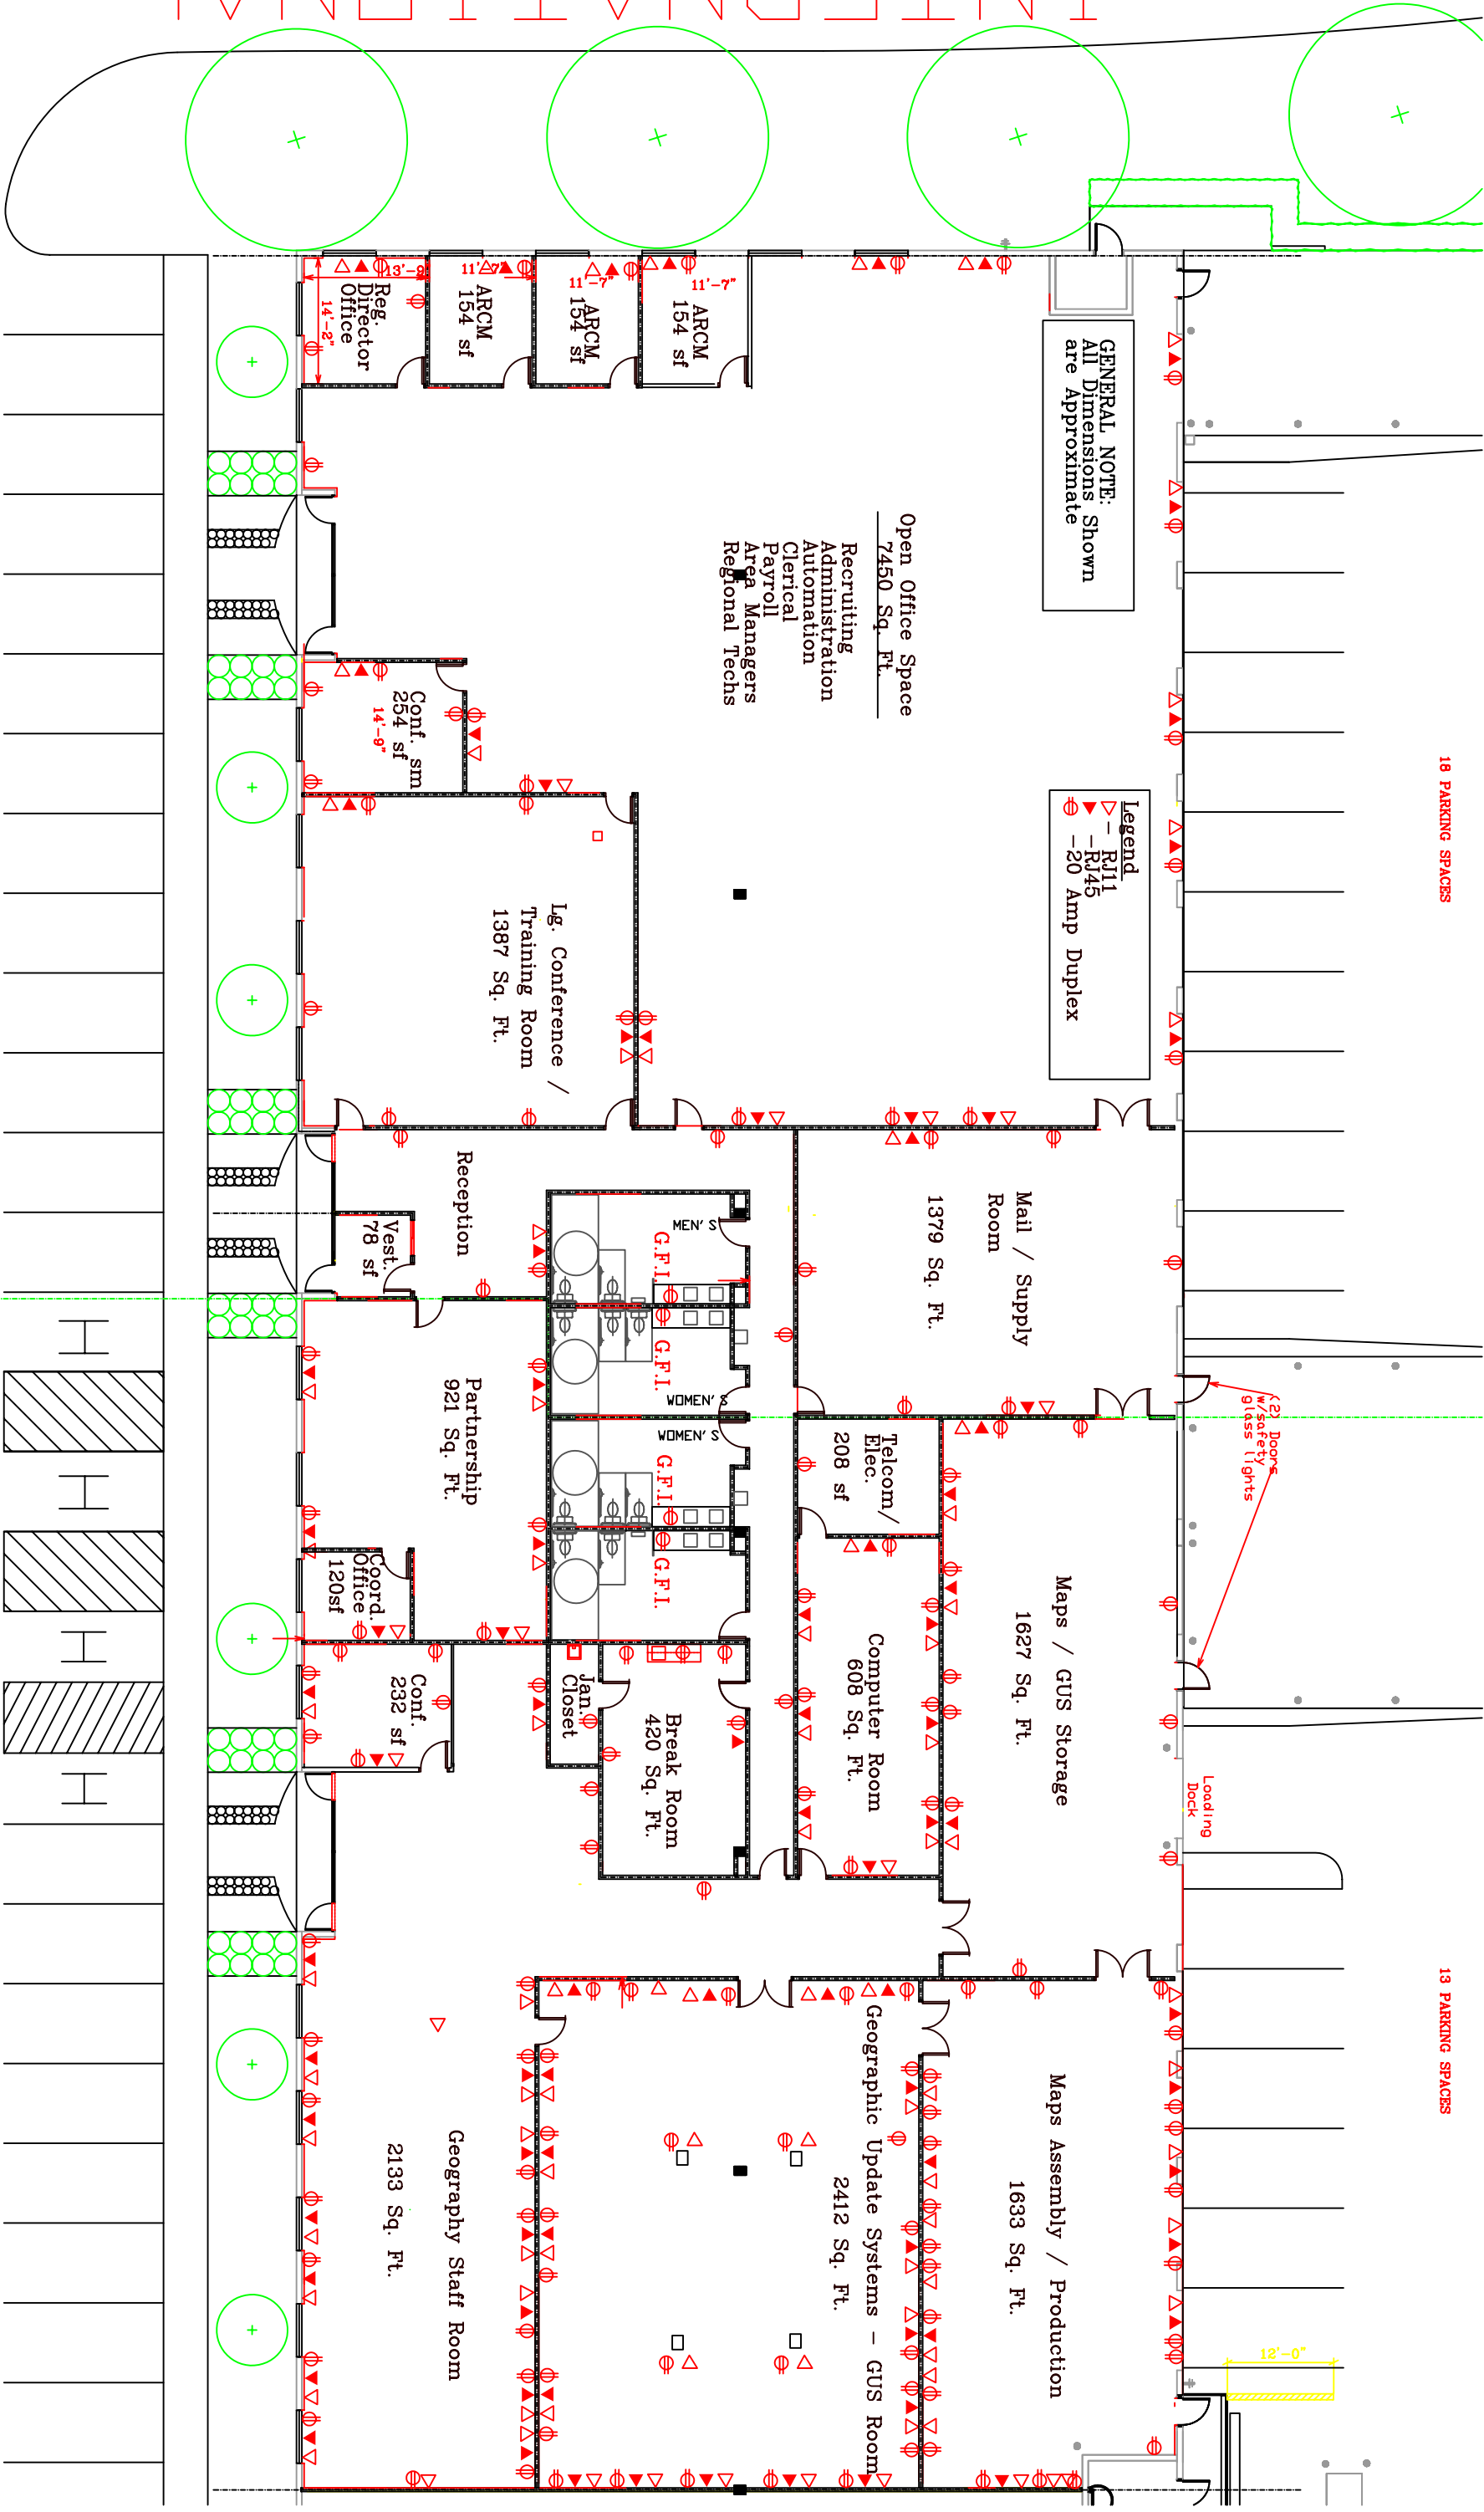

INTERNATIONAL AIRPORT DRIVE

GENERAL NOTE:
All Dimensions are Approximate

Legend
 - R111
 - R145
 -20 Amp Duplex

Open Office Space
7450 Sq. Ft.
 Recruiting
 Administration
 Automation
 Clerical
 Payroll
 Area Managers
 Regional Techs

18 PARKING SPACES

13 PARKING SPACES

2000 Decennial - CHARLOTTE RCC - 25,076 Sq. Ft.

54 PARKING SPACES

2000 Decennial - CHARLOTTE RCC

18'-0"

3 Year Fallback