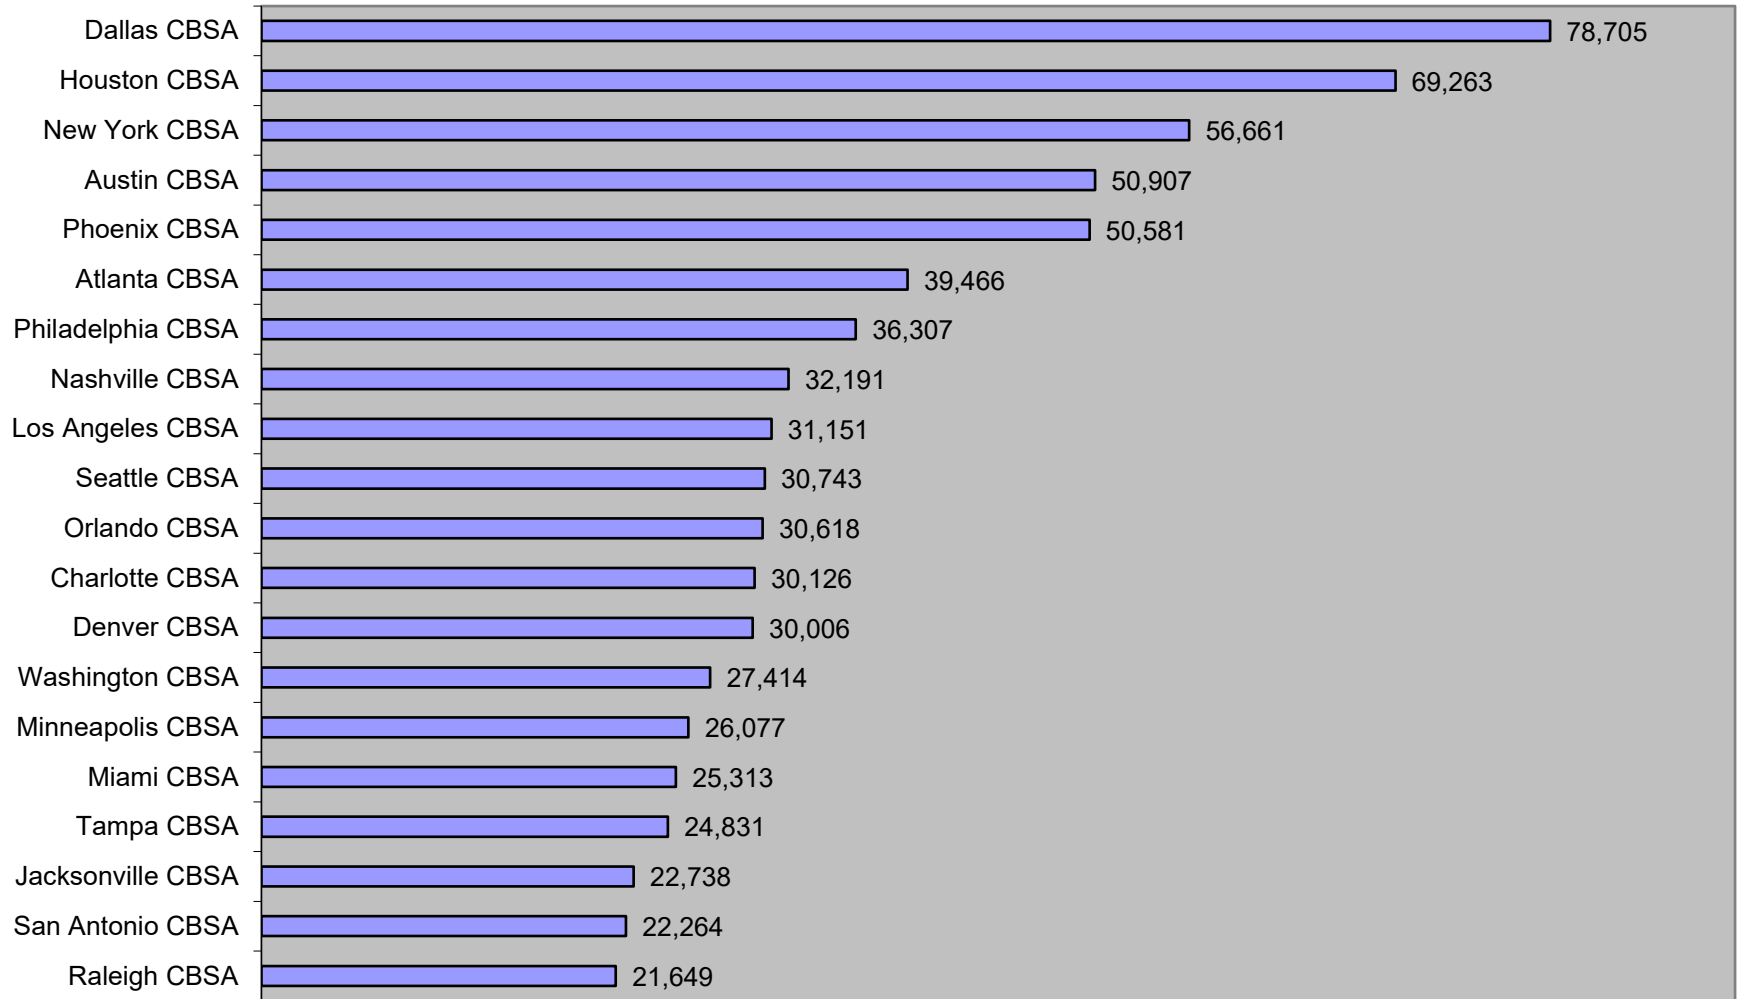

New Privately-Owned Housing Units Authorized - Top 20 Metropolitan CBSA's: 2021

CBSA = Core-Based Statistical Area

Source: 2021 Annual Building Permits Survey, <http://www.census.gov/construction/bps/>