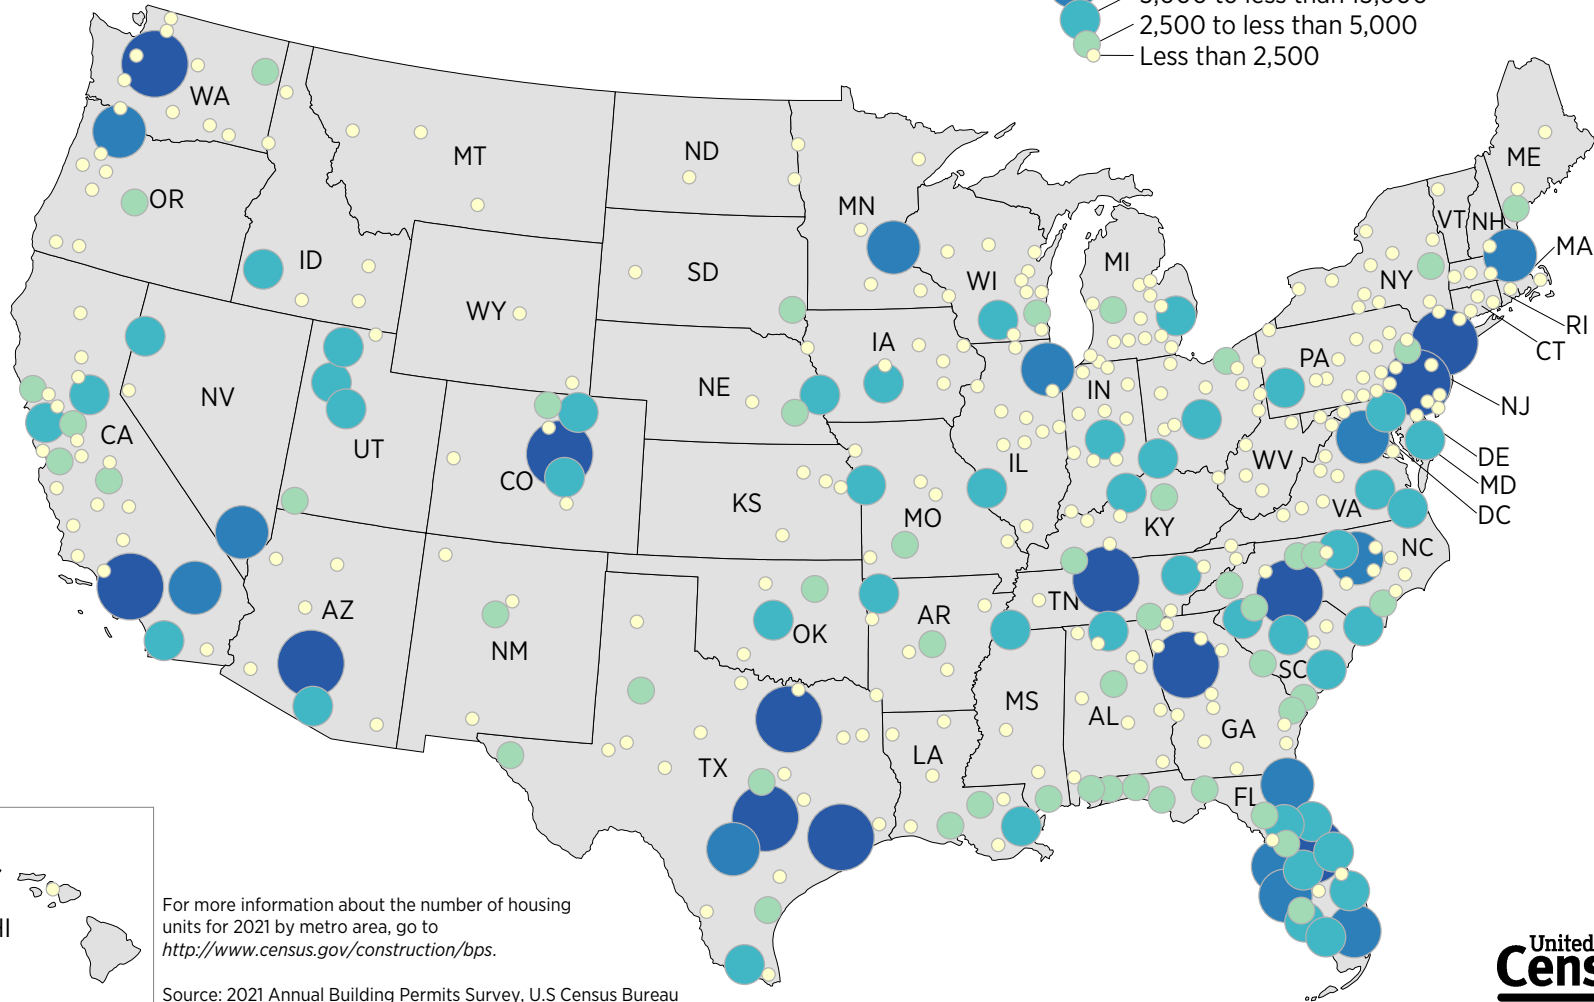

# U.S. New Privately-Owned Housing Units Authorized by Metro Area: 2021

For more information about the number of housing units for 2021 by metro area, go to <http://www.census.gov/construction/bps>.

Source: 2021 Annual Building Permits Survey, U.S. Census Bureau