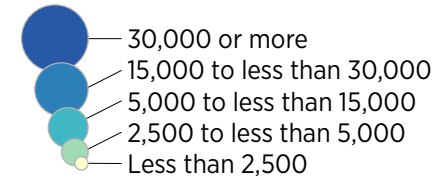

# U.S. New Privately-Owned Housing Units Authorized by Metro Area: 2021

For more information about the number of housing units for 2021 by metro area, go to <http://www.census.gov/construction/bps>.

Source: 2021 Annual Building Permits Survey, U.S. Census Bureau