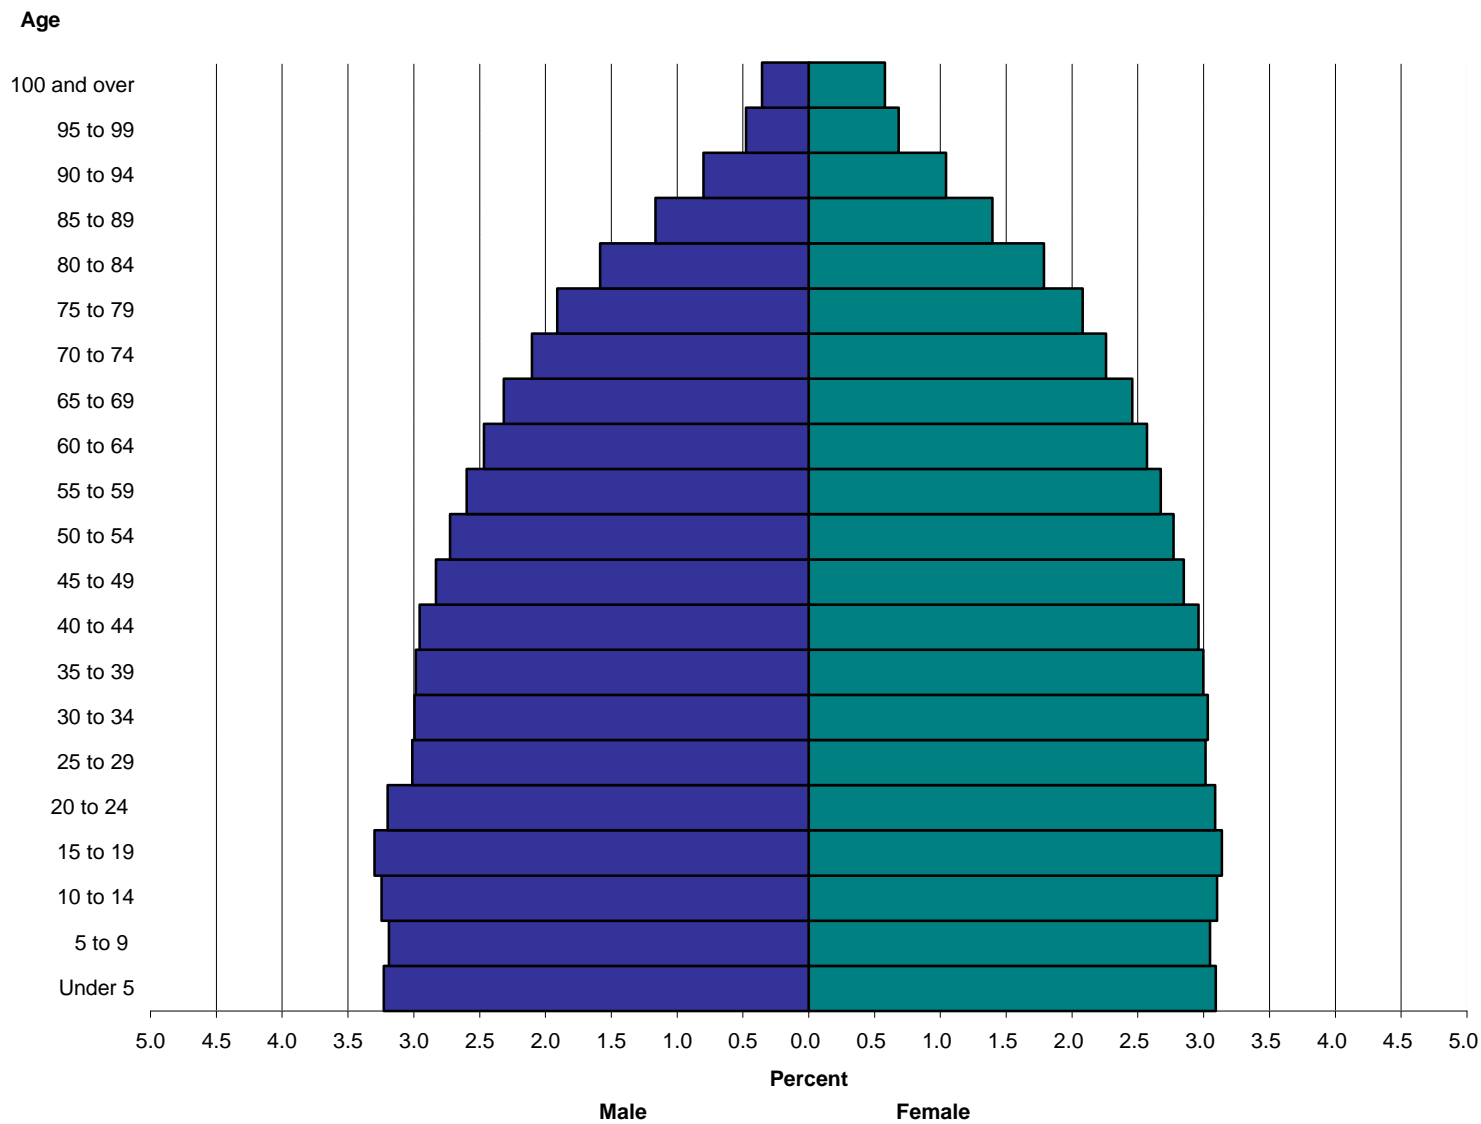

(NP-P5) Projected Resident Population of the United States as of July 1, 2100, Middle Series.

Source: National Projections Program, Population Division, U.S. Census Bureau, Washington, D.C. 20233