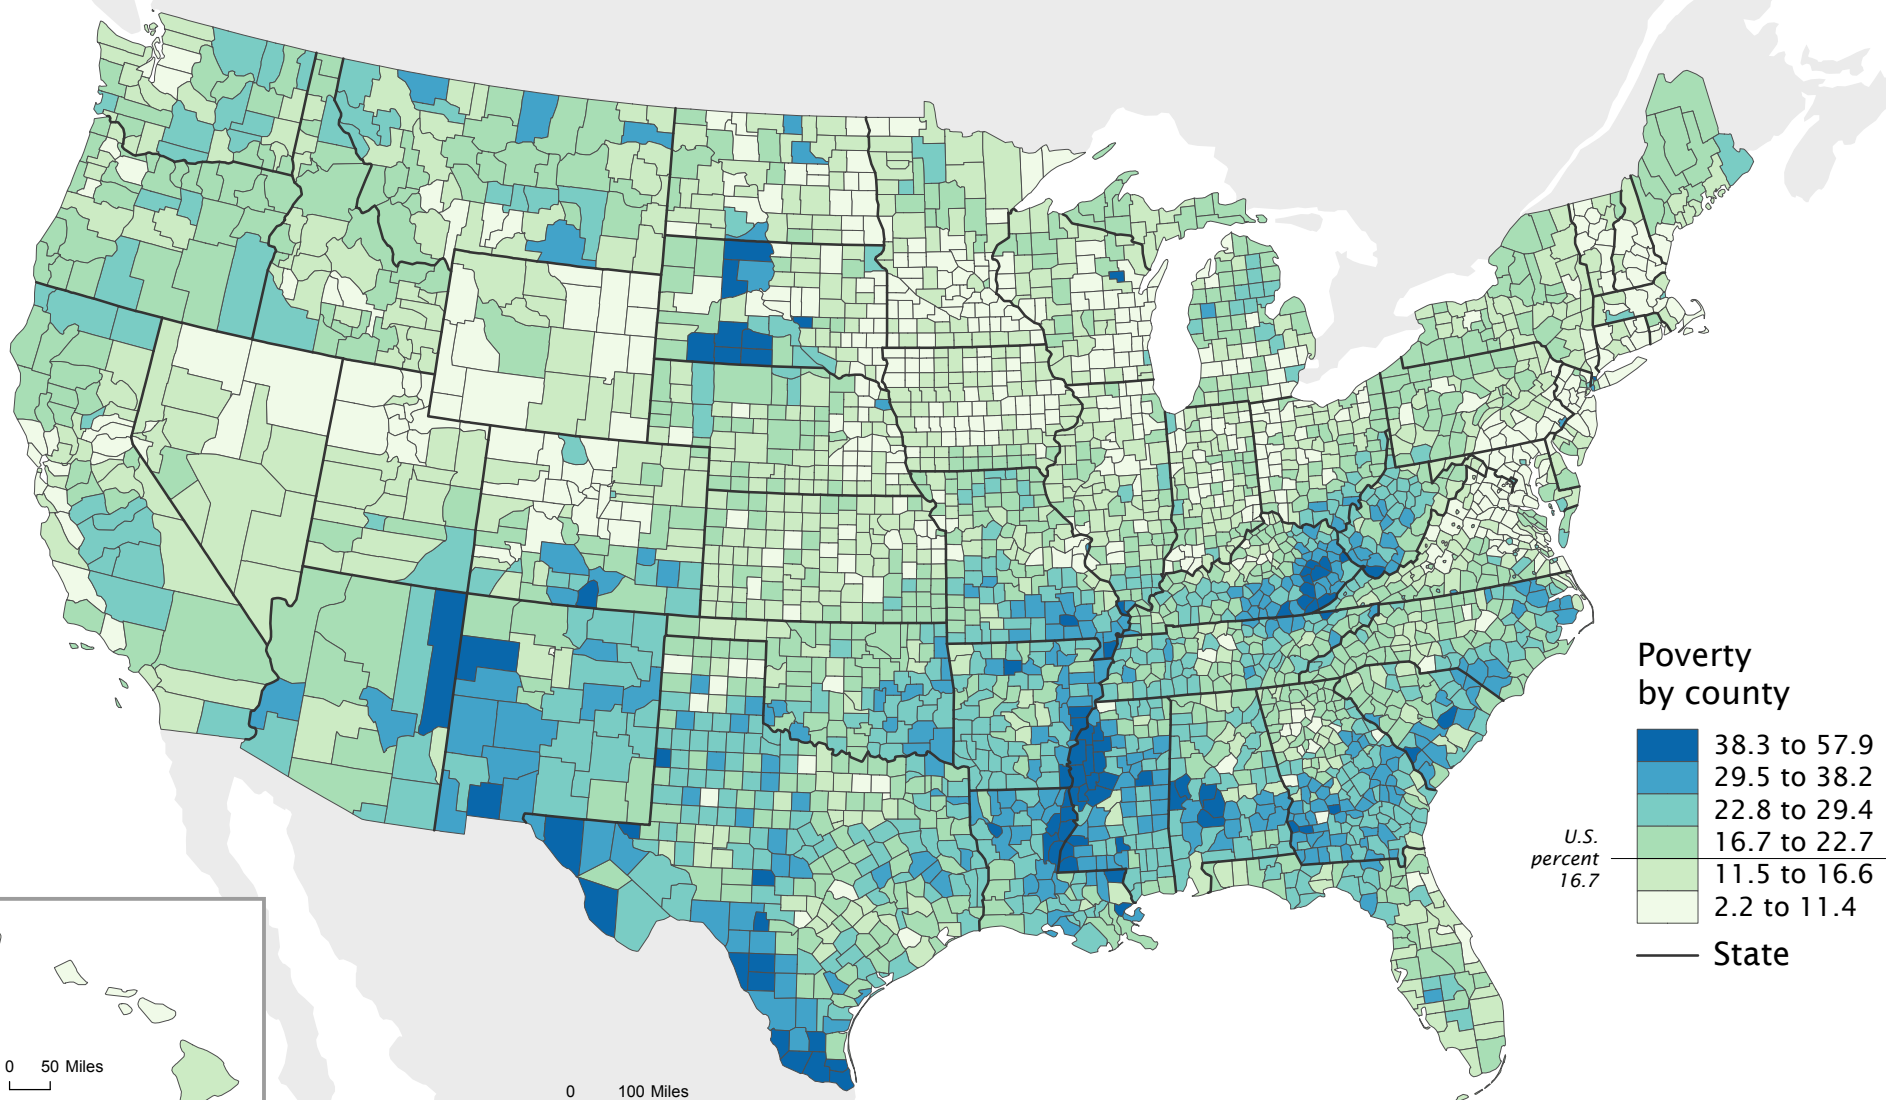

# Percent in Poverty, 2006 Children in Families Ages 5 to 17

Source: U.S. Census Bureau, Small Area Income and Poverty Estimates (SAIPE) program, Dec. 2008