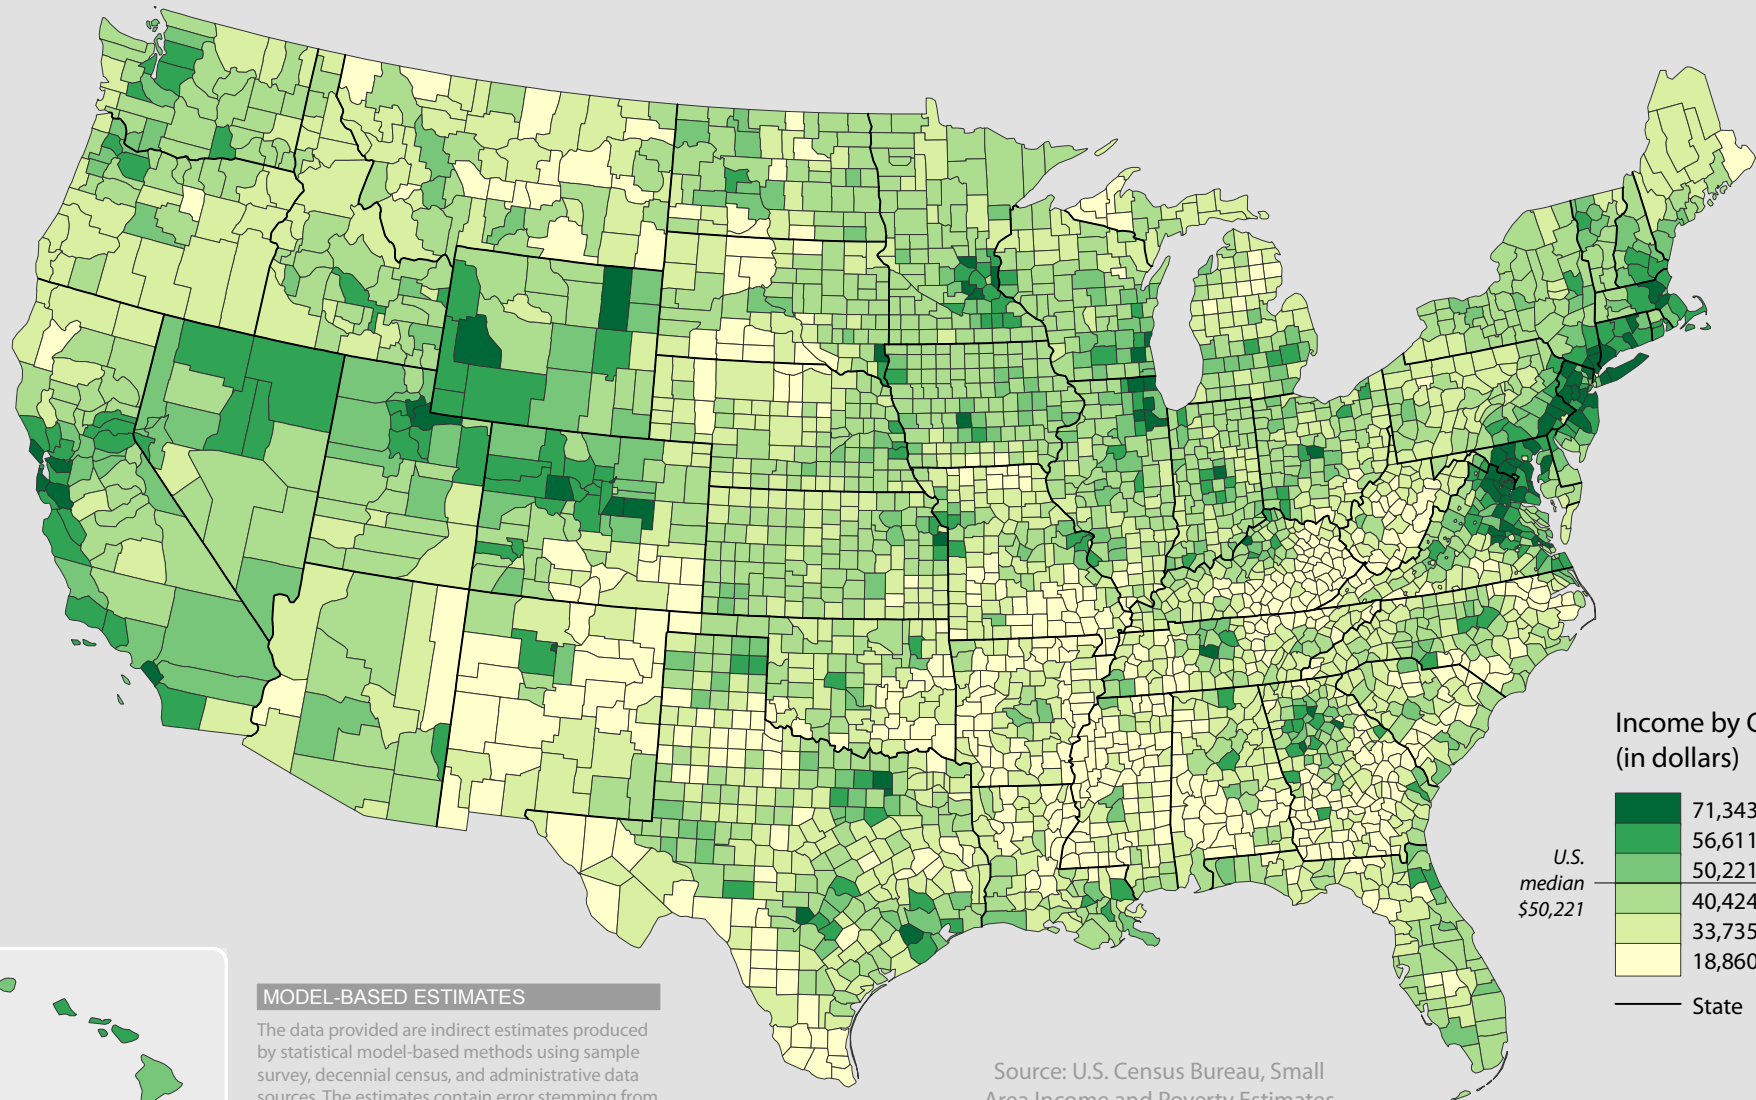

MEDIAN HOUSEHOLD INCOME, 2009

Income by County
(in dollars)

MODEL-BASED ESTIMATES

The data provided are indirect estimates produced by statistical model-based methods using sample survey, decennial census, and administrative data sources. The estimates contain error stemming from model error, sampling error, and nonsampling error.

Source: U.S. Census Bureau, Small Area Income and Poverty Estimates (SAIPE) Program, Dec. 2010