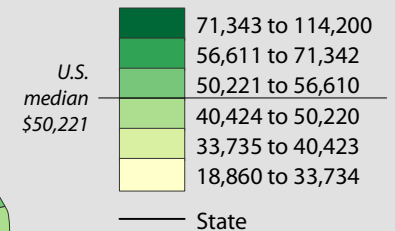

MEDIAN HOUSEHOLD INCOME, 2009

Income by County
(in dollars)

MODEL-BASED ESTIMATES

The data provided are indirect estimates produced by statistical model-based methods using sample survey, decennial census, and administrative data sources. The estimates contain error stemming from model error, sampling error, and nonsampling error.

Source: U.S. Census Bureau, Small Area Income and Poverty Estimates (SAIPE) Program, Dec. 2010