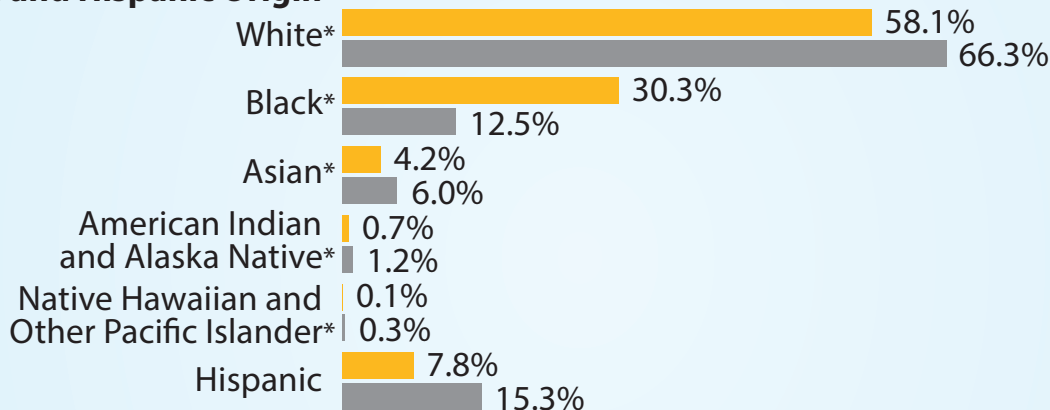

Electorate Profile: Georgia

Selected Characteristics of the Voting-Age Population

■ Georgia 7,604,061

■ U.S. 245,273,438

Voting-Age Population

Race and Hispanic Origin

Median Household Income

(all households)

Poverty Rate

Bachelor's Degree or Higher

(population age 25 and older)

* Alone or in combination, non-Hispanic.

Notes: In combination means in combination with one or more other races. The sum of the five race groups adds to more than the total population because individuals may report more than one race.

This graphic shows the voting-age population. An estimate of the number of the state's eligible voters (i.e., citizens aged 18 and older) is available via 2014 American Community Survey Table B05003.