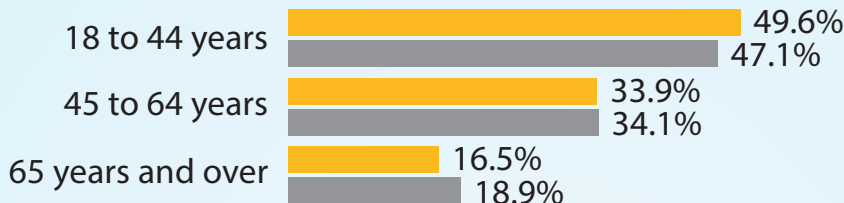

Electorate Profile: Georgia

Selected Characteristics of the Voting-Age Population

■ Georgia 7,604,061

■ U.S. 245,273,438

Voting-Age Population

Race and Hispanic Origin

Median Household Income

(all households)

Poverty Rate

Bachelor's Degree or Higher

(population age 25 and older)

* Alone or in combination, non-Hispanic.

Notes: In combination means in combination with one or more other races. The sum of the five race groups adds to more than the total population because individuals may report more than one race.