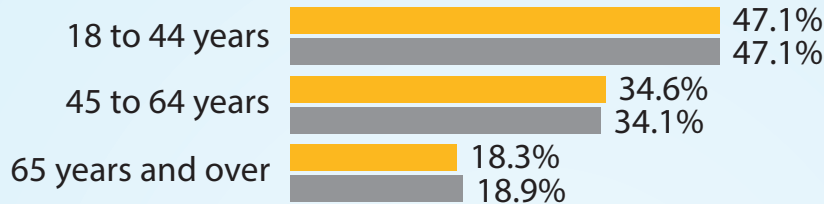

Electorate Profile: Wyoming

Selected Characteristics of the Voting-Age Population

■ Wyoming 445,830   ■ U.S. 245,273,438

Voting-Age Population