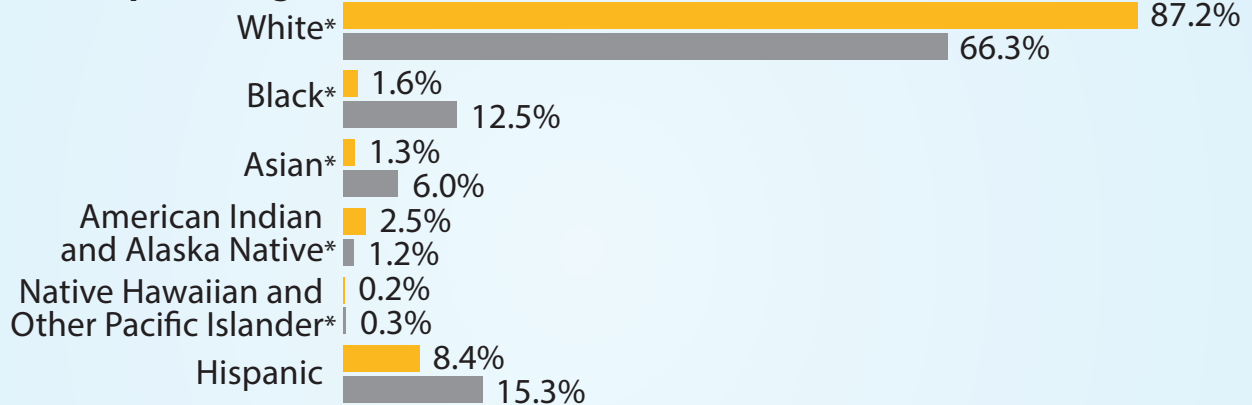

# Electorate Profile: Wyoming

## Selected Characteristics of the Voting-Age Population

■ Wyoming 445,830    ■ U.S. 245,273,438

### Voting-Age Population

### Race and Hispanic Origin

\* Alone or in combination, non-Hispanic.

Notes: In combination means in combination with one or more other races. The sum of the five race groups adds to more than the total population because individuals may report more than one race.