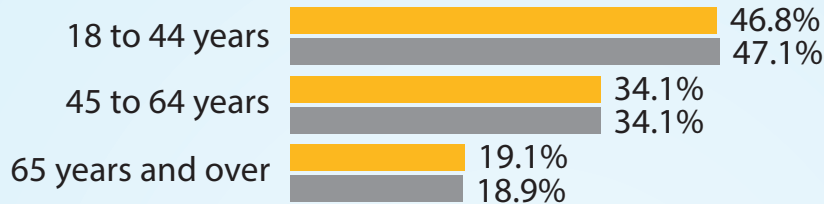

Electorate Profile: North Carolina

Selected Characteristics of the Voting-Age Population

North Carolina 7,656,415

U.S. 245,273,438

Voting-Age Population

Race and Hispanic Origin

Median Household Income

(all households)

Poverty Rate

Bachelor's Degree or Higher

(population age 25 and older)

* Alone or in combination, non-Hispanic.

Notes: In combination means in combination with one or more other races. The sum of the five race groups adds to more than the total population because individuals may report more than one race.