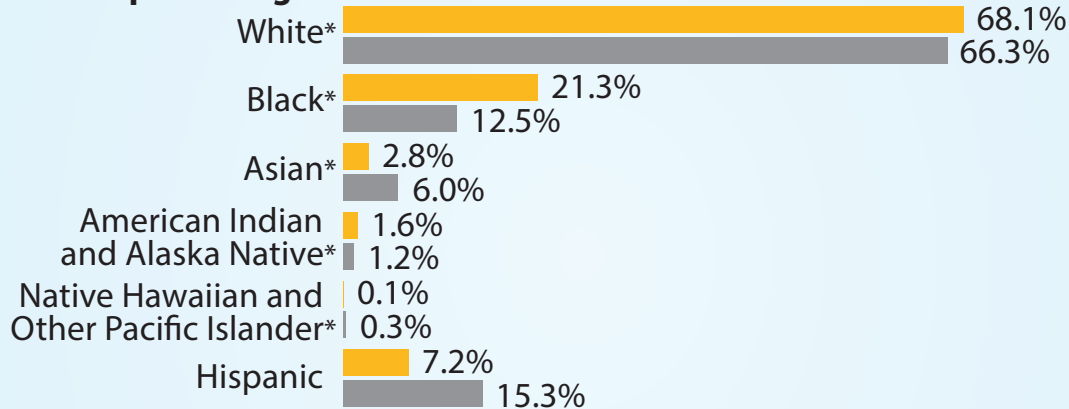

Electorate Profile: North Carolina

Selected Characteristics of the Voting-Age Population

North Carolina 7,656,415

U.S. 245,273,438

Voting-Age Population

Race and Hispanic Origin

Median Household Income

(all households)

Poverty Rate

Bachelor's Degree or Higher

(population age 25 and older)

* Alone or in combination, non-Hispanic.

Notes: In combination means in combination with one or more other races. The sum of the five race groups adds to more than the total population because individuals may report more than one race.

This graphic shows the voting-age population. An estimate of the number of the state's eligible voters (i.e., citizens aged 18 and older) is available via 2014 American Community Survey Table B05003.