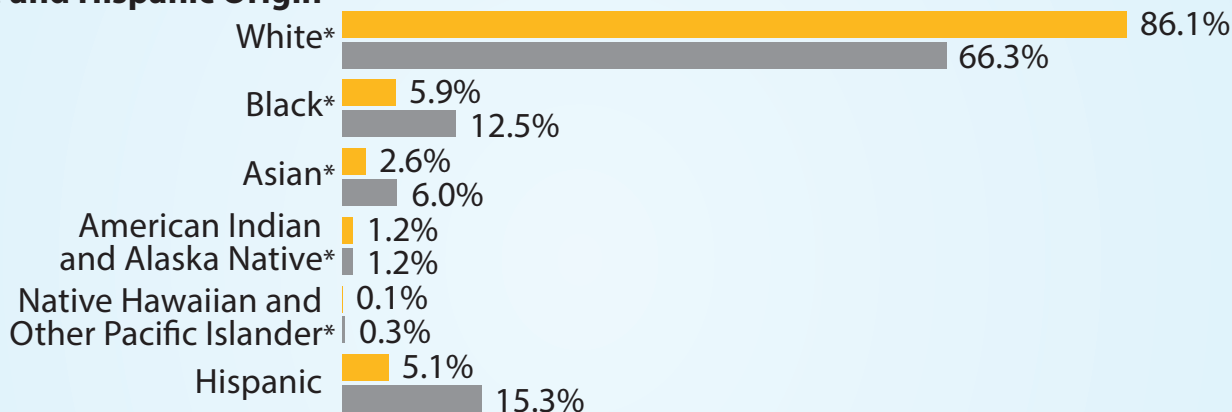

Electorate Profile: Wisconsin

Selected Characteristics of the Voting-Age Population

Wisconsin 4,457,375 U.S. 245,273,438

Voting-Age Population

Race and Hispanic Origin

Median Household Income

(all households)

Poverty Rate

Bachelor's Degree or Higher

(population age 25 and older)

* Alone or in combination, non-Hispanic.

Notes: In combination means in combination with one or more other races. The sum of the five race groups adds to more than the total population because individuals may report more than one race.

This graphic shows the voting-age population. An estimate of the number of the state's eligible voters (i.e., citizens aged 18 and older) is available via 2014 American Community Survey Table B05003.