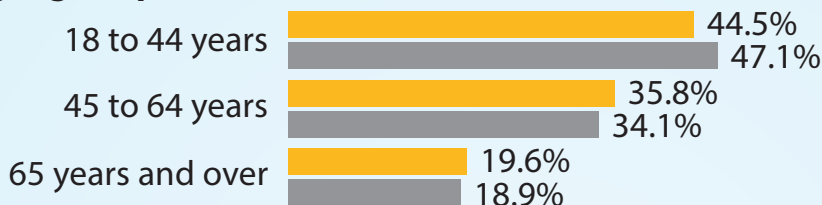

Electorate Profile: Wisconsin

Selected Characteristics of the Voting-Age Population

Wisconsin 4,457,375 U.S. 245,273,438

Voting-Age Population

Race and Hispanic Origin

Median Household Income

(all households)

Poverty Rate

Bachelor's Degree or Higher

(population age 25 and older)

* Alone or in combination, non-Hispanic.

Notes: In combination means in combination with one or more other races. The sum of the five race groups adds to more than the total population because individuals may report more than one race.