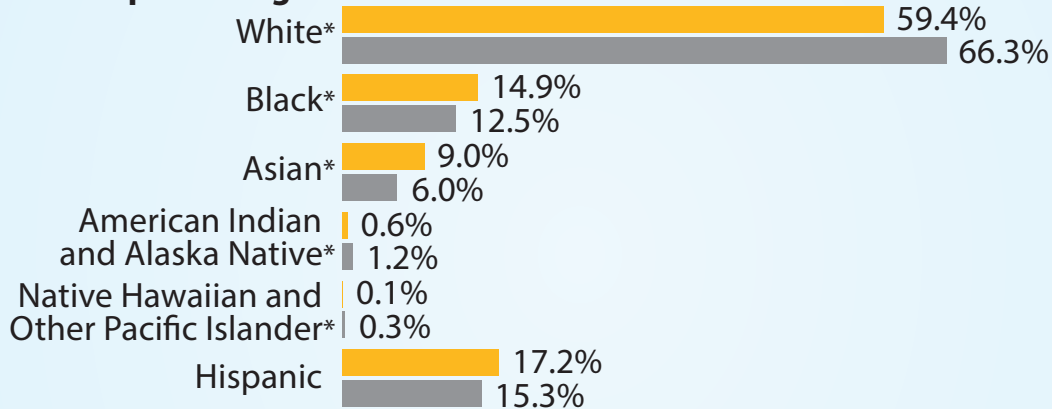

Electorate Profile: New York

Selected Characteristics of the Voting-Age Population

New York 15,517,321 **U.S. 245,273,438**

Voting-Age Population

Race and Hispanic Origin

* Alone or in combination, non-Hispanic.

Notes: In combination means in combination with one or more other races. The sum of the five race groups adds to more than the total population because individuals may report more than one race.

This graphic shows the voting-age population. An estimate of the number of the state's eligible voters (i.e., citizens aged 18 and older) is available via 2014 American Community Survey Table B05003.