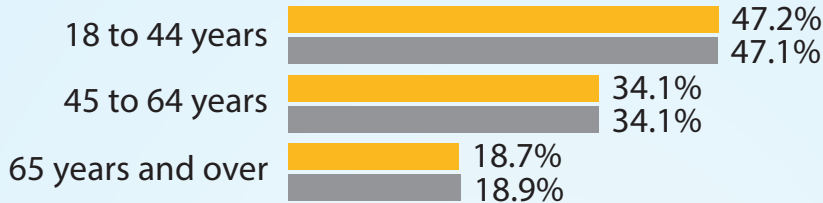

Electorate Profile: New York

Selected Characteristics of the Voting-Age Population

New York 15,517,321 **U.S. 245,273,438**

Voting-Age Population

Race and Hispanic Origin

* Alone or in combination, non-Hispanic.

Notes: In combination means in combination with one or more other races. The sum of the five race groups adds to more than the total population because individuals may report more than one race.

This graphic shows the voting-age population. An estimate of the number of the state's eligible voters (i.e., citizens aged 18 and older) is available via 2014 American Community Survey Table B05003.