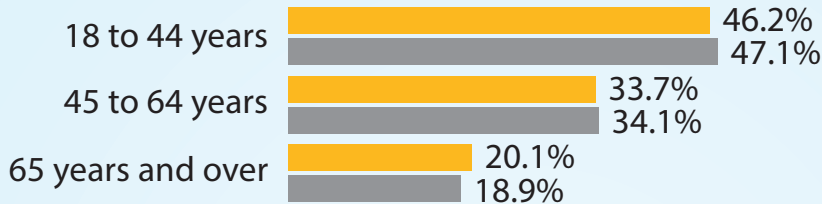

Electorate Profile: New Mexico

Selected Characteristics of the Voting-Age Population

New Mexico 1,583,623

U.S. 245,273,438

Voting-Age Population

Race and Hispanic Origin

Median Household Income

(all households)

Poverty Rate

Bachelor's Degree or Higher

(population age 25 and older)

* Alone or in combination, non-Hispanic.

Notes: In combination means in combination with one or more other races. The sum of the five race groups adds to more than the total population because individuals may report more than one race.