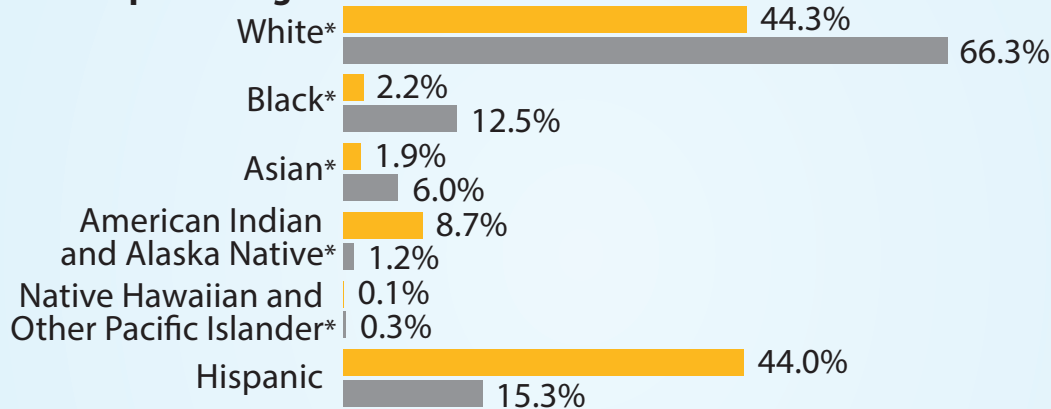

Electorate Profile: New Mexico

Selected Characteristics of the Voting-Age Population

New Mexico 1,583,623

U.S. 245,273,438

Voting-Age Population

Race and Hispanic Origin

Median Household Income

(all households)

Poverty Rate

Bachelor's Degree or Higher

(population age 25 and older)

* Alone or in combination, non-Hispanic.

Notes: In combination means in combination with one or more other races. The sum of the five race groups adds to more than the total population because individuals may report more than one race.

This graphic shows the voting-age population. An estimate of the number of the state's eligible voters (i.e., citizens aged 18 and older) is available via 2014 American Community Survey Table B05003.