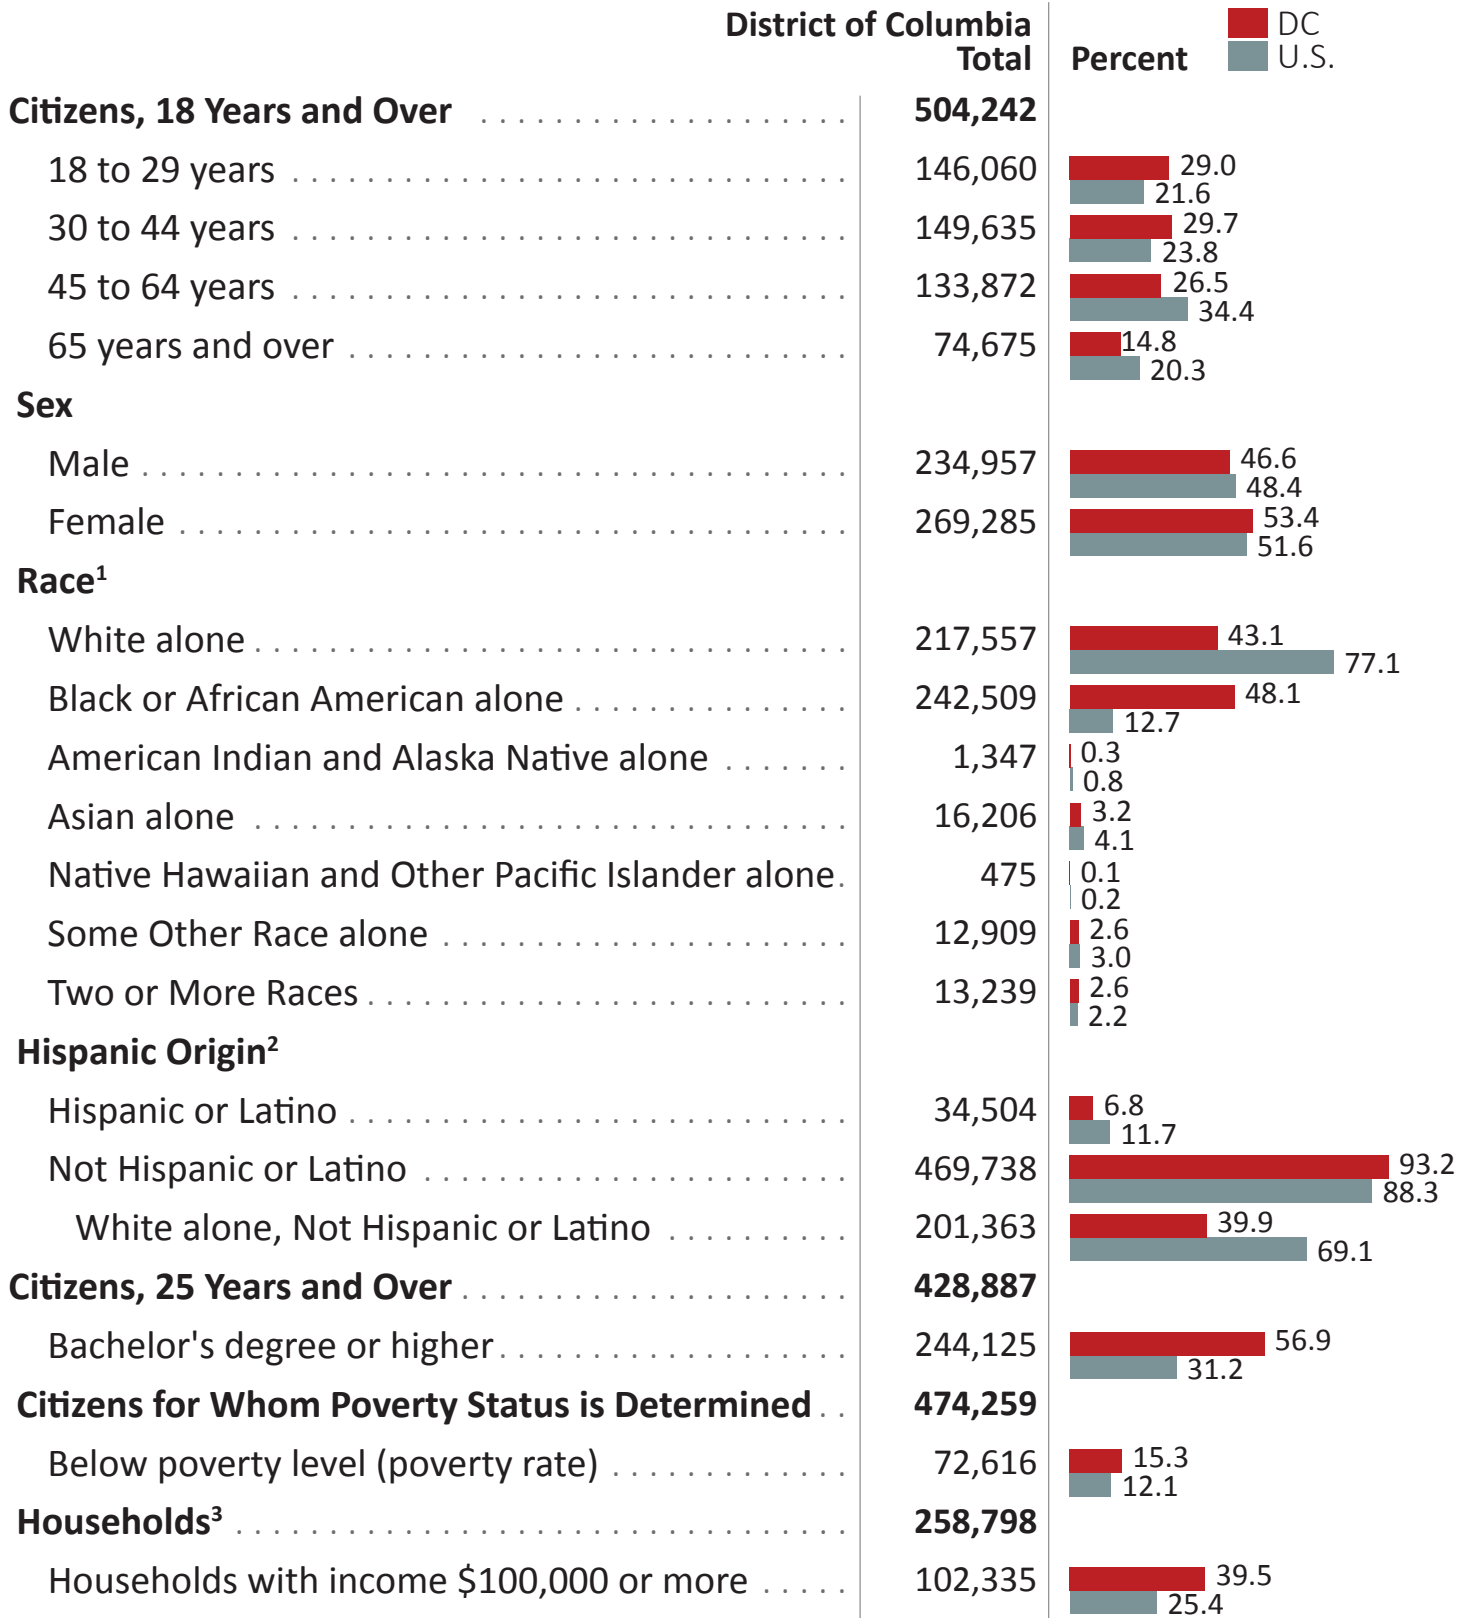

# Citizen Voting-Age Population

## Selected Characteristics: District of Columbia

<sup>1</sup> Except where noted, "race" refers to people reporting only one race.

<sup>2</sup> Hispanic refers to the ethnicity category and may be of any race.

<sup>3</sup> Households with citizen householders.