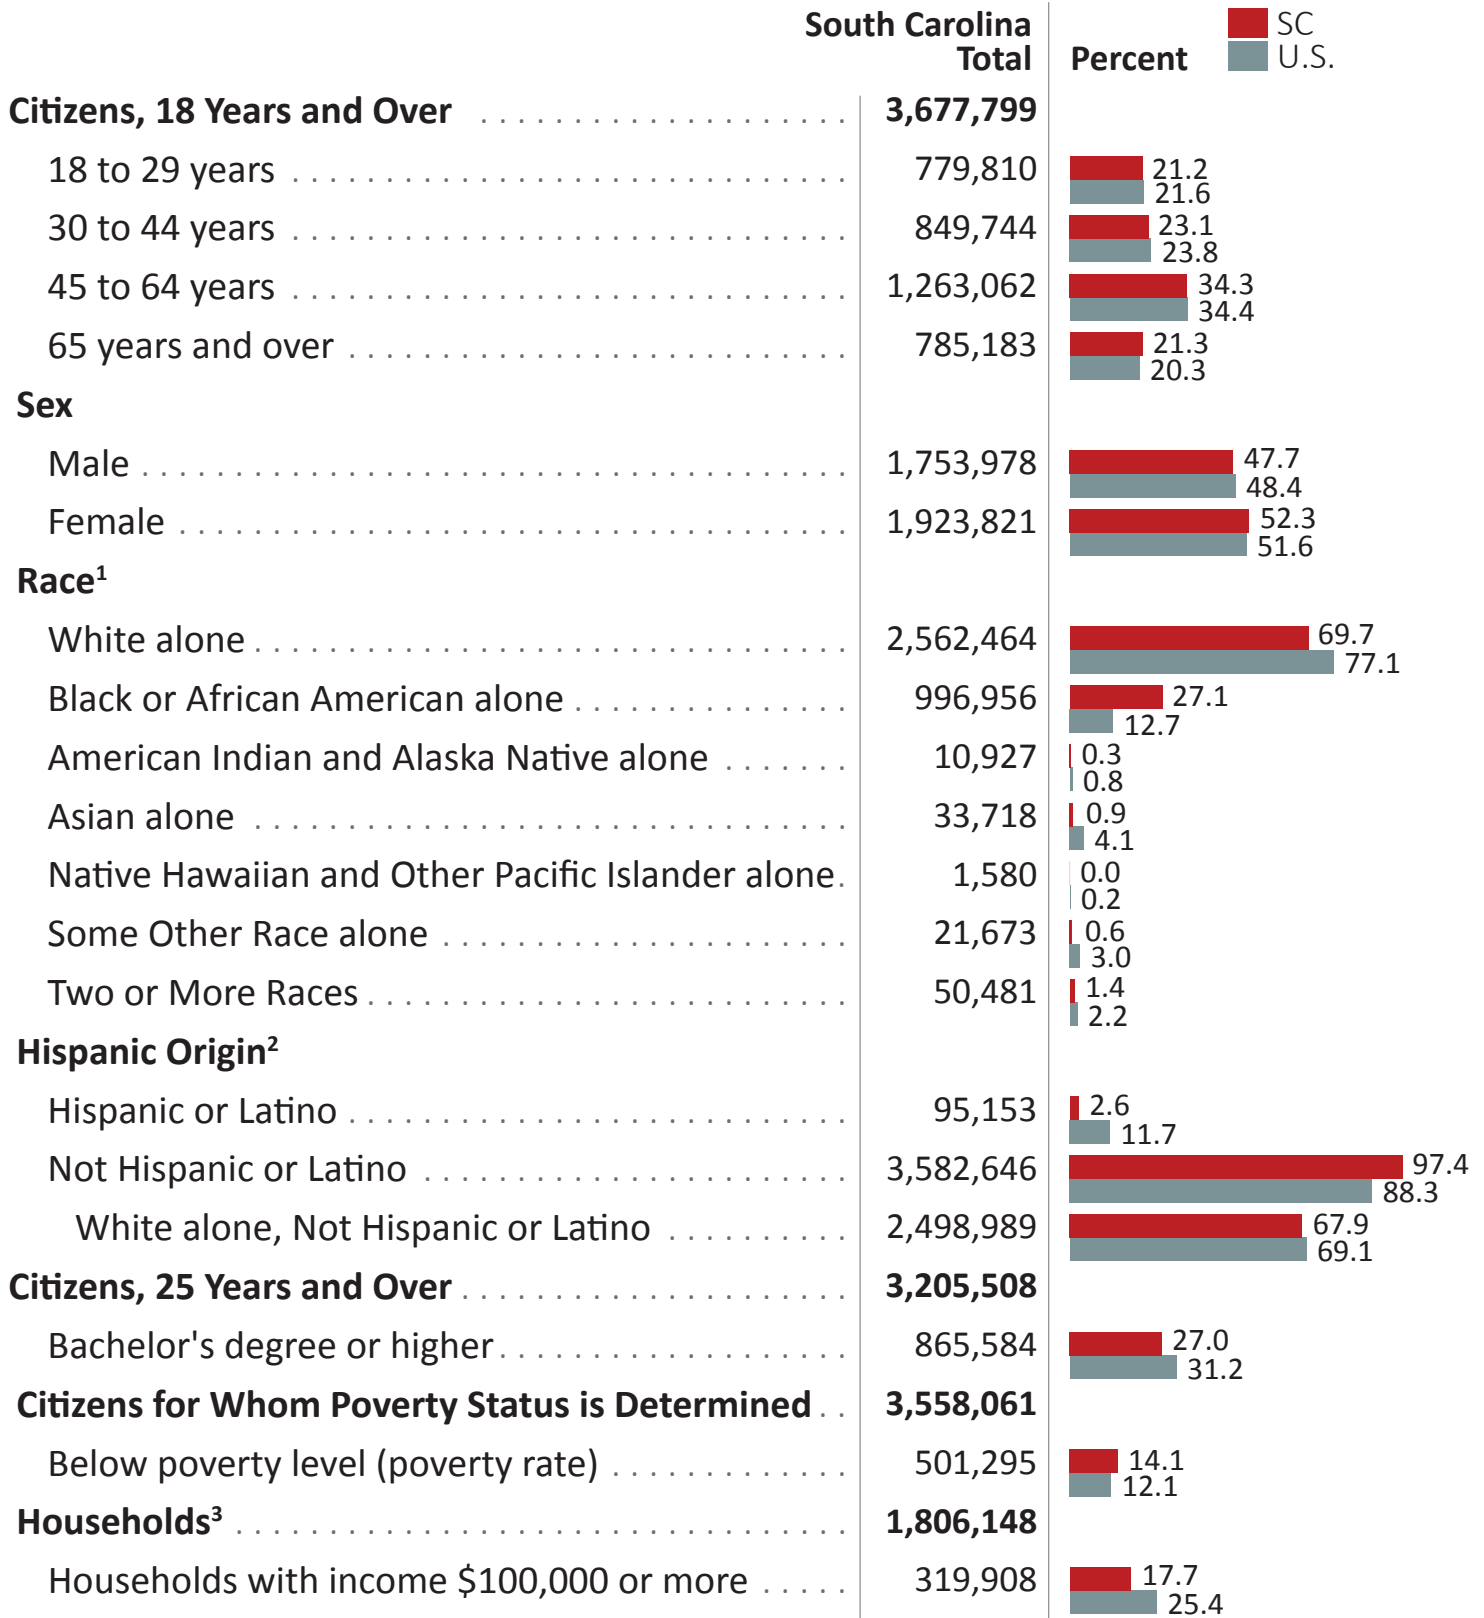

Citizen Voting-Age Population

Selected Characteristics: South Carolina

¹ Except where noted, "race" refers to people reporting only one race.

² Hispanic refers to the ethnicity category and may be of any race.

³ Households with citizen householders.