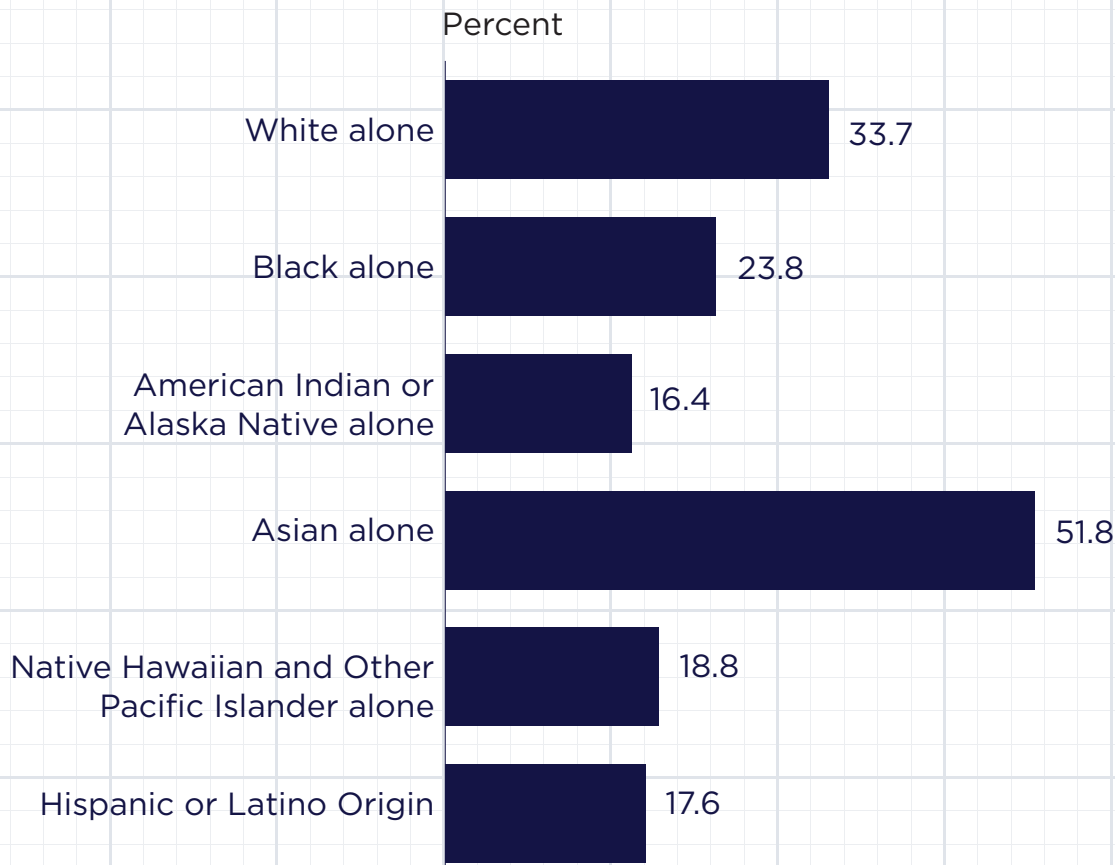

Educational Attainment of Women by Race

Population Age 25 and Older With Bachelor's Degree or Higher

Note: Hispanic or Latino Origin may be of any race.