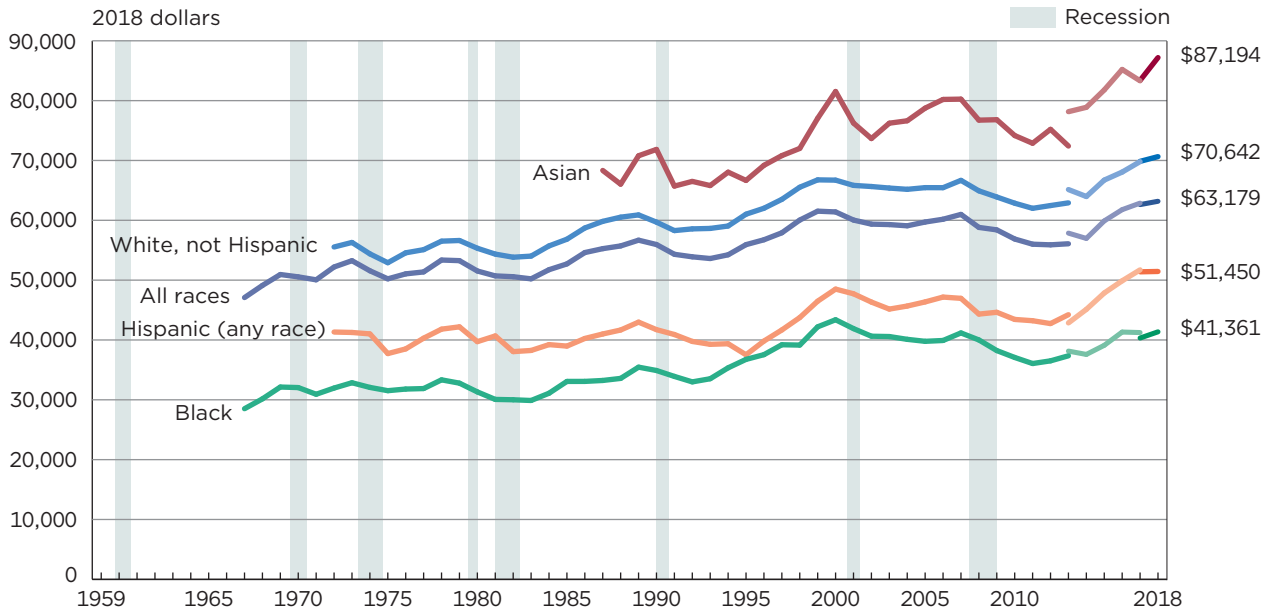

Figure 2.
Real Median Household Income by Race and Hispanic Origin: 1967 to 2018

Notes: The data for 2017 and beyond reflect the implementation of an updated processing system. See Appendix D for more information. The data for 2013 and beyond reflect the implementation of the redesigned income questions. See Table A-2 for historical footnotes. The data points are placed at the midpoints of the respective years. Median household income data are not available prior to 1967. For more information on recessions, see Appendix A. For more information on confidentiality protection, sampling error, nonsampling error, and definitions, see <<https://www2.census.gov/programs-surveys/cps/techdocs/cpsmar19.pdf>>.

Source: U.S. Census Bureau, Current Population Survey, 1968 to 2019 Annual Social and Economic Supplements.