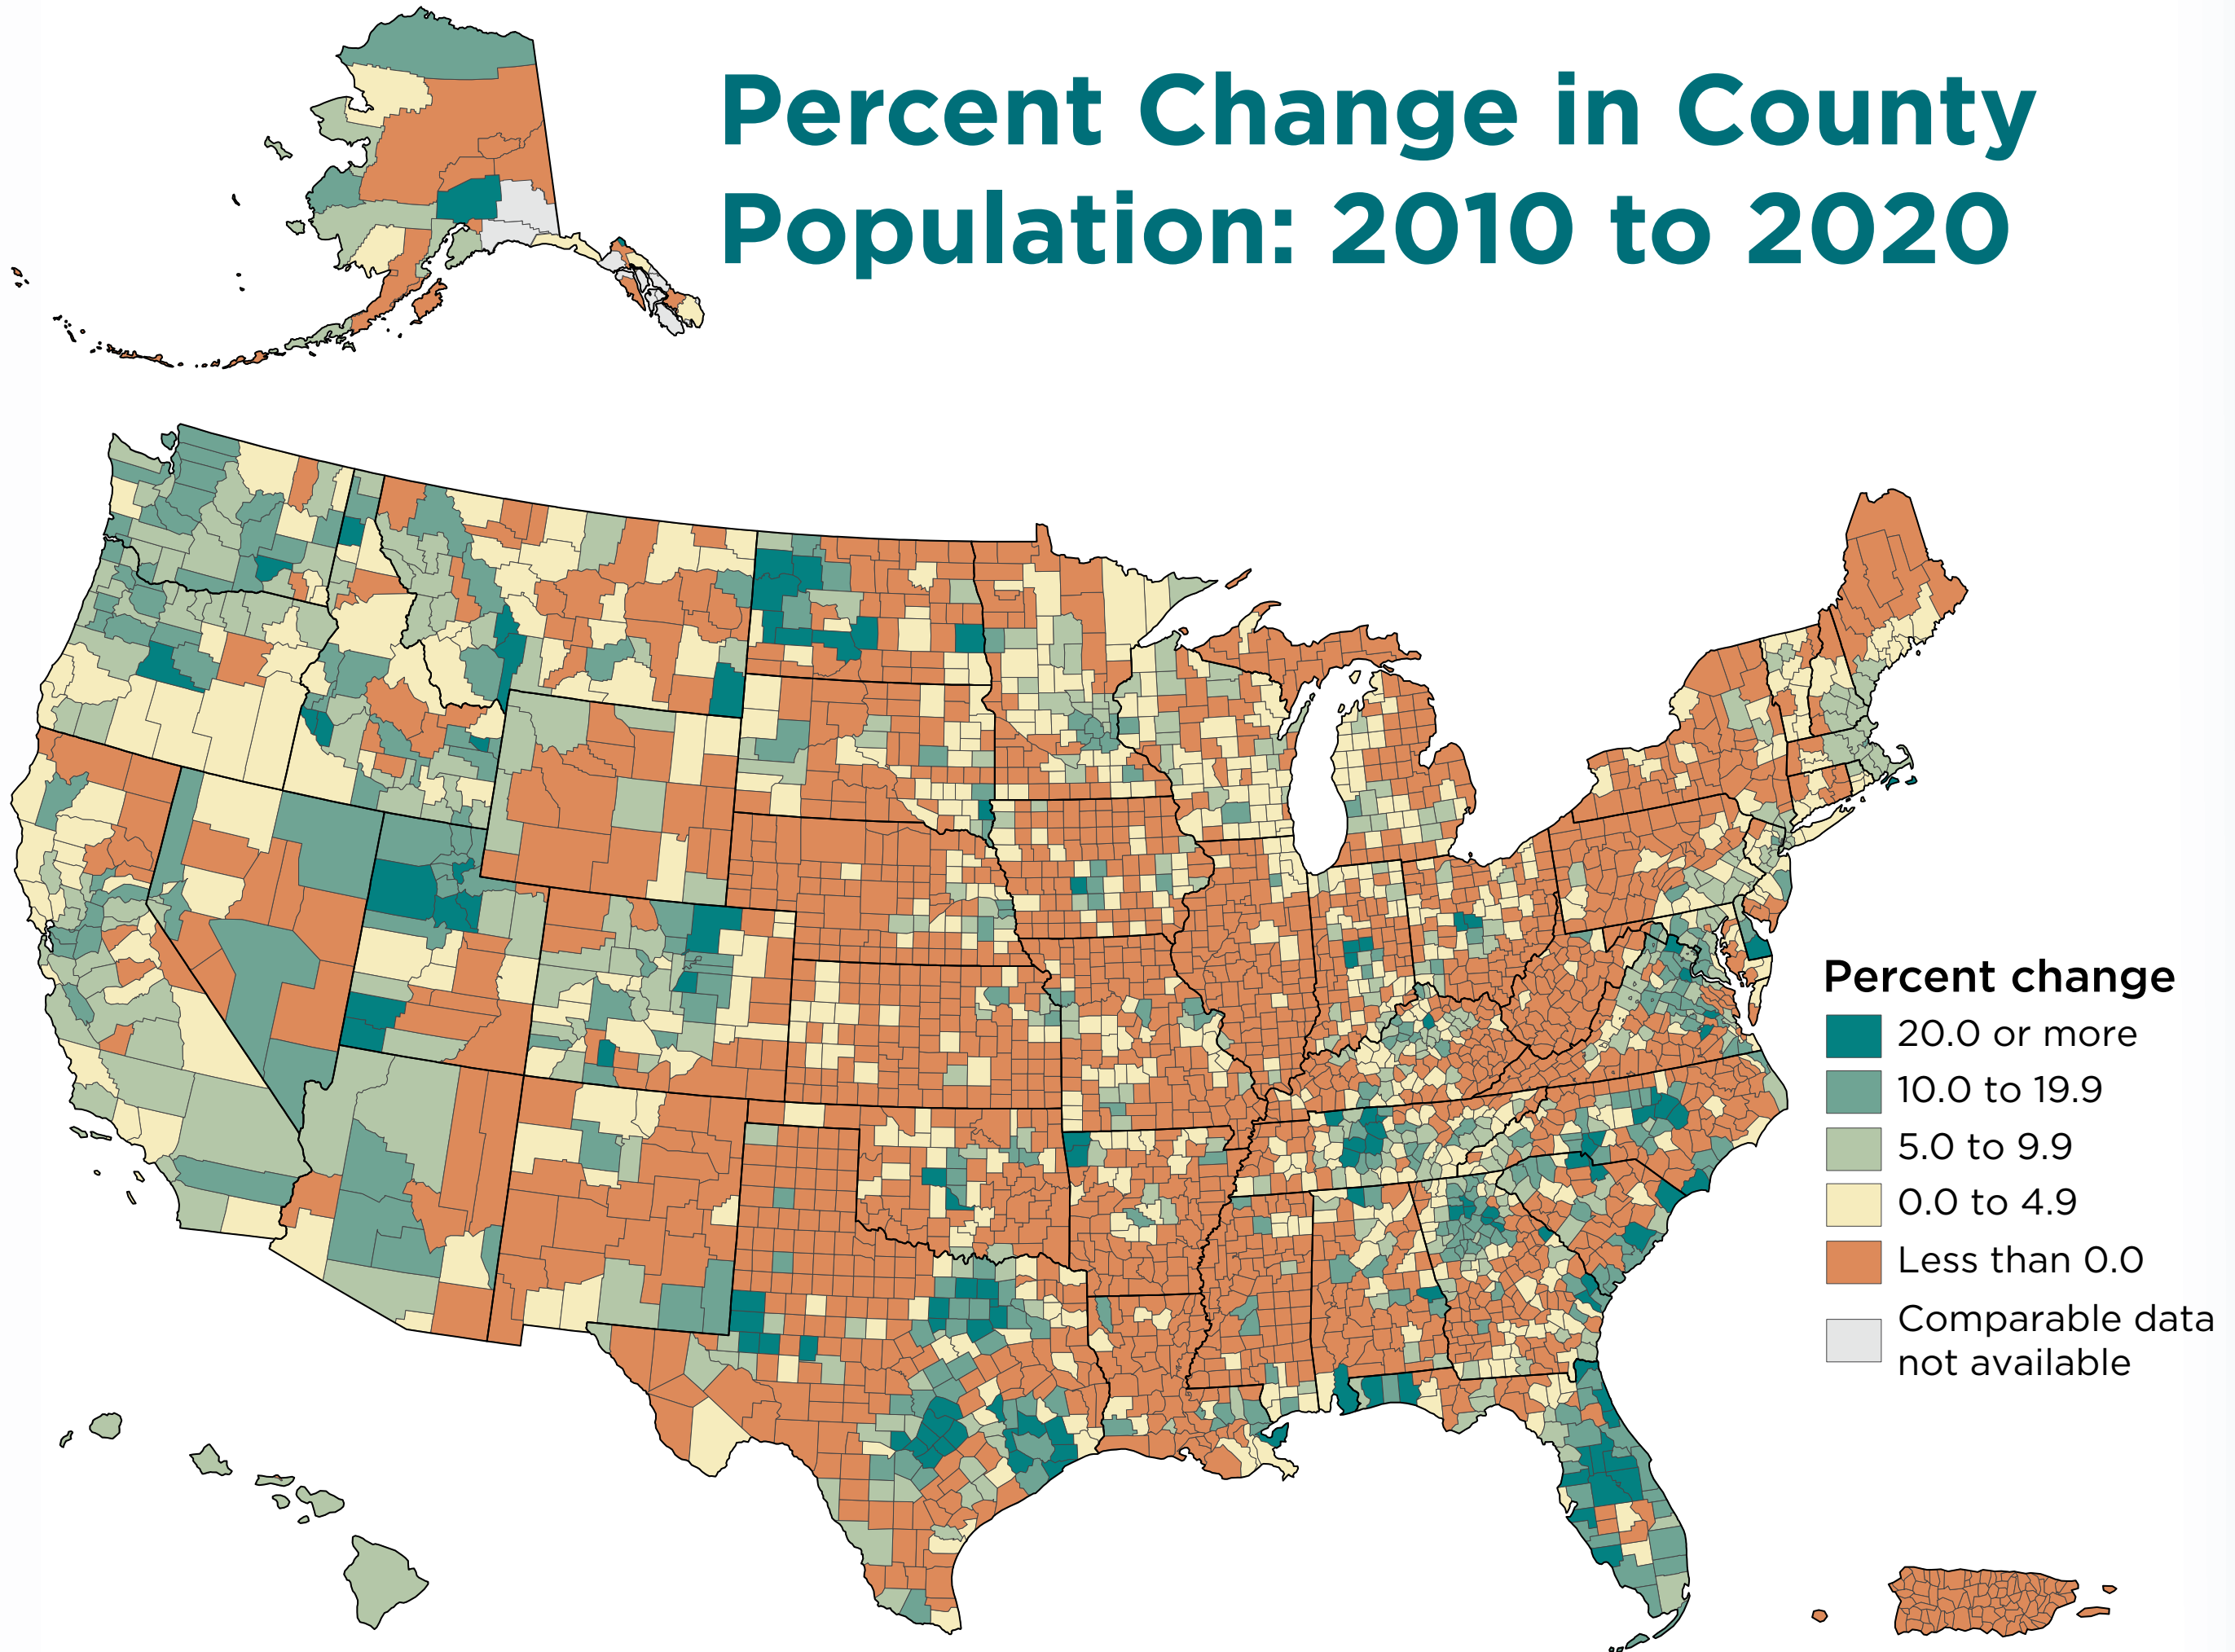

# Percent Change in County Population: 2010 to 2020

Note: Bedford city, VA, was changed to town status and added to Bedford County, VA, effective July 1, 2013. For purposes of presenting data, Bedford County is treated as if Bedford city were included in it at the time of the 2010 census.