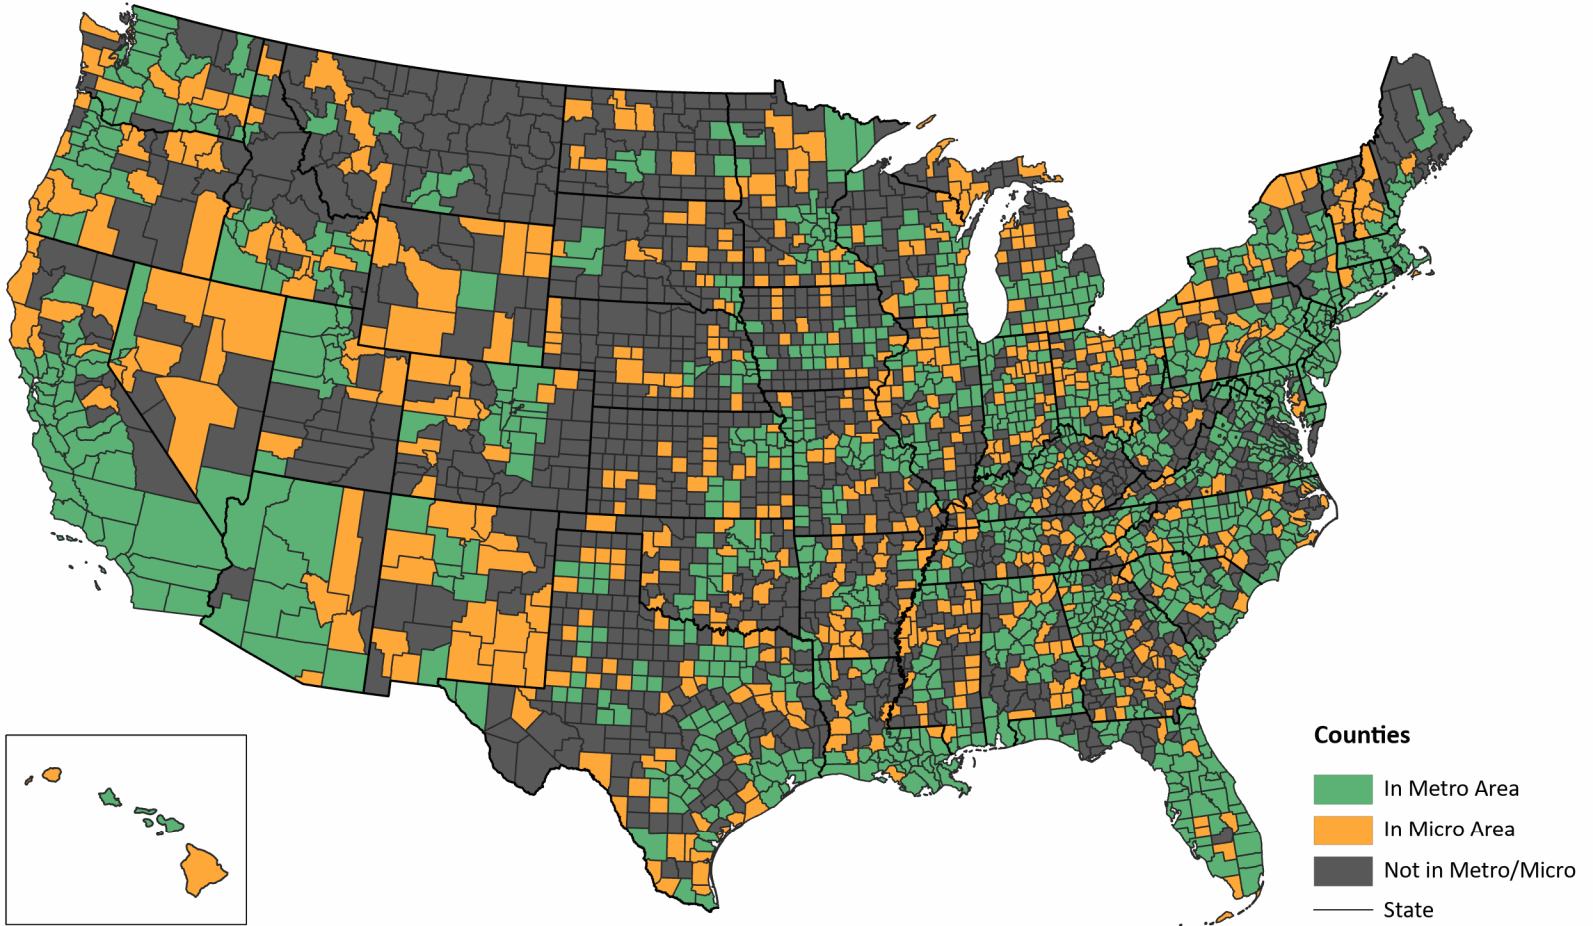

Counties by Metro/Micro Area Status: 2020

Note: Metropolitan and micropolitan statistical areas defined by the Office of Management and Budget as of March 2020, using U.S. Census Bureau county boundaries effective as of January 2019.

Source: U.S. Census Bureau, Small Area Income and Poverty Estimates (SAIPE) Program, December 2021.