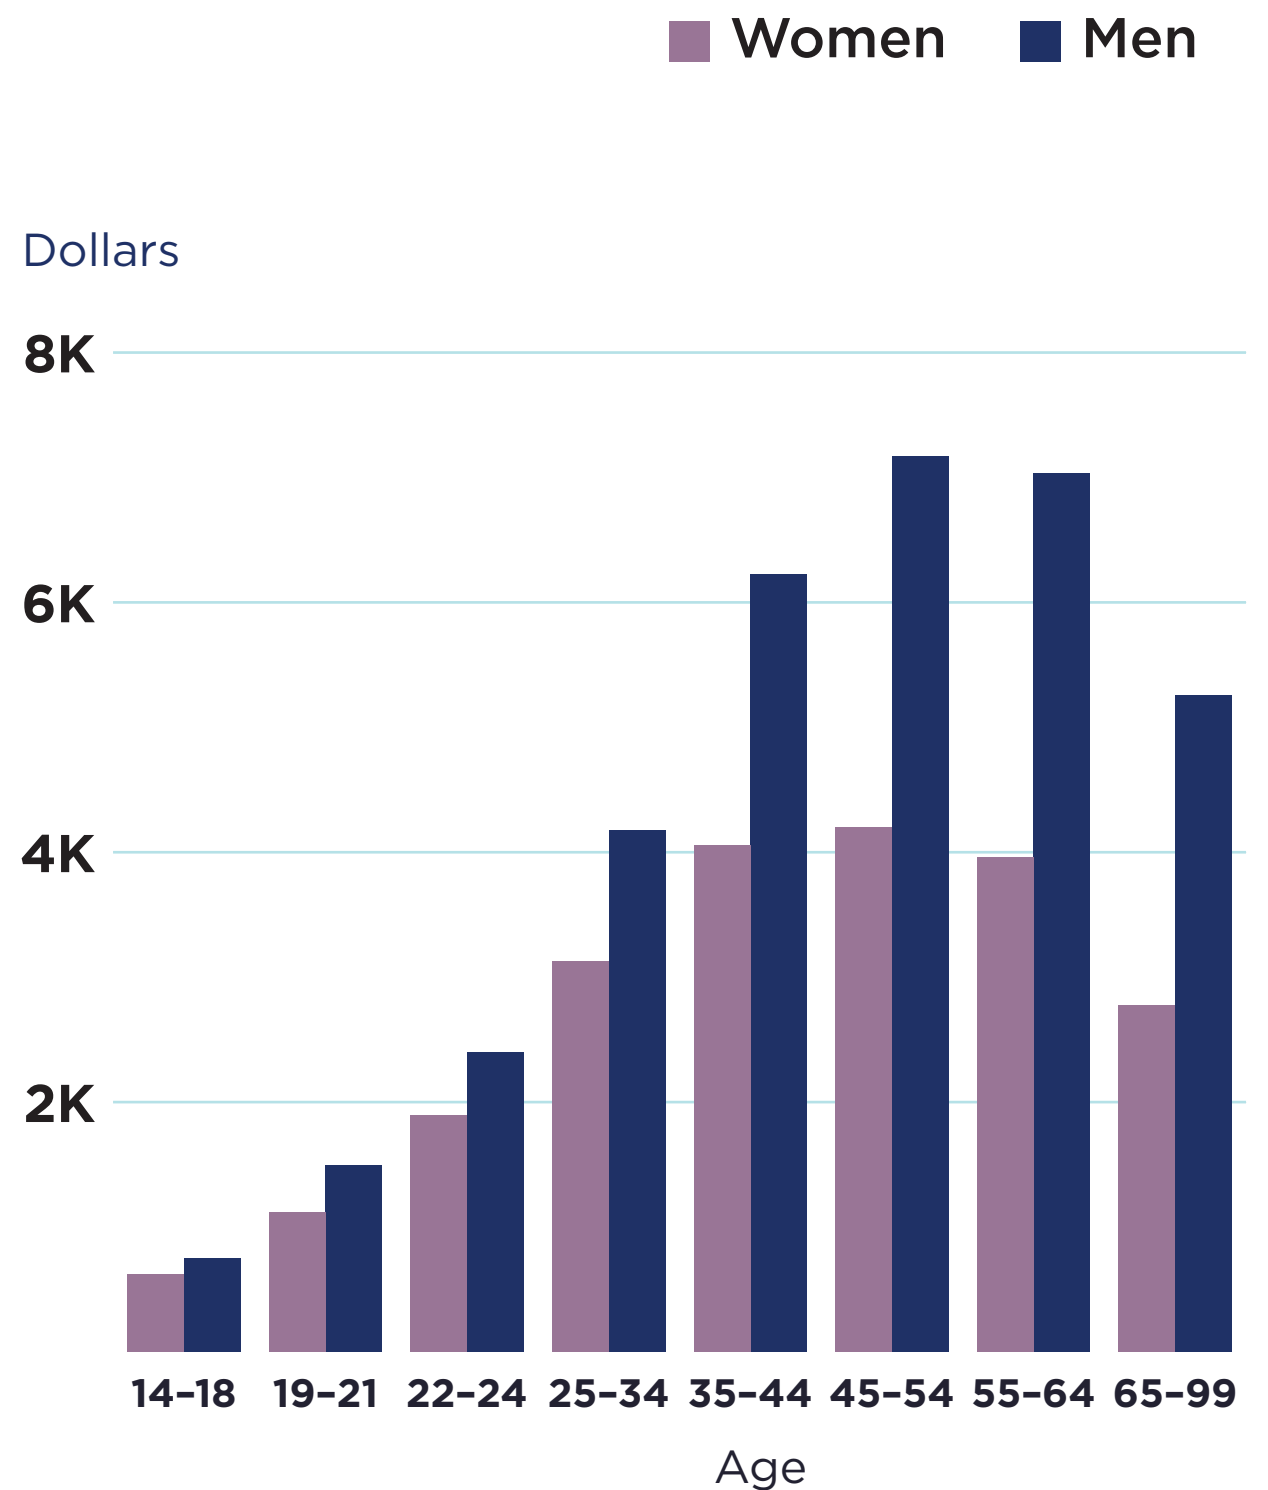

Pay Gap Increases With Age

Analyzing Monthly Earnings by Gender and Age Using the QWI Explorer

QWI Explorer

[<https://qwiexplorer.ces.census.gov/>](https://qwiexplorer.ces.census.gov/)

Enables comprehensive access to the Quarterly Workforce Indicators (QWI) dataset through charts, maps, and interactive tables.

K = Thousand

Note: Data is from the private sector.