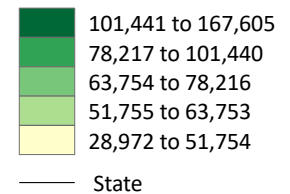

Median Household Income of the Total Population by County: 2022

Median household income by county (in dollars)

Note: The data provided are indirect estimates produced by statistical model-based methods using sample survey, decennial census, and administrative data sources. The estimates contain error stemming from model error, sampling error, and nonsampling error.

Source: U.S. Census Bureau, Small Area Income and Poverty Estimates (SAIPE) Program, December 2023.