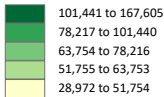

# Median Household Income of the Total Population From Washington, DC, to Boston, MA: 2022

Median household income by county (in dollars)

— State

● Major U.S. cities

Source: U.S. Census Bureau, Small Area Income and Poverty Estimates (SAIPE) Program, December 2023.